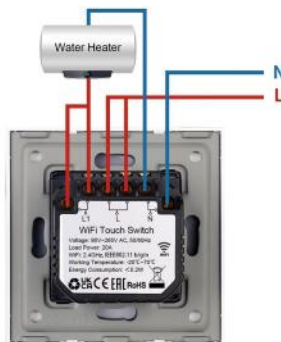

Button Smart Switch

WiFi 1Gang with Nuetral 600W/G DL-P101
WiFi 1Gang with or without Nuetral 500W/G DL-P101L
ZigBee 1Gang with or without Nuetral 600W/G DL-Z101L

WiFi 2Gang with Nuetral 600W/G DL-P201
WiFi 2Gang with or without Nuetral 500W/G DL-P201L
ZigBee 2Gang with or without Nuetral 600W/G DL-Z201L

WiFi 3Gang with Nuetral 600W/G DL-P301
WiFi 3Gang with or without Nuetral 500W/G DL-P301L
ZigBee 3Gang with or without Nuetral 600W/G DL-Z301L

Wiring Diagram

Type 1

No neutral, only live wire
Adapter to L1(not L2-L4)

Type 2

Neutral wire is required
No need Adapter

Glass WiFi 20A/45A Switch(With Neutral)

Load Power	20A, 45A
Power Supply	Neutral & Live Wires Required
Input voltage	90V-265V AC 50/60Hz
APP	Tuya Smart/Smart Life, Compatible: Alexa, Google Home, IFTTT, etc.
WiFi Standard	2.4Ghz b/g/n, IEEE802.11b/g/n
Working conditions	Temp. -20°C~70°C; Humidity: ≤95%
Power Status	On, off or keep same status as before reset
Indicator	Blue when light on, weak blue when light off
Product Size	86 * 86 * 35mm Product Weight 210g
CTN Size	44*32*29cm, 60pcs/ctn