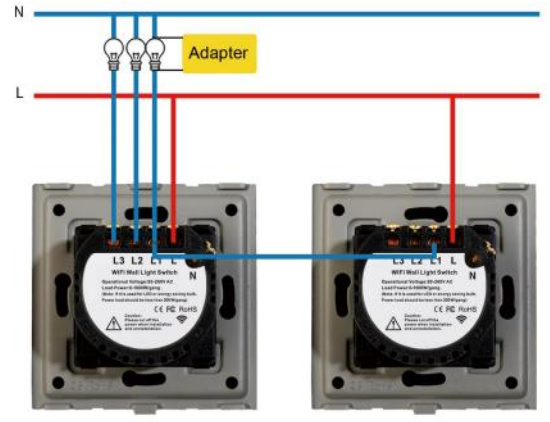

L1A WiFi Switch(L or N&L)

Control Way	By touch, by WiFi, by voice control, or by controller (with RF433)
Load Power	1000W/Gang
Power Supply	Can be with neutral line or without neutral line
Input voltage	90V-250VAC 50/60Hz
APP	Tuya Smart/Smart Life, Compatible: Alexa, Google Home, IFTTT, etc.
WiFi Standard	2.4Ghz b/g/n, IEEE802.11b/g/n
Working conditions	Temp. -20°C-70°C; Humidity: ≤95%
Power Status	On, off or keep same status as before reset
Indicator	Blue when light on, weak blue when light off
Glass Color	White/Black/Gold/Grey/Customized
Plastic Material	4mm Tempered Glass, PC fire-resistant base, iron frame
Product Size	86 * 86 * 35mm Product Weight 215g
Standby power	≤0.02W
Life	100000 times
CTN Size	44*32*29cm, 60pcs/ctn
Remarks	Adapter is necessary only when wiring without neutral line and connect to L1 only (cannot L2 or L3). If wiring with neutral line, no need adapter.

1-Way Wiring (with Neutral)

1-Way Wiring (no Neutral)

2-Way Wiring

Have 2way or multi-way function and can be controlled by touch or by APP after multi-control association in APP.

EU/UK TOUCH DIMMER SWITCH