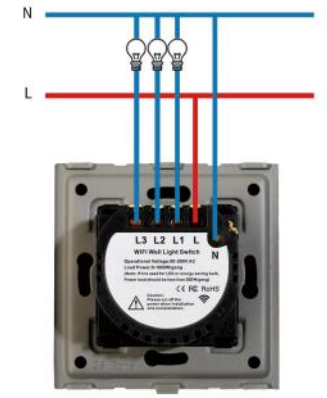

Can be controlled by touch, by app, by controller, or wall transmitter pane.

L1-A101BL 1000/G L1-RA101BL 1000/G
 L1-A201GD 1000/G L1-RA201GD 1000/G
 L1-A301GY 1000/G L1-RA301GY 1000/G
 L1-A401WH 1000/G L1-RA401WH 1000/G

L1A WiFi Switch(L or N&L)

Control Way	By touch, by WiFi, by voice control, or by controller (with RF433)
Load Power	1000W/Gang
Power Supply	Can be with neutral line or without neutral line
Input voltage	90V-250VAC 50/60Hz
APP	Tuya Smart/Smart Life, Compatible: Alexa, Google Home, IFTTT, etc.
WiFi Standard	2.4Ghz b/g/n, IEEE802.11b/g/n
Working conditions	Temp. -20°C-70°C; Humidity: ≤95%
Power Status	On, off or keep same status as before reset
Indicator	Blue when light on, weak blue when light off
Glass Color	White/Black/Gold/Grey/Customized
Plastic Material	4mm Tempered Glass, PC fire-resistant base, iron frame
Product Size	86 * 86 * 35mm Product Weight 215g
Standby power	≤0.02W
Life	100000 times
CTN Size	44*32*29cm, 60pcs/ctn
Remarks	Adapter is necessary only when wiring without neutral line and connect to L1 only (cannot L2 or L3). If wiring with neutral line, no need adapter.

1-Way Wiring (with Neutral)

1-Way Wiring (no Neutral)

2-Way Wiring

Have 2way or multi-way function and can be controlled by touch or by APP after multi-control association in APP.

EU/UK TOUCH DIMMER SWITCH