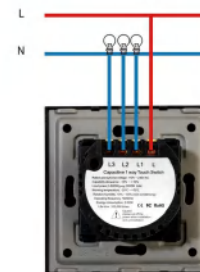

Technical Data&Wiring

Load Power	S1 model: 500W/g; M1 model: 1000W/g	Working conditions	Temp. -20°C~70°C; Humidity: ≤95%
Power Supply	Single live wire. No need neutral	Life	100000 times
Input voltage	90V-250VAC 50/60Hz	Indicator	Blue when light on, weak blue when light off
Glass Color	White/Black/Gold/Grey/Customized	Product Size	86 * 86 * 35mm Product Weight 210g
Standby power	≤0.02W	CTN Size	44*32*29cm, 60pcs/ctn

1way/Bell wiring