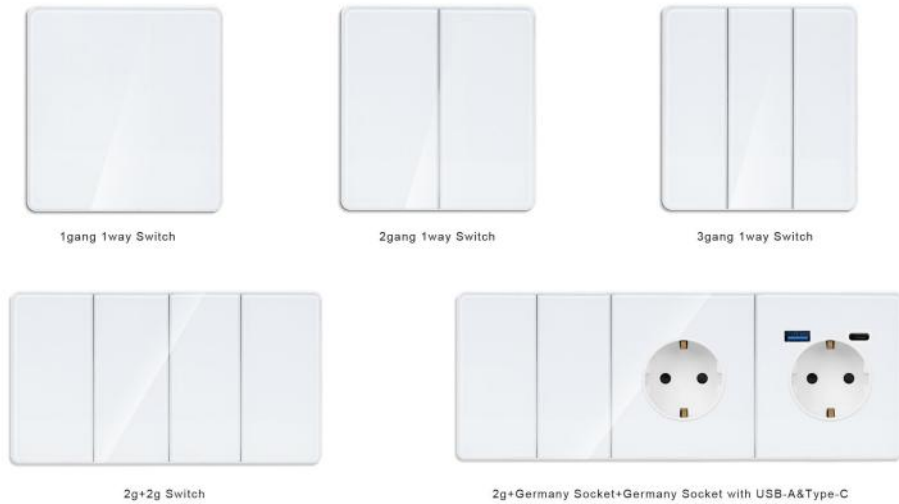

Double Smart UK Socket

Double Smart UK Socket with A+C Port

Double Smart MF Socket with A+C Port

Round Glass Series

Full Glass Series

Round Alum Series

1g1w Push Switch P1-P101
1g2w Push Switch P1-P102
1g3w Push Switch P1-P103