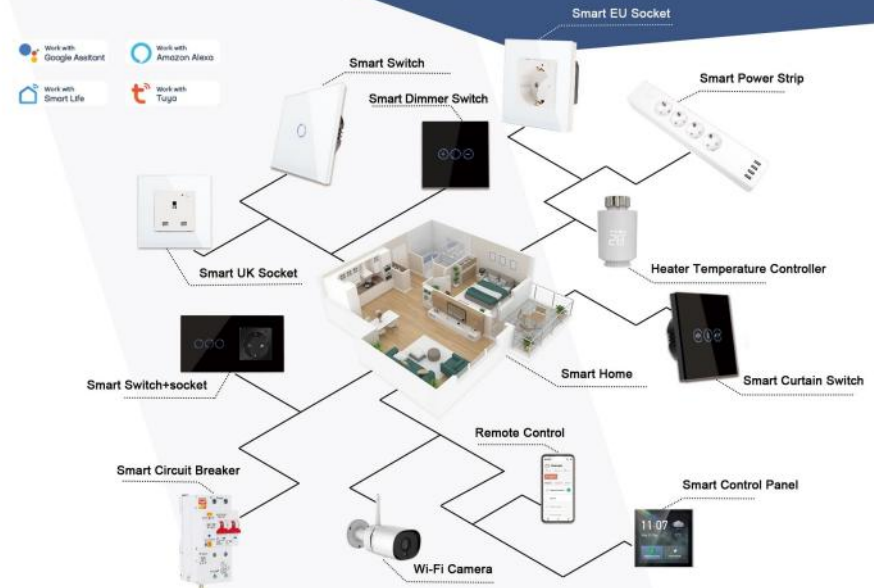

CONTENTS

05	How To Assemble
06	Panel Size and Fitable Wall Box
07-08	WiFi Touch Switch(N/L)
09-10	WiFi Touch Switch(N/L,L)
11-12	WiFi&RF Touch Switch(N/L,L)
13-14	Dimmer Touch Switch
15-16	Curtain Touch Switch
17	Smart Thermostat
18	Smart Button Switch
19	WiFi 20A/45A Switch
20	WiFi 2way Switch (L)
21-22	Non-WiFi Touch Switch
23-28	Zigbee Switch Socket
29-32	Mechanical Switch Socket

Glass/ALum/PC Series (86/146/157/228/299size)

33-36	Smart Switch Socket
37-38	Marble Switch Socket
39-40	Metal and 2.5D Glass Switch Socket
41-42	Toggle and UK146 Switch Socket
43-44	Big Panel Glass and Round Series
45-46	PC Plastic Switch Socket
47-52	Modulars and Panels
53-54	US 118 and Italy Seires
55-56	Smart Devices/Wireless Switch

SMART HOME SOLUTION

1. 01 Wide range touch smart switch and sockets, EU 1-5frames, modular design.
2. 02 12years production and export experiences.
3. 03 Crown Partner Powered by Tuya.
4. 04 OEM,ODM, PID customization acceptable.
5. 05 Competitive price and fast delivery.

Our advantages