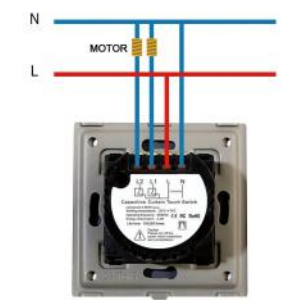

Non-WiFi Curtain Switch(M1)

Load Power	1000W/gang
Power Supply	Neutral & Live Wires Required
Input voltage	90V-250VAC 50/60Hz
Working conditions	Temp. -20°C-70°C; Humidity: ≤95%
Indicator	Blue when light on , weak blue when light off
Glass Color	White/Black/Gold/Grey/Customized
Standby power	≤0.02W
Life	100000 times
Product Size	86 * 86 * 35mm Product Weight210g
CTN Size	44*32*29cm, 60pcs/ctn