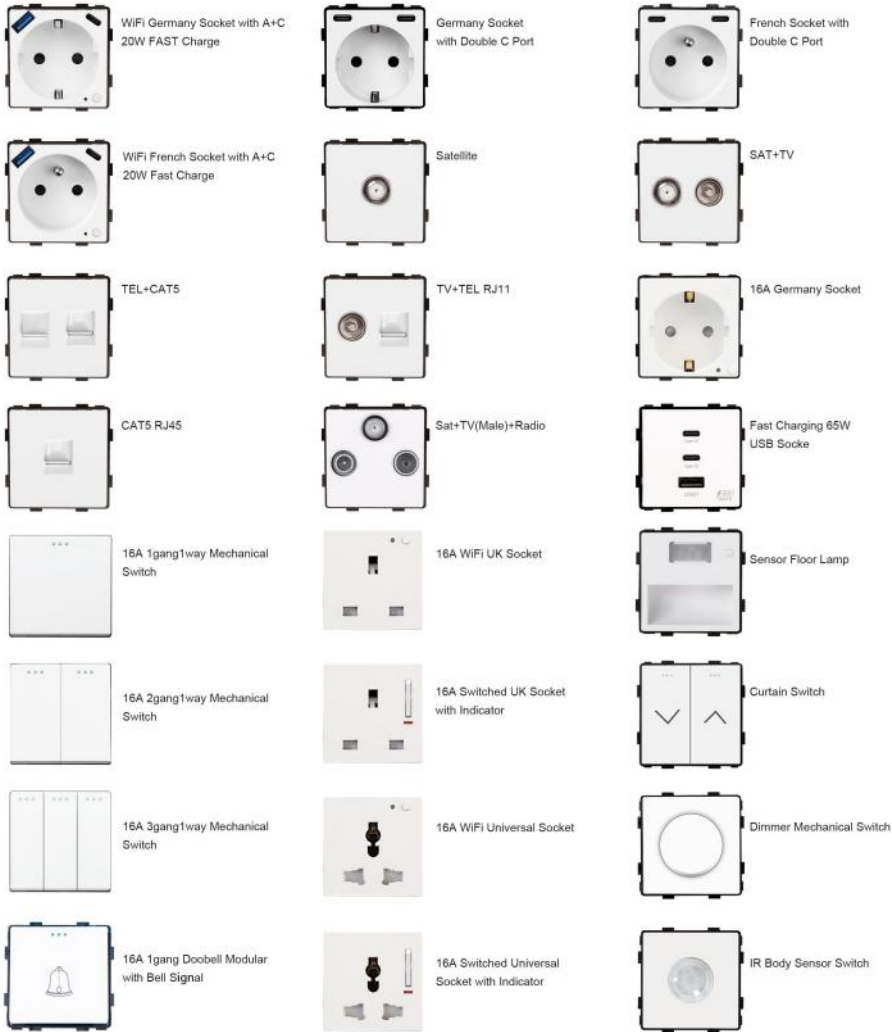

Germany Socket with cover 16A
MP049

16A Germany Socket with Dual
USB 5V 2.1A MP010US

16A Germany Socket with USB
A+C 5V 3.1A 18W MP010U

Dual Germany Socket 16A

Switch and Socket Modulares

Switch and Socket Modulares