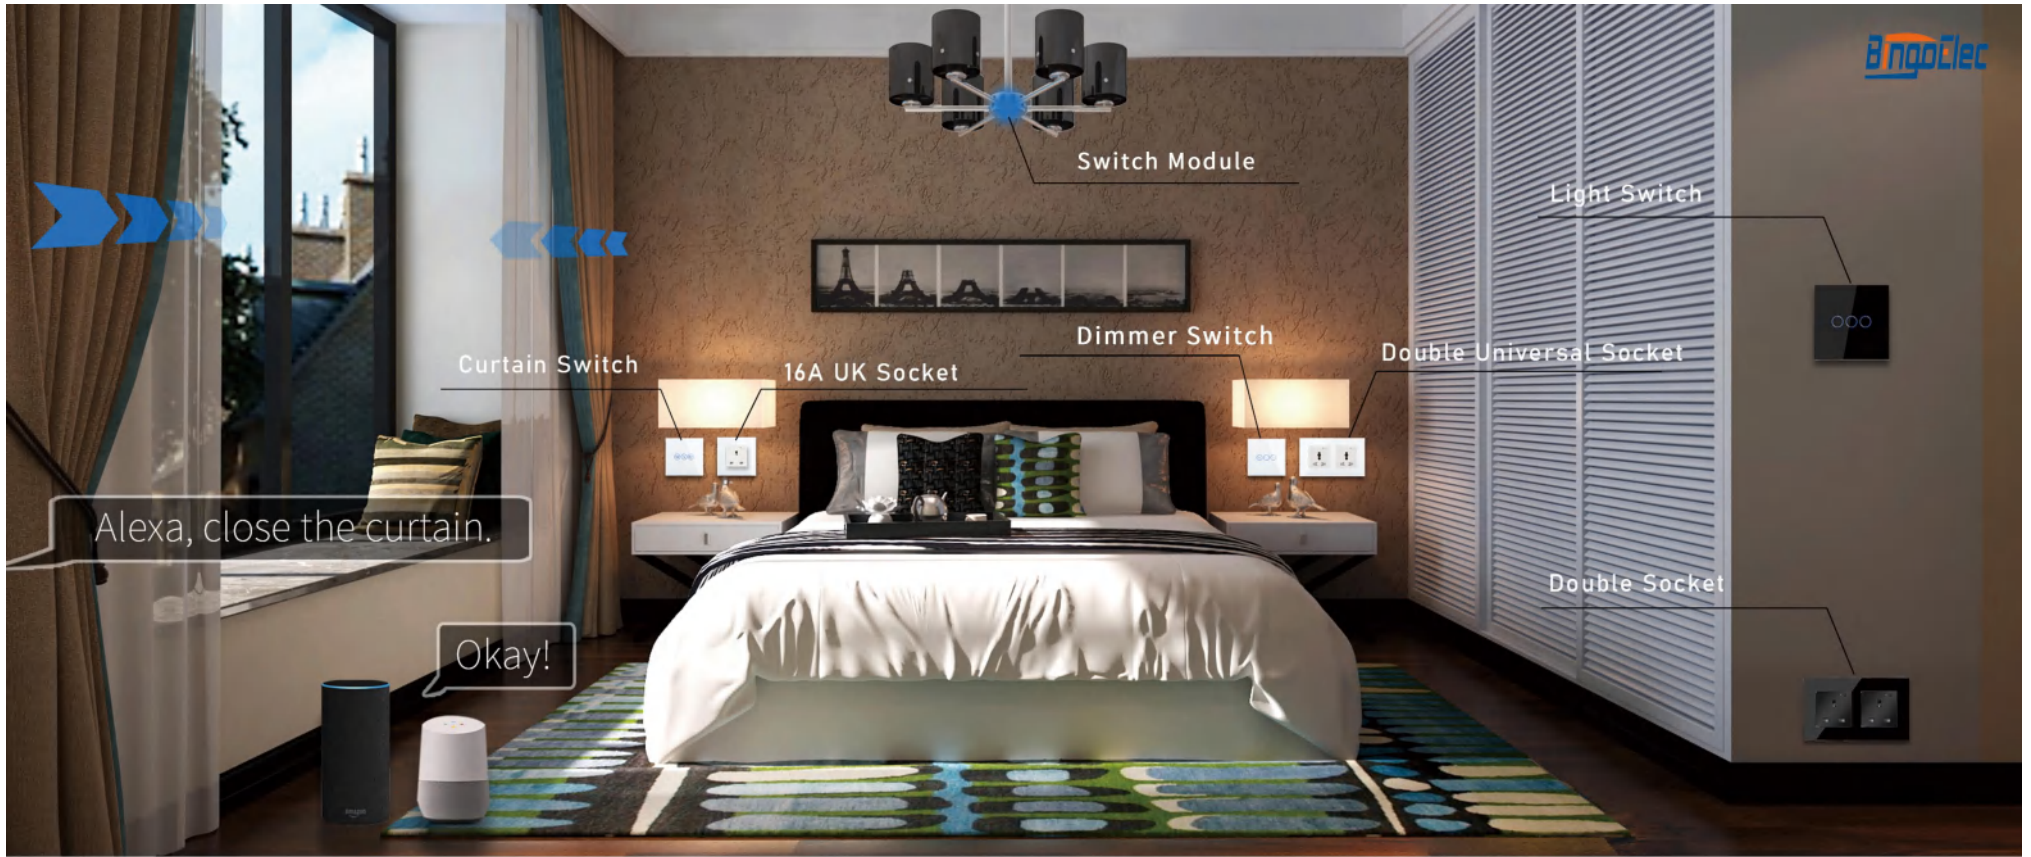

Smart Zigbee Switch (Single live wire, no need capacitor)

Smart Zigbee Socket