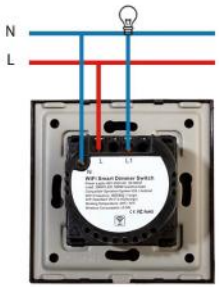

1-Way Wiring (with Neutral)

1-Way Wiring (no Neutral)

2-Way Wiring

Have 2way or multi-way function and can be controlled by touch or by APP after multi-control association in APP.

EU/UK TOUCH DIMMER SWITCH

W1-D101WH(WiFi 1g1w)
W1-RD101WH(WiFi&RF 1g1w)
M1-D101WH(1g1w)

M1-D102GY(1g2w)
M1-DS101GY

M1-D201GD(2g1w)

WiFi Dimmer Switch(W1)

Load Power	300W LED,500W resistive load
Power Supply	Neutral & Live Wires Required
Input voltage	90V-250VAC 50/60Hz
APP	Tuya Smart/Smart Life,Compatible: Alexa,Google Home, IFTTT, etc.
WiFi Standard	2.4Ghz b/g/n, IEEE802.11b/g/n
Working conditions	Temp. -20°C-70°C; Humidity: ≤95%
Power Status	On,off or keep same status as before reset
Indicator	Blue when light on , weak blue when light off
Product Size	86 * 86 * 35mm Product Weight210g
CTN Size	44*32*29cm, 60pcs/ctn