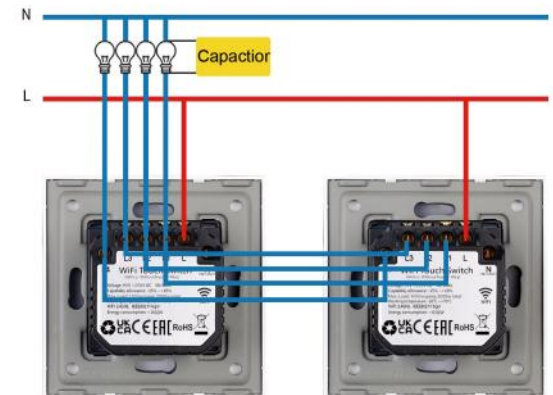

L1-401WH

L1 WiFi Touch Switch (L)

Control Way	By touch, by WiFi, by voice control, or by controller (with RF433)
Load Power	1000W/Gang
Power Supply	Can be with neutral line or without neutral line
Input voltage	90V-250VAC 50/60Hz
APP	Tuya Smart/Smart Life, Compatible: Alexa, Google Home, IFTTT, etc.
WiFi Standard	2.4Ghz b/g/n, IEEE802.11b/g/n
Working conditions	Temp. -20°C-70°C; Humidity: ≤95%
Power Status	On, off or keep same status as before reset
Indicator	Blue when light on, weak blue when light off
Glass Color	White/Black/Gold/Grey/Customized
Plastic Material	4mm Tempered Glass, PC fire-resistant base, iron frame
Product Size	86 * 86 * 35mm Product Weight 215g
Standby power	≤0.02W
Life	100000 times
CTN Size	44*32*29cm, 60pcs/ctn
Remarks	Adapter is necessary only when wiring without neutral line and connect to L1 only (cannot L2 or L3). If wiring with neutral line, no need adapter.

1-Way Wiring (with Neutral)

1-Way Wiring (no Neutral)

2-Way Wiring

Have 2way or multi-way function and can be controlled by touch or by APP after multi-control association in APP.

WiFi & RF433 Switch(With or Without Nuetral)