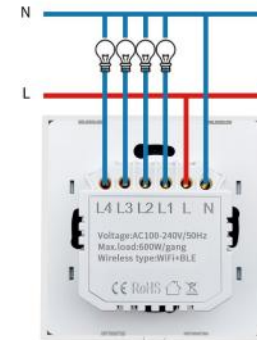

Type 2

Neutral wire is required
No need Adapter