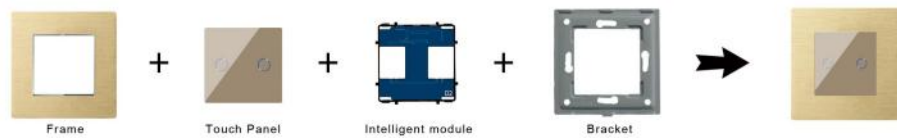

How to Assemble

Aluminum plate