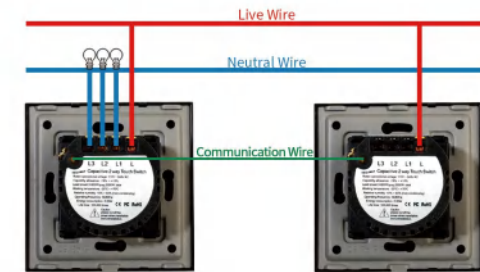

2way wiring