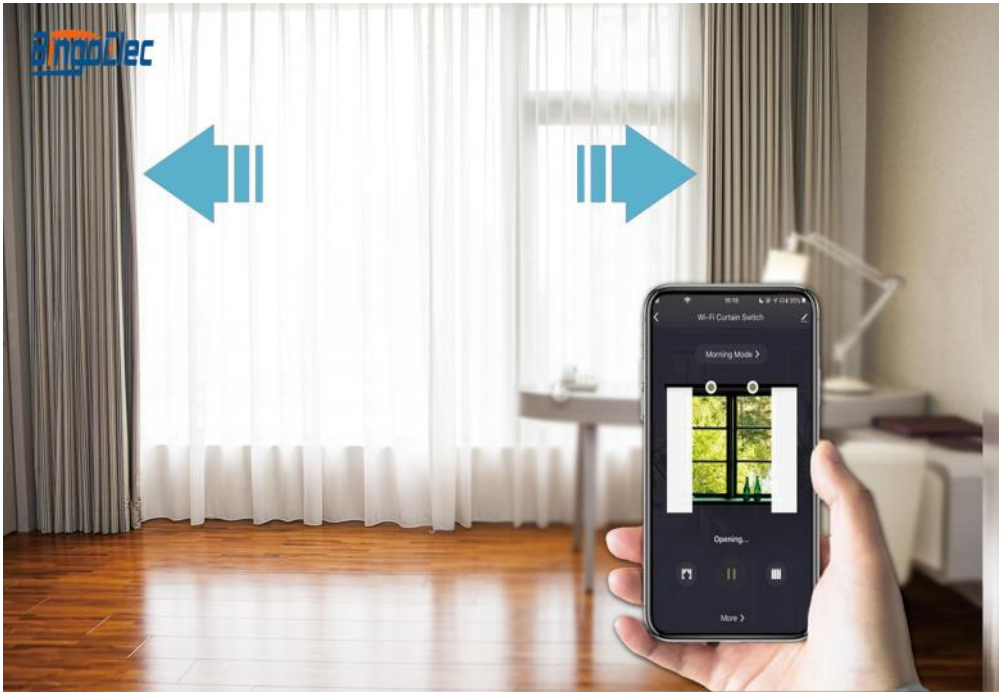

W1-D101WH(WiFi 1g1w)
W1-RD101WH(WiFi&RF 1g1w)
M1-D101WH(1g1w)

M1-D102GY(1g2w)
M1-DS101GY

M1-D201GD(2g1w)

WiFi Dimmer Switch(W1)

Load Power	300W LED,500W resistive load
Power Supply	Neutral & Live Wires Required
Input voltage	90V-250VAC 50/60Hz
APP	Tuya Smart/Smart Life,Compatible: Alexa,Google Home, IFTTT, etc.
WiFi Standard	2.4Ghz b/g/n, IEEE802.11b/g/n
Working conditions	Temp. -20°C-70°C; Humidity: ≤95%
Power Status	On,off or keep same status as before reset
Indicator	Blue when light on , weak blue when light off
Product Size	86 * 86 * 35mm Product Weight210g
CTN Size	44*32*29cm, 60pcs/ctn

EU/UK TOUCH CURTAIN SWITCH

W1-C201WH(Wifi)
W1-RC201WH(Wifi&RF)
M1-C201WH
M1-RC201WH(RF)

Shutter Switch 1000W
W1-SC201

W1-C201GD(Wifi)
W1-RC201GD(Wifi&RF)
M1-C201GD
M1-RC201GD(RF)

WiFi Curtain Switch(W1)

Load Power	1000W/gang
Power Supply	Neutral & Live Wires Required
Input voltage	90V-250VAC 50/60Hz
APP	Tuya Smart/Smart Life,Compatible: Alexa,Google Home, IFTTT, etc.
WiFi Standard	2.4Ghz b/g/n, IEEE802.11b/g/n
Working conditions	Temp. -20°C-70°C; Humidity: ≤95%
Power Status	On,off or keep same status as before reset
Indicator	Blue when light on , weak blue when light off
Product Size	86 * 86 * 35mm Product Weight210g
CTN Size	44*32*29cm, 60pcs/ctn