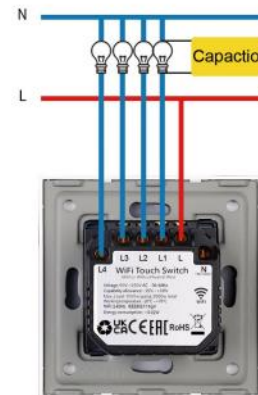

1-Way Wiring

2-Way Wiring

Have 2way or multi-way function and can be controlled by touch or by APP after multi-control association in APP .

Glass WiFi Switch(With or Without Neutral)

L1-101BL

L1-201GD

L1-301GY

L1-401WH

L1 WiFi Touch Switch (L)

Control Way	By touch, by WiFi, by voice control, or by controller (with RF433)
Load Power	1000W/Gang
Power Supply	Can be with neutral line or without neutral line
Input voltage	90V-250VAC 50/60Hz
APP	Tuya Smart/Smart Life, Compatible: Alexa, Google Home, IFTTT, etc.
WiFi Standard	2.4Ghz b/g/n, IEEE802.11b/g/n
Working conditions	Temp. -20°C-70°C; Humidity: ≤95%
Power Status	On, off or keep same status as before reset
Indicator	Blue when light on, weak blue when light off
Glass Color	White/Black/Gold/Grey/Customized
Plastic Material	4mm Tempered Glass, PC fire-resistant base, iron frame
Product Size	86 * 86 * 35mm Product Weight 215g
Standby power	≤0.02W
Life	100000 times
CTN Size	44*32*29cm, 60pcs/ctn
Remarks	Adapter is necessary only when wiring without neutral line and connect to L1 only (cannot L2 or L3). If wiring with neutral line, no need adapter.

1-Way Wiring (with Neutral)

1-Way Wiring (no Neutral)

2-Way Wiring

Have 2way or multi-way function and can be controlled by touch or by APP after multi-control association in APP.

WiFi & RF433 Switch(With or Without Nuetral)