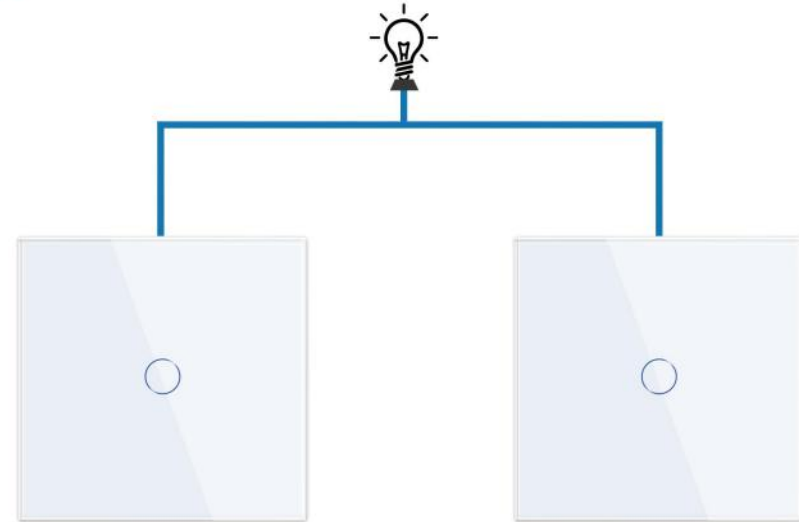

Type 2

Neutral wire is required
No need Adapter

Glass WiFi 20A/45A Switch(With Neutral)

Load Power	20A, 45A
Power Supply	Neutral & Live Wires Required
Input voltage	90V-265V AC 50/60Hz
APP	Tuya Smart/Smart Life, Compatible: Alexa, Google Home, IFTTT, etc.
WiFi Standard	2.4Ghz b/g/n, IEEE802.11b/g/n
Working conditions	Temp. -20°C~70°C; Humidity: ≤95%
Power Status	On, off or keep same status as before reset
Indicator	Blue when light on, weak blue when light off
Product Size	86 * 86 * 35mm Product Weight 210g
CTN Size	44*32*29cm, 60pcs/ctn

WiFi Smart 2-Way Switch(No Neutral)

Have 2way or multi-way Function even if no Internet

Load Power	1000W/Gang resistive load
Power Supply	Work Without Neutral Wire
Input voltage	90V-250VAC 50/60Hz
APP	Tuya Smart/Smart Life, Compatible: Alexa, Google Home, IFTTT, etc.
WiFi Standard	2.4Ghz b/g/n, IEEE802.11b/g/n
Working conditions	Temp. -20°C~70°C; Humidity: ≤95%
Power Status	On, off or keep same status as before reset
Indicator	Blue when light on, weak blue when light off
Product Size	86 * 86 * 35mm Product Weight 210g
CTN Size	44*32*29cm, 60pcs/ctn