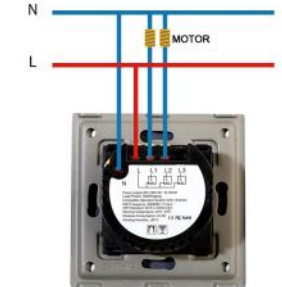

EU/UK TOUCH CURTAIN SWITCH

W1-C201WH(Wifi)
W1-RC201WH(Wifi&RF)
M1-C201WH
M1-RC201WH(RF)

Shutter Switch 1000W
W1-SC201

W1-C201GD(Wifi)
W1-RC201GD(Wifi&RF)
M1-C201GD
M1-RC201GD(RF)

WiFi Curtain Switch(W1)

Load Power	1000W/gang
Power Supply	Neutral & Live Wires Required
Input voltage	90V-250VAC 50/60Hz
APP	Tuya Smart/Smart Life,Compatible: Alexa,Google Home, IFTTT, etc.
WiFi Standard	2.4Ghz b/g/n, IEEE802.11b/g/n
Working conditions	Temp. -20°C-70°C; Humidity: ≤95%
Power Status	On,off or keep same status as before reset
Indicator	Blue when light on , weak blue when light off
Product Size	86 * 86 * 35mm Product Weight210g
CTN Size	44*32*29cm, 60pcs/ctn