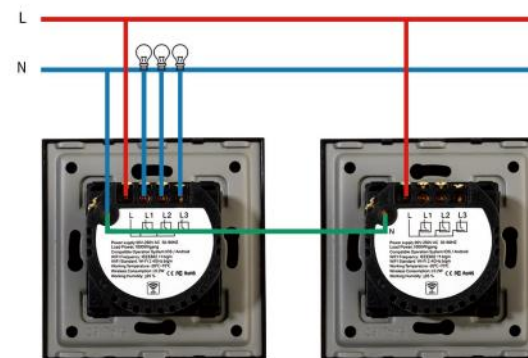

W1-401/W1-R401WH 1000W/G
W1-6401WH 600W/G

W1 WiFi Touch Switch (N&L)

Control Way	By touch,by WIFI,by voice control,or by controller (with RF433)
Load Power	600W/Gang or 1000W/Gang
Power Supply	Neutral & Live Wires Required
Input voltage	90V-250VAC 50/60Hz
APP	Tuya Smart/Smart Life,Compatible: Alexa,Google Home, IFTTT , etc.
WiFi Standard	2.4Ghz b/g/n, IEEE802.11b/g/n
Working conditions	Temp. -20°C-70°C; Humidity: ≤95%
Power Status	On,off or keep same status as before reset
Indicator	Blue when light on , weak blue when light off
Glass Color	White/Black/Gold/Grey/Customized
Plastic Material	4mm Tempered Glass, PC fire-resistant base, iron frame
Product Size	86 * 86 * 35mm
Standby power	≤0.02W
Life	100000 times
CTN Size	44*32*29cm, 60pcs/ctn
Weight	210g /pc

1-Way Wiring

2-Way Wiring

Have 2way or multi-way function and can be controlled by touch or by APP after multi-control association in APP .

Glass WiFi Switch(With or Without Neutral)

L1-101BL

L1-201GD

L1-301GY