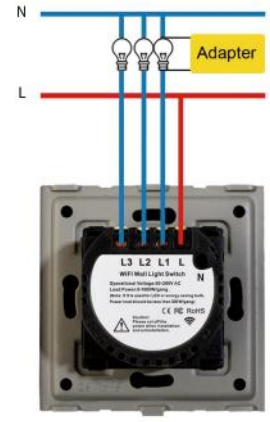

RF Signal Transmitter

Wireless Installation

Model: 1gang: A-SYT1
 2gang: A-SYT2
 3gang: A-SYT3
 Transmitting Frequency: 433.92MHZ
 Transmitting Power: 10DB
 Battery CR2032*2

Remote Controller

Model: BG-RA2014
 Material: PC
 Transmitting Frequency: 433.92MHZ
 Transmitting Power: 10DB
 Battery 27A 12V*1
 Remote distance: 30meters if barrier free
 Can control 3 or 3team lamps.

Can be controlled by touch, by app, by controller, or wall transmitter pane.

L1-A101BL 1000/G L1-RA101BL 1000/G
 L1-A201GD 1000/G L1-RA201GD 1000/G
 L1-A301GY 1000/G L1-RA301GY 1000/G
 L1-A401WH 1000/G L1-RA401WH 1000/G

L1A WiFi Switch(L or N&L)

Control Way	By touch, by WiFi, by voice control, or by controller (with RF433)
Load Power	1000W/Gang
Power Supply	Can be with neutral line or without neutral line
Input voltage	90V-250VAC 50/60Hz
APP	Tuya Smart/Smart Life, Compatible: Alexa, Google Home, IFTTT, etc.
WiFi Standard	2.4Ghz b/g/n, IEEE802.11b/g/n
Working conditions	Temp. -20°C-70°C; Humidity: ≤95%
Power Status	On, off or keep same status as before reset
Indicator	Blue when light on, weak blue when light off
Glass Color	White/Black/Gold/Grey/Customized
Plastic Material	4mm Tempered Glass, PC fire-resistant base, iron frame
Product Size	86 * 86 * 35mm Product Weight 215g
Standby power	≤0.02W
Life	100000 times
CTN Size	44*32*29cm, 60pcs/ctn
Remarks	Adapter is necessary only when wiring without neutral line and connect to L1 only (cannot L2 or L3). If wiring with neutral line, no need adapter.

1-Way Wiring (with Neutral)

1-Way Wiring (no Neutral)

2-Way Wiring

Have 2way or multi-way function and can be controlled by touch or by APP after multi-control association in APP.

EU/UK TOUCH DIMMER SWITCH