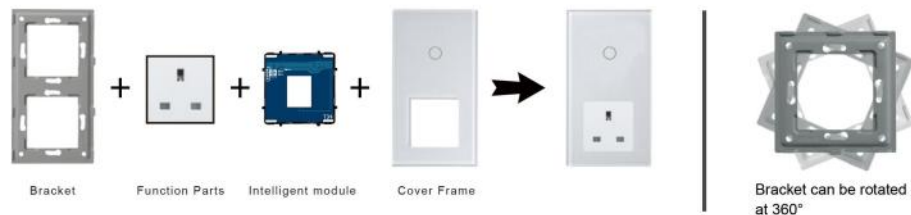

Vertical-mounted