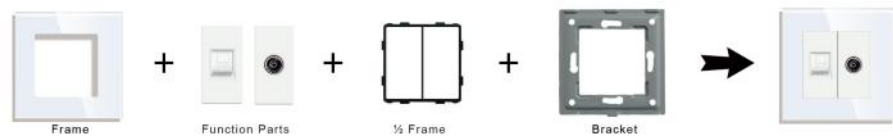

Glass plate

Model Number Description

Products Model No: **W 1 - R D C 1 0 1**

RF433

Dimmer

Curtain

Gang number: 1 means 1gang
2 means 2gang
3 means 3gang
4 means 4gang

1 means 1way
2 means 2way

Panel Size and Fitable Wall Box

86mm*86mm(EU or UK)

86mm*157mm(EU)

86mm*228mm(EU)

86mm*299mm(EU)

86mm*146mm(UK)

72mm*118mm(US)