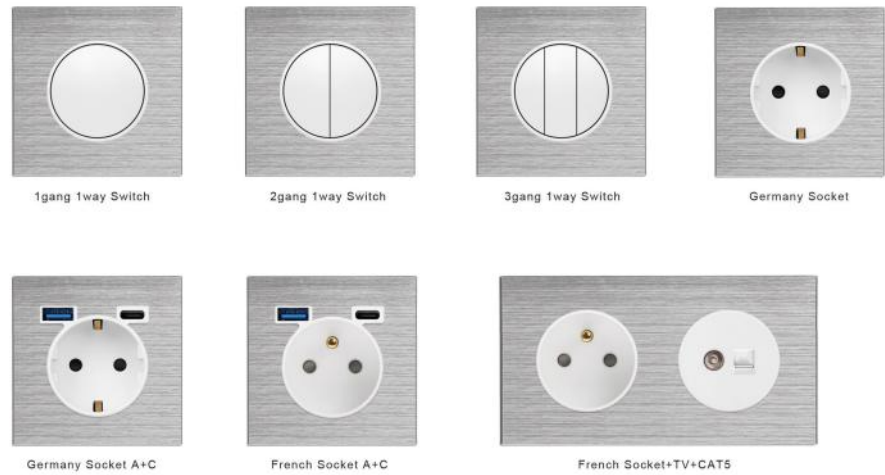

16A French Socket
 WiFi/ RF/ ZigBee

16A UK Socket
 WiFi/ RF/ ZigBee

**Toggle Switch EU/UK
Glass or Metal Panel**

Luxury Toggle Series

1gang 1way Switch

2gang 1way Switch

2gang 1way Switch+Germany Socket

UK/MF Smart Socket A+C

Double Smart UK Socket

Double Smart UK Socket with A+C Port

Double Smart MF Socket with A+C Port

Round Glass Series

Full Glass Series

Round Alum Series

1g1w Push Switch P1-P101
1g2w Push Switch P1-P102
1g3w Push Switch P1-P103

2g1w Push Switch P1-P104
2g2w Push Switch P1-P105
2g Doorbell Push Switch P1-P106

3g1w Push Switch P1-P107
3g2w Push Switch P1-P108

SAT+1A USB Socket

Germany Socket with USB A+C 20W

20A/45A Switch

Floor Lamp