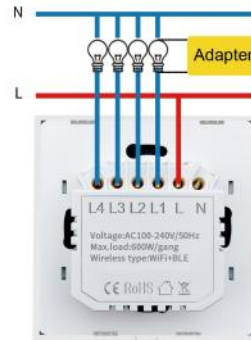

Wiring Diagram

Type 1

No neutral, only live wire
Adapter to L1(not L2-L4)