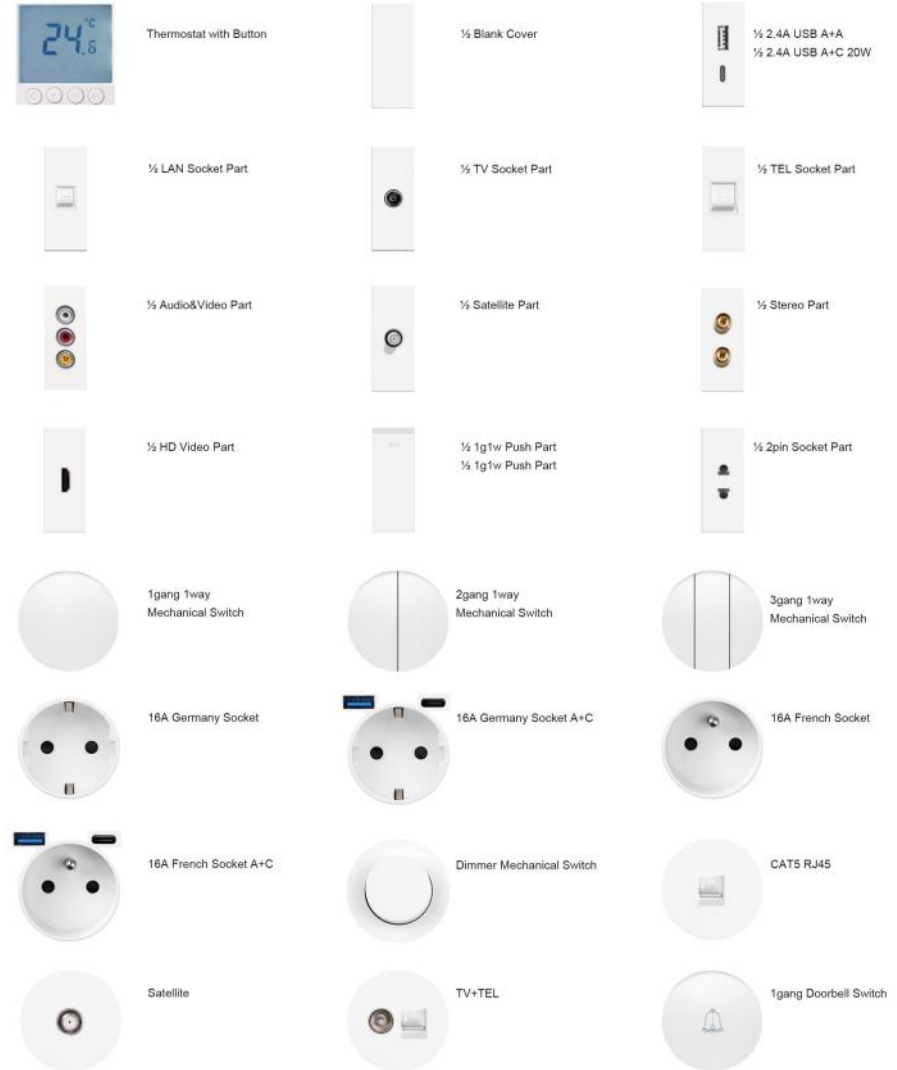

Switch and Socket Modulars

French Switched Socket 16A
WiFi MP038
WiFi with Monitor MP038M
Zigbee ZT-SC002
Zigbee with Monitor ZT-SC002M

French Socket 16A MP011

French Socket with Cover 16A
MP050

16A French Socket with Dual
USB 5V 2.1A MP011US

16A French Socket with USB
A+C 5V 3.1A 18W MP011U

Dual French socket 16A MP053

Germany Switched Socket 16A
WiFi MP034
WiFi with Monitor MP034M
Zigbee ZT-SC001
Zigbee with Monitor ZT-SC001MW

Germany Socket 16A MP010

Germany Socket with cover 16A
MP049

16A Germany Socket with Dual
USB 5V 2.1A MP010US

16A Germany Socket with USB
A+C 5V 3.1A 18W MP010U

Dual Germany Socket 16A

Switch and Socket Modulares

Switch and Socket Modulares