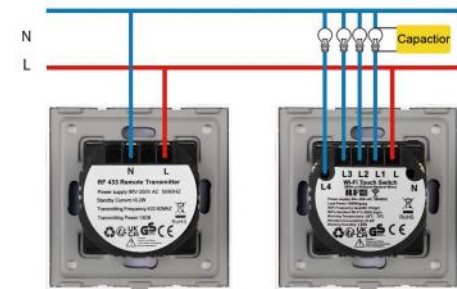

Slave non-WiFi Switch(not to lamp) Master WiFi Switch(to lamp)