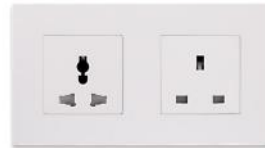

Internet+TV

HDMI+2pin Socket

French Socket USB 2.1A/ 20W +1gang Switch

Body Sensor Switch

3gang +1gang+USB Socket USB +Socket

Mechanical Dimmer Switch

Plastic Switch Socket P1 Series

16A Germany Switched Socket
P1-133

16A French Switched Socket
P1-137

16A UK Switched Socket With
P1-145

16A Universal Switched Socket
P1-141

Double Germany Socket 16A 250V P1-P220

Double French Socket 16A 250V P1-P219

Universal Socket+UK Socket 16A