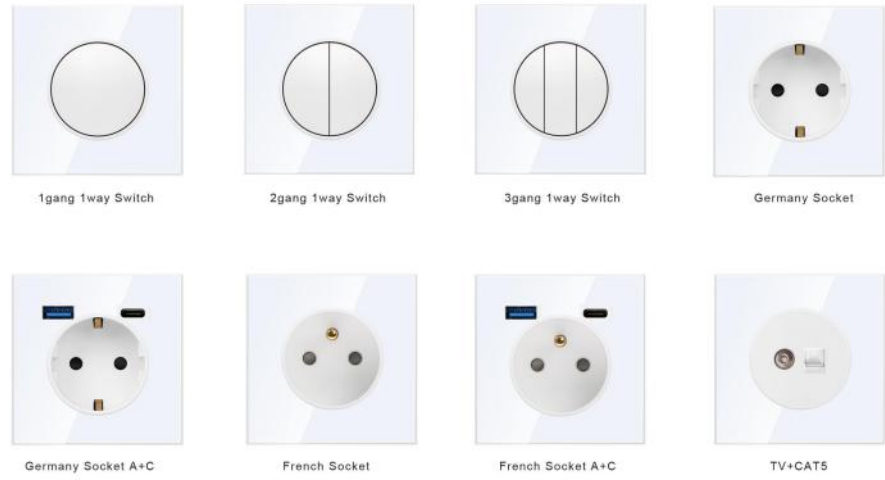

16A French Socket
 WiFi/ RF/ ZigBee

16A UK Socket
 WiFi/ RF/ ZigBee

**Toggle Switch EU/UK
Glass or Metal Panel**

Luxury Toggle Series

1gang 1way Switch

2gang 1way Switch

2gang 1way Switch+Germany Socket

UK/MF Smart Socket A+C

Double Smart UK Socket

Double Smart UK Socket with A+C Port

Double Smart MF Socket with A+C Port

Round Glass Series

Full Glass Series

Round Alum Series

1g1w Push Switch P1-P101
1g2w Push Switch P1-P102
1g3w Push Switch P1-P103

2g1w Push Switch P1-P104
2g2w Push Switch P1-P105
2g Doorbell Push Switch P1-P106

3g1w Push Switch P1-P107
3g2w Push Switch P1-P108

SAT+1A USB Socket

Germany Socket with USB A+C 20W

20A/45A Switch

Floor Lamp