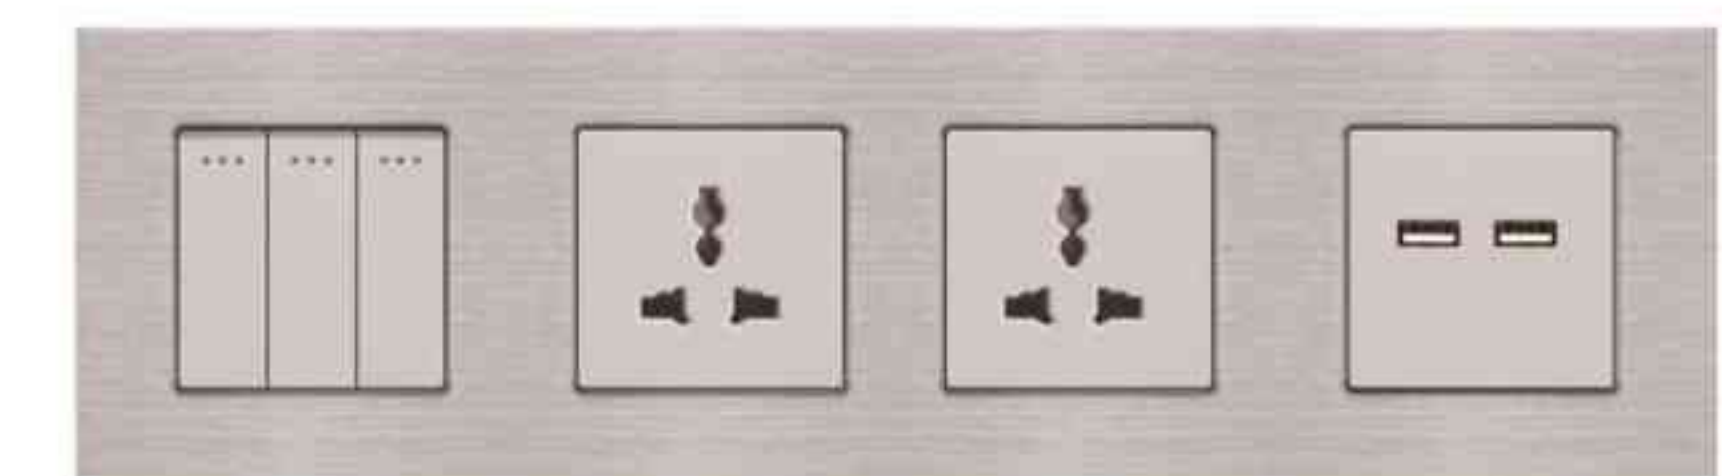

# M2 Alum Normal Switch& Socket

2g+2g+3g Switch M2-P301

2g Switch+3g Switch+3.1A USB+French Socket M2-P401

2g+2g+MF Socket M2-P302

3g Switch+Double MF Socket+3.1A USB M2-P402

2g+3.1A USB+13A Socket M2-P303