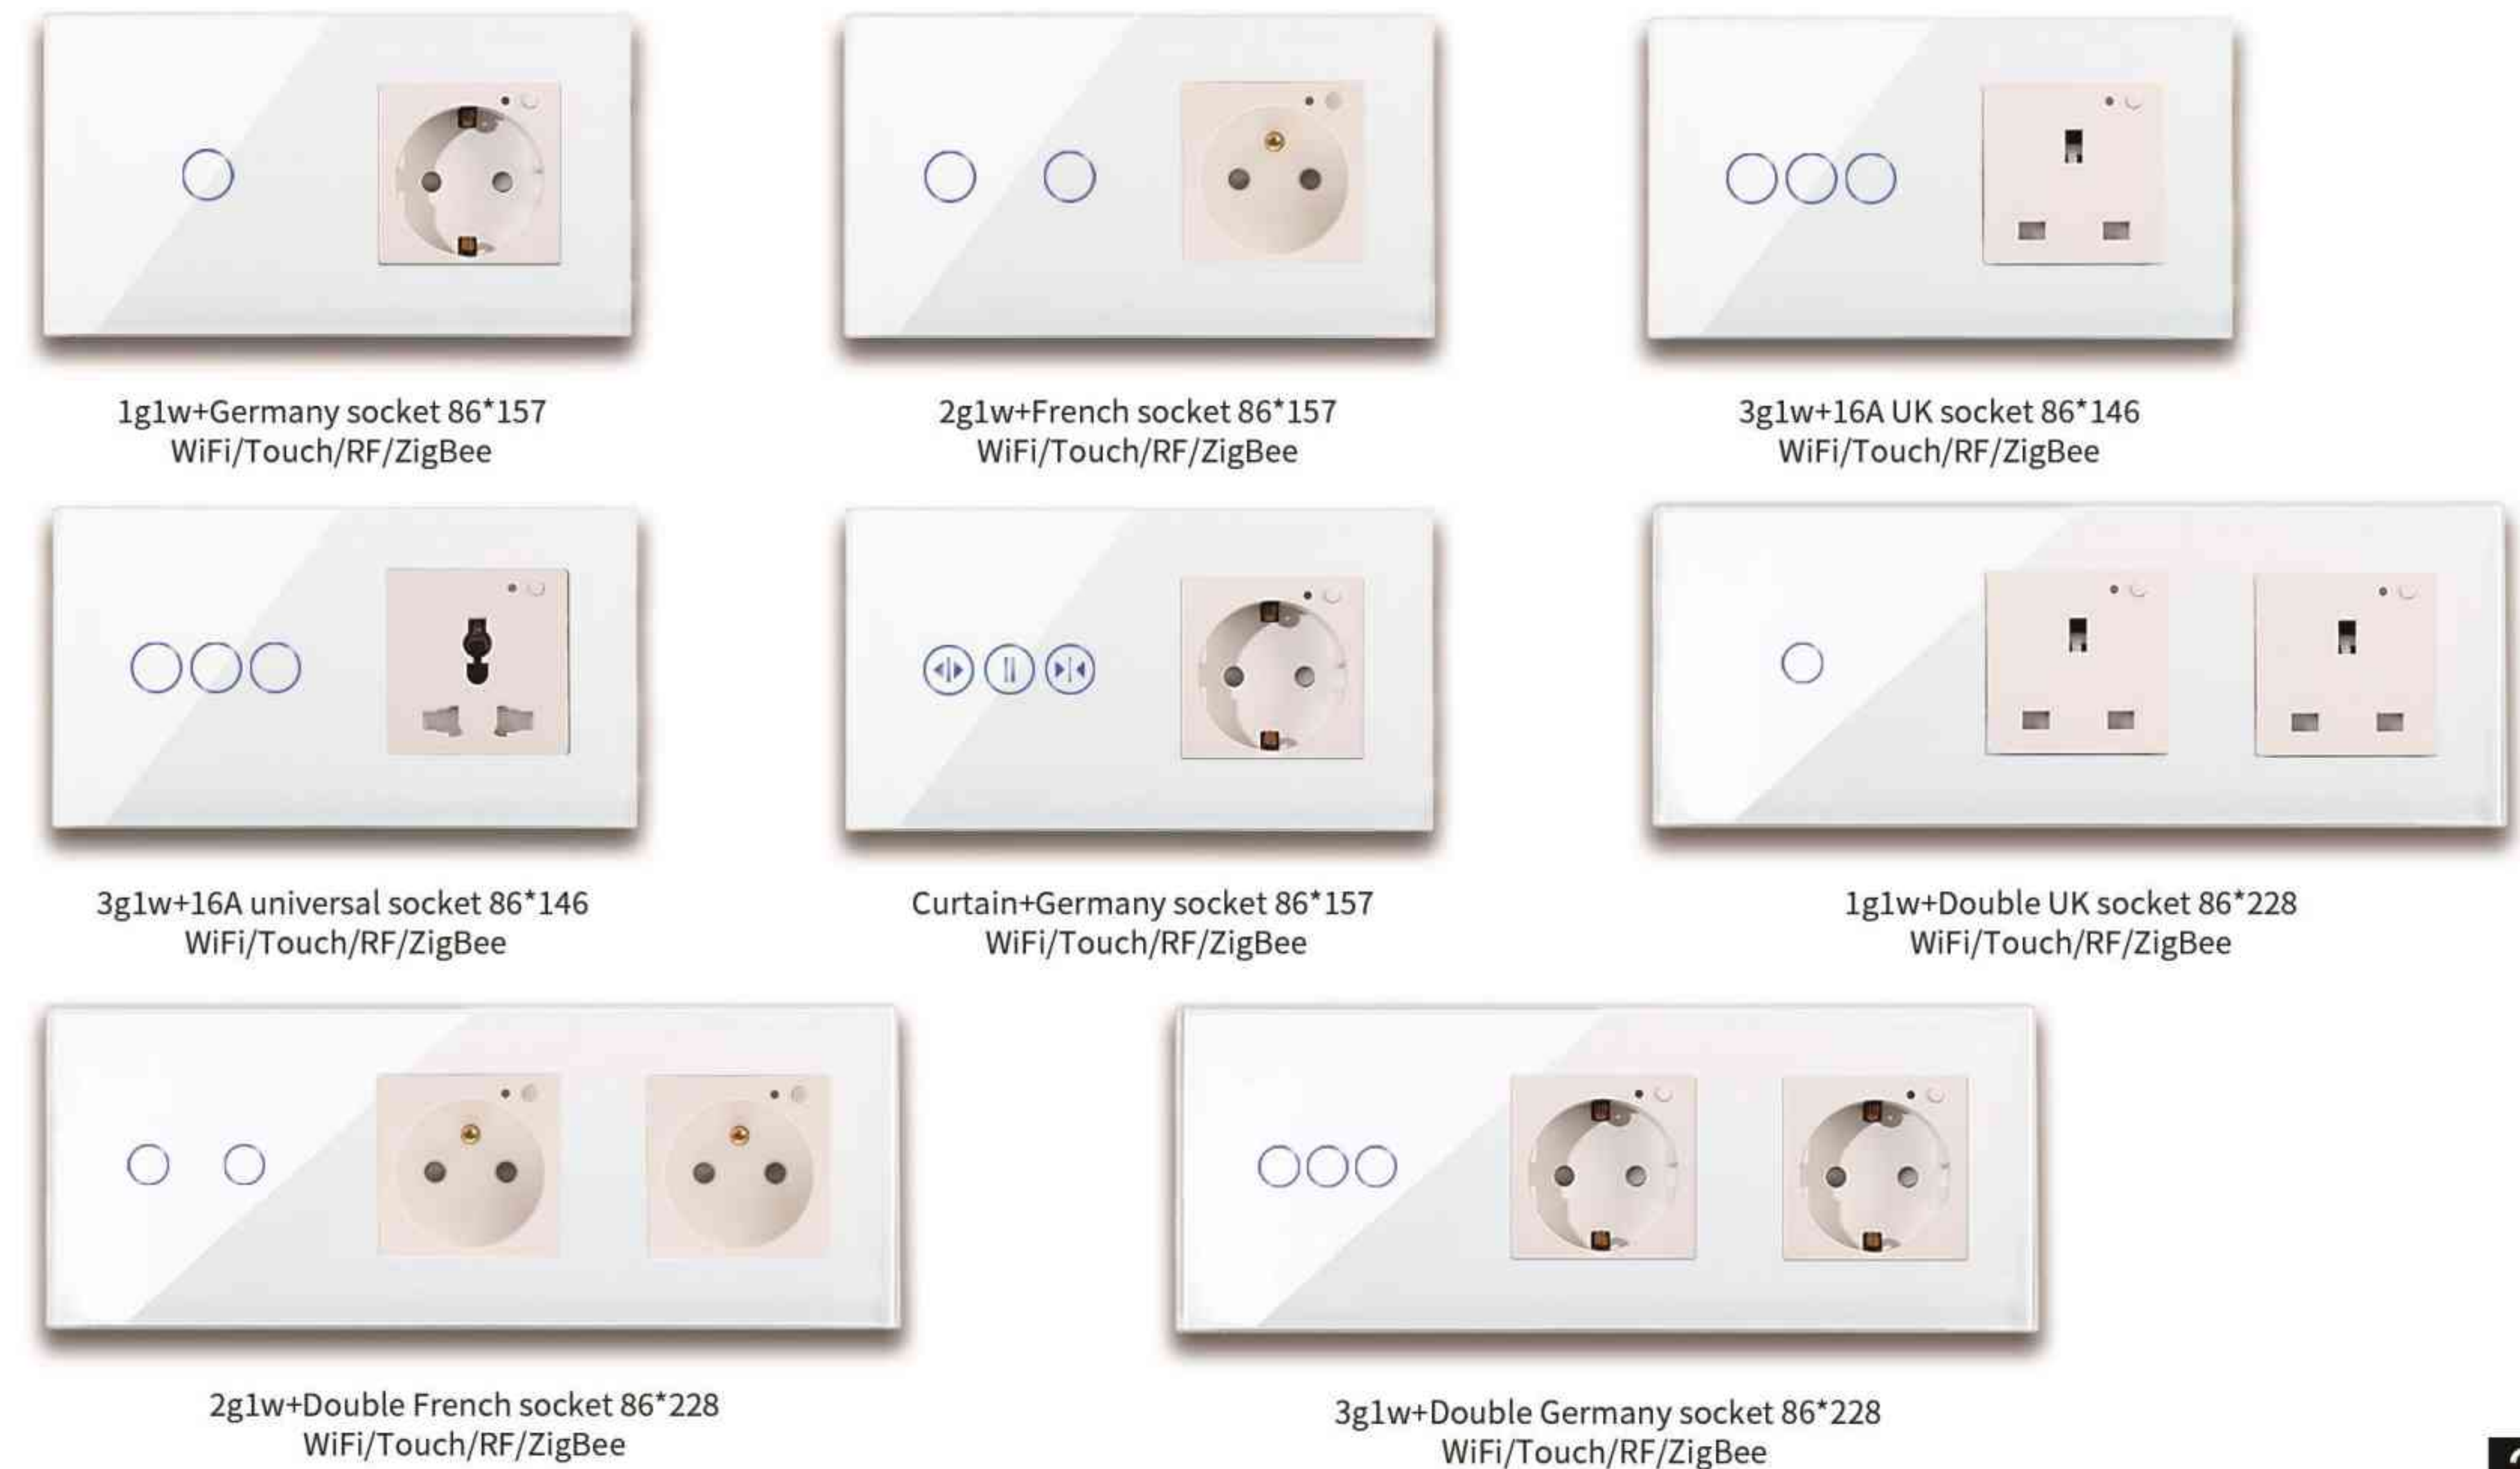

Smart Switch+Socket