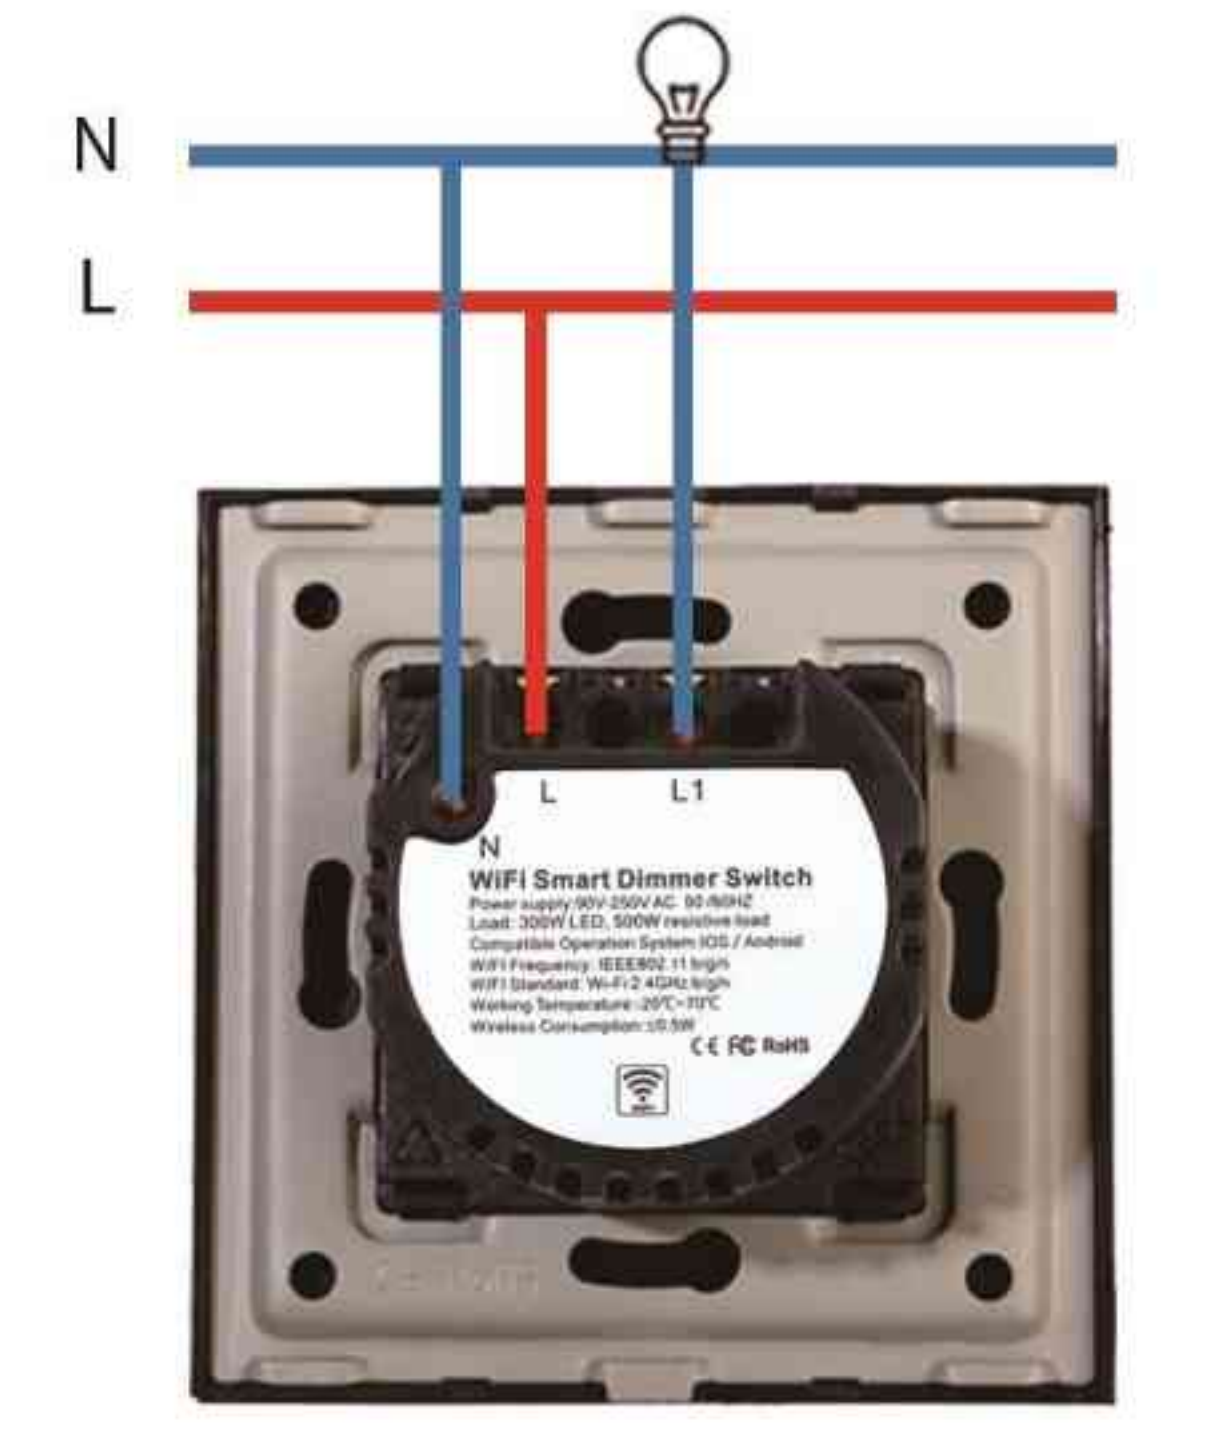

# EU/UK TOUCH DIMMER SWITCH

W1-D101WH(WiFi 1g1w)  
W1-RD101WH(WiFi&RF 1g1w)  
M1-D101WH(1g1w)

M1-D102GY(1g2w)  
M1-DS101GY

M1-D201GD(2g1w)

## WiFi Dimmer Switch(W1)

Load Power	300W LED,500W resistive load
Power Supply	Neutral & Live Wires Required
Input voltage	90V-250VAC 50/60Hz
APP	Tuya Smart/Smart Life,Compatible: Alexa,Google Home, IFTTT, etc.
WiFi Standard	2.4Ghz b/g/n, IEEE802.11b/g/n
Working conditions	Temp. -20°C~70°C; Humidity: ≤95%
Power Status	On,off or keep same status as before reset
Indicator	Blue when light on , weak blue when light off
Product Size	86 * 86 * 35mm Product Weight210g
CTN Size	44*32*29cm, 60pcs/ctn