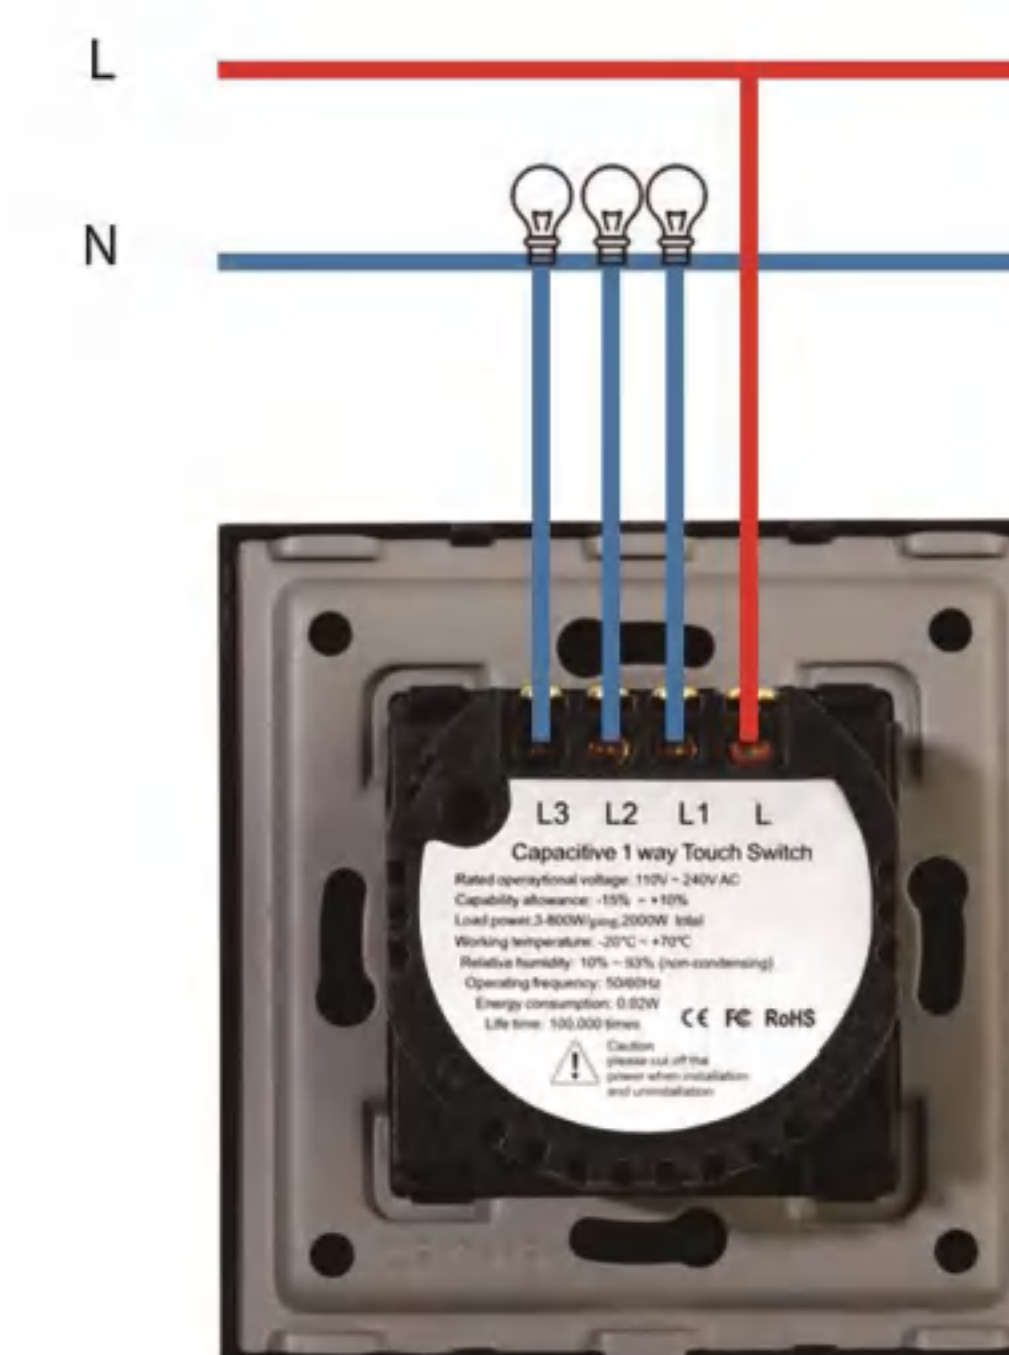

Technical Data&Wiring

Touch

Load Power	S1 model: 500W/g; M1 model: 1000W/g	Working conditions	Temp. -20°C~70°C; Humidity: ≤95%
Power Supply	Single live wire. No need neutral	Life	100000 times
Input voltage	90V-250VAC 50/60Hz	Indicator	Blue when light on, weak blue when light off
Glass Color	White/Black/Gold/Grey/Customized	Product Size	86 * 86 * 35mm Product Weight 210g
Standby power	≤0.02W	CTN Size	44*32*29cm, 60pcs/ctn

1way/Bell wiring