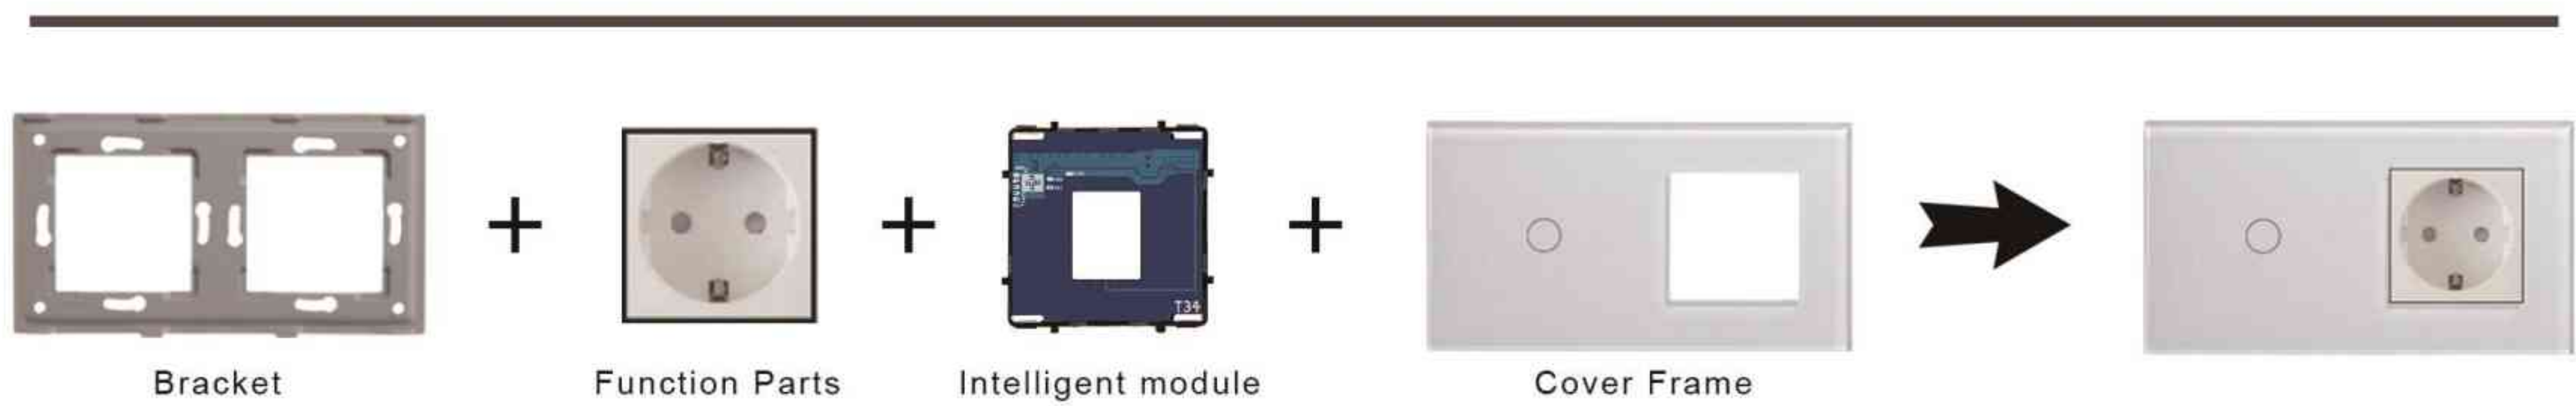

Horizontal-mounted