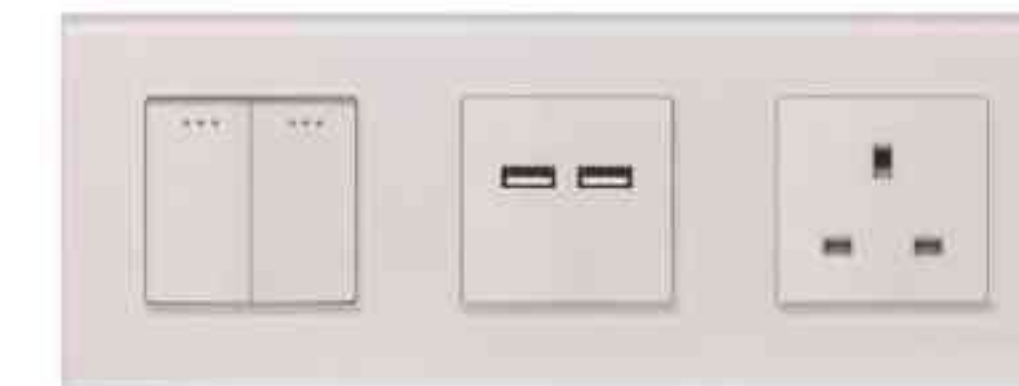

# M1 Glass Normal Switch& Socket

2g+2g+3g Switch M1-P301

2g Switch+3g Switch+3.1A USB+French Socket M1-P401

2g+2g+MF Socket M1-P302

3g Switch+Double MF Socket+3.1A USB M1-P402

2g+3.1A USB+13A Socket M1-P303