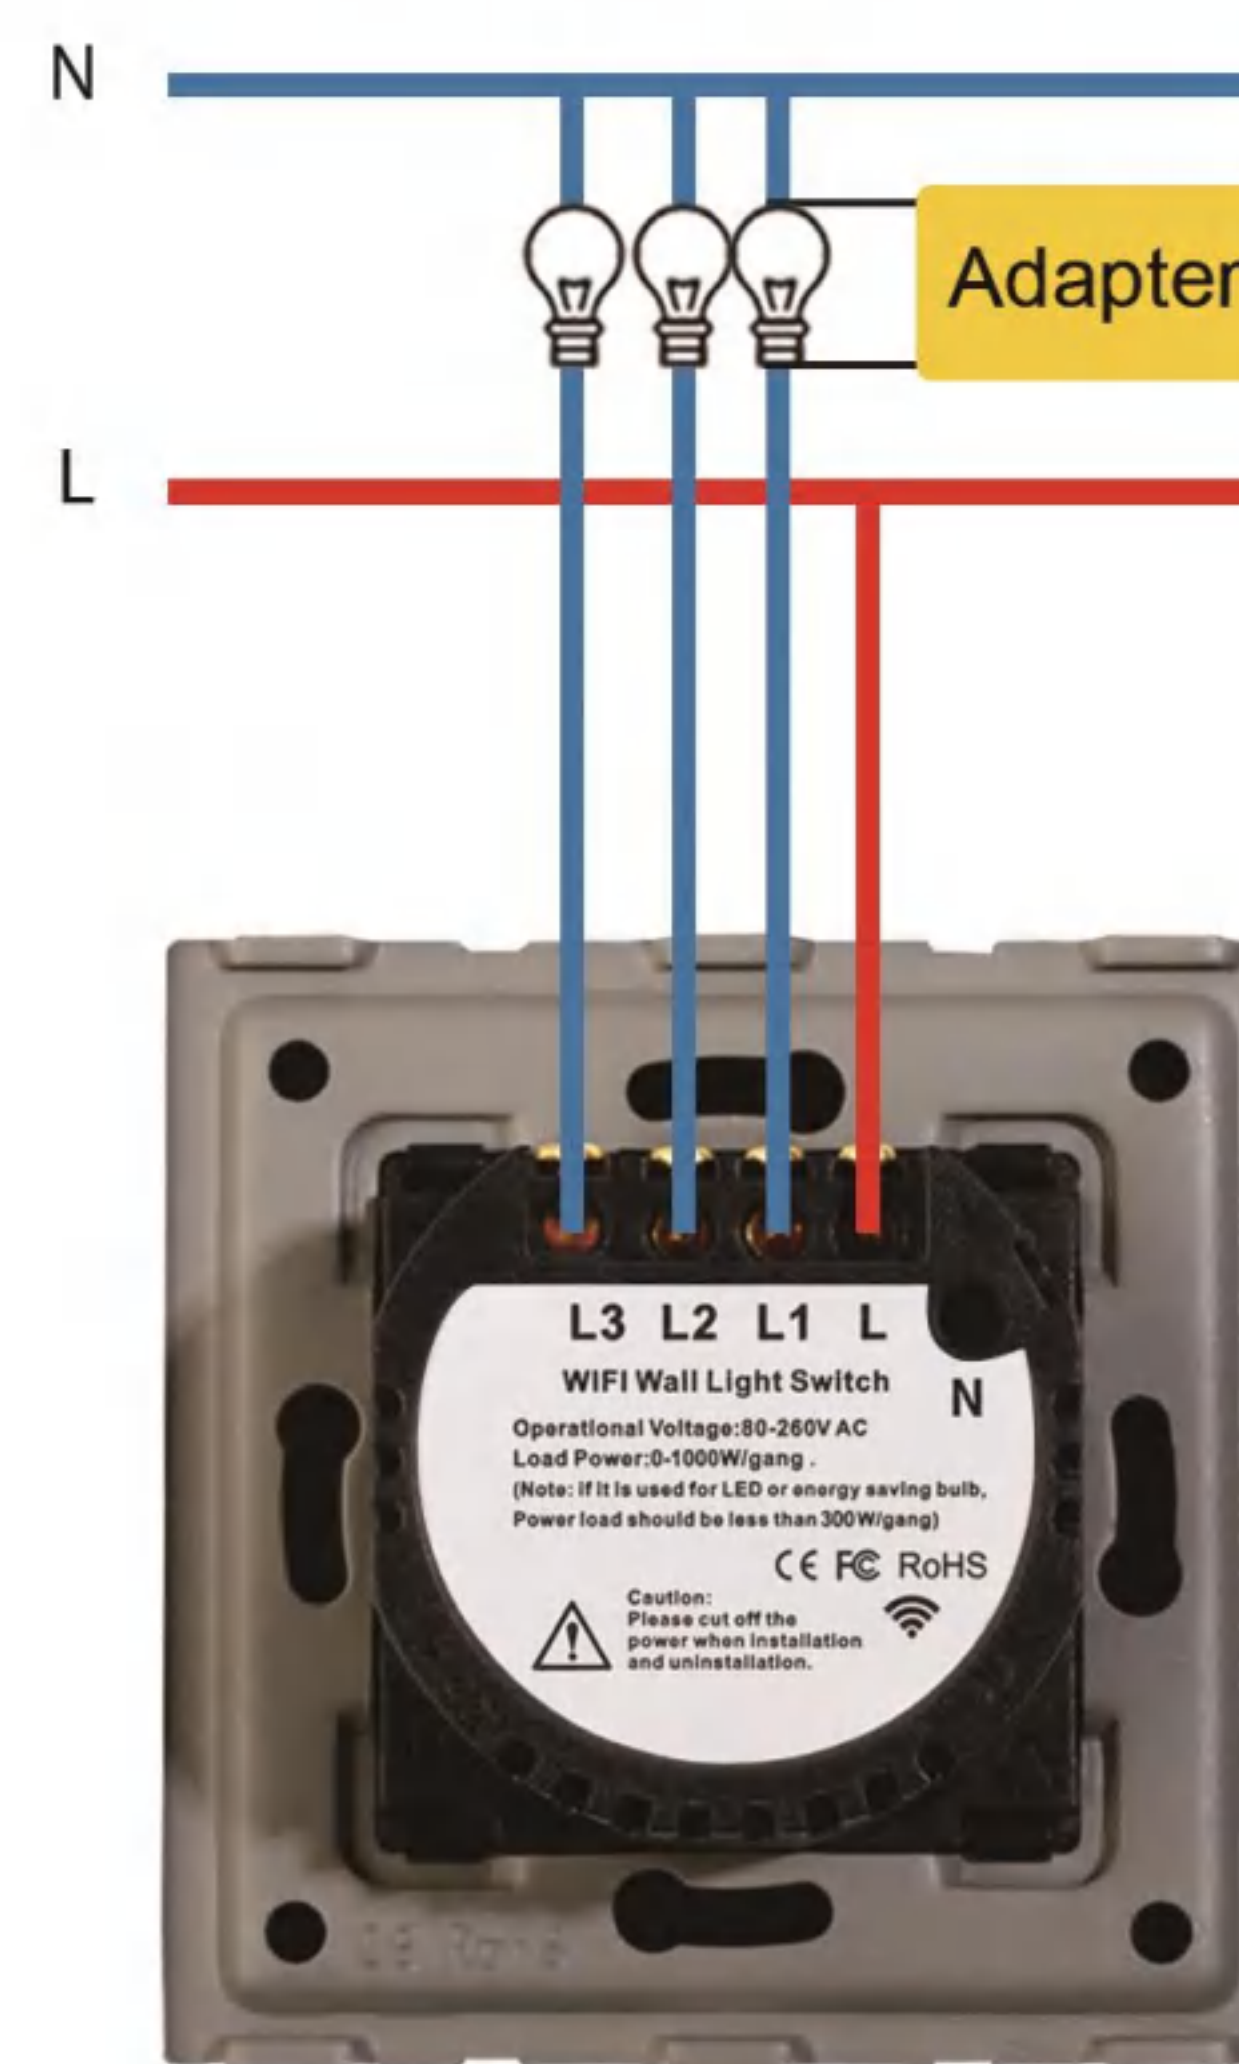

1-Way Wiring (no Neutral)