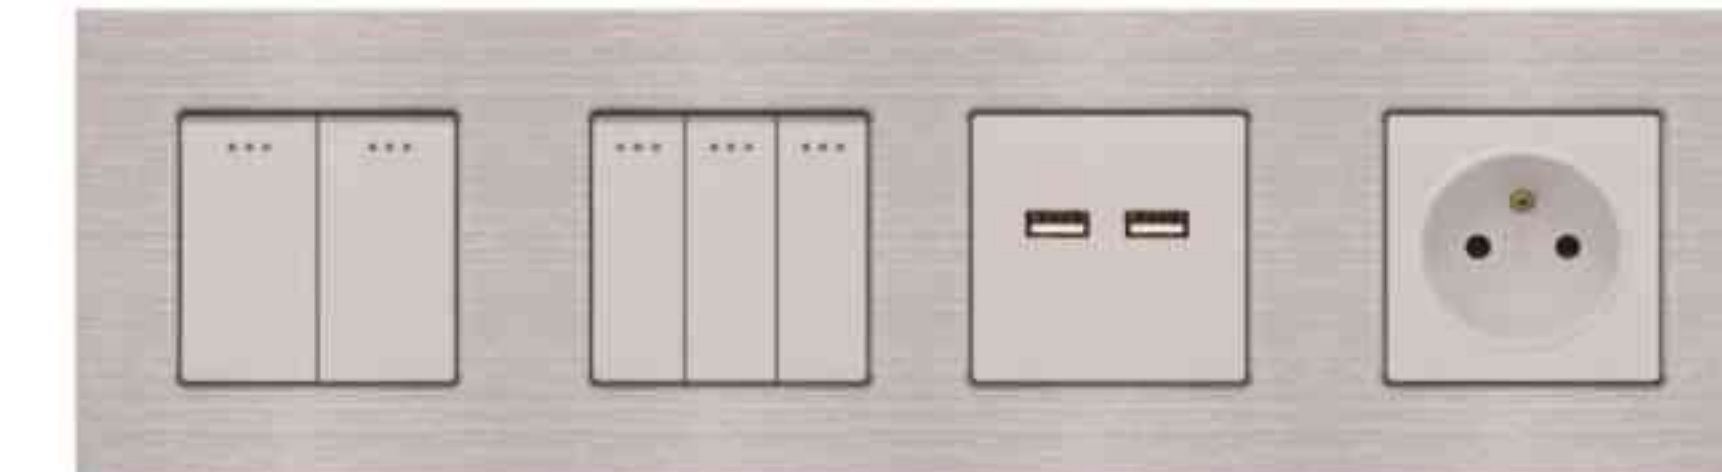

2g Switch+3g Switch+3.1A USB+French Socket M2-P401