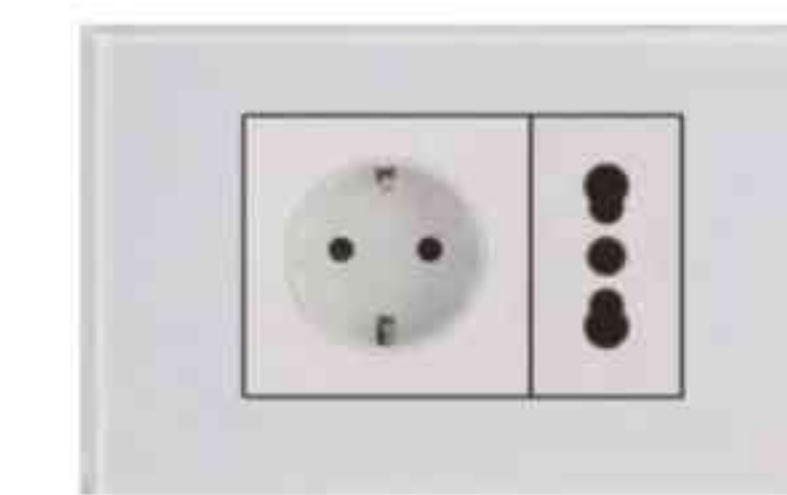

16A Germany Socket+Italian Socket M5-P017