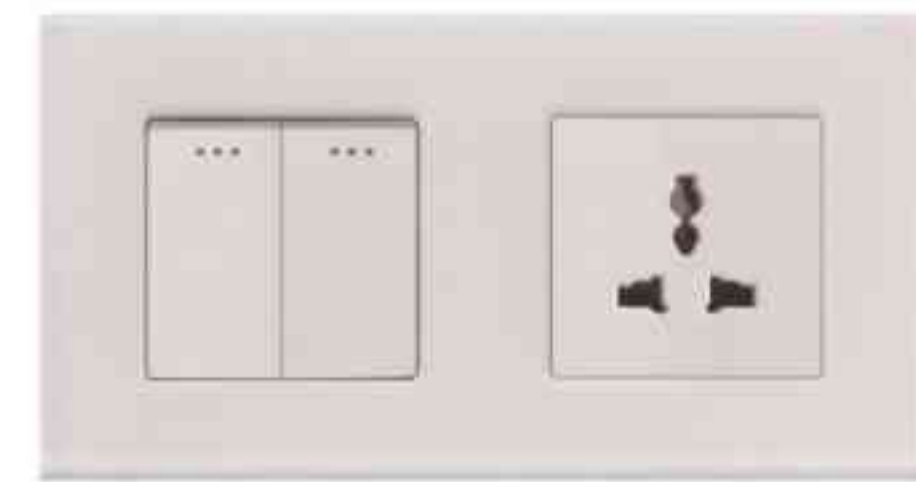

2g1w+MF Socket M1-P210
2g2w+MF Socket M1-P211