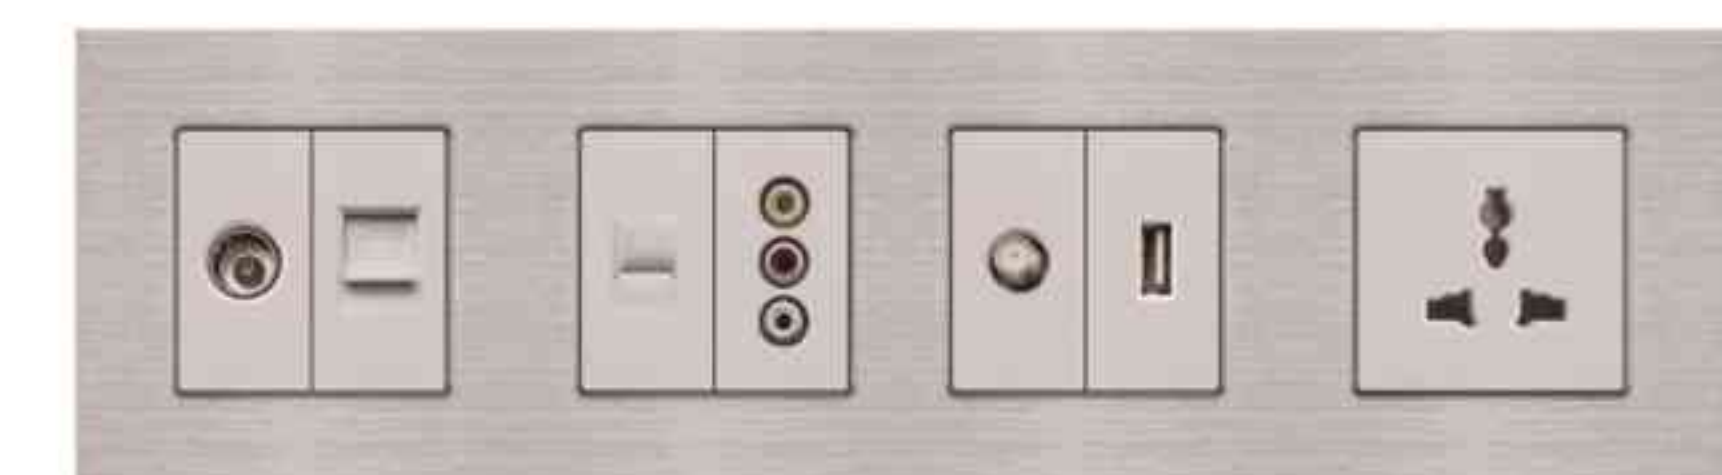

2g+3.1A USB+Double 13A Socket M2-P403

2g+Double Germany Socket M2-P304

Double Germany Socket+2pin Socket&LAN+TV&TEL M2-P404

2g+Double French Socket M2-P305

Triple French Socket+2.4A USB&1g Switch M2-P405

3.1A USB+2pin&LAN+Germany Socket M2-P306