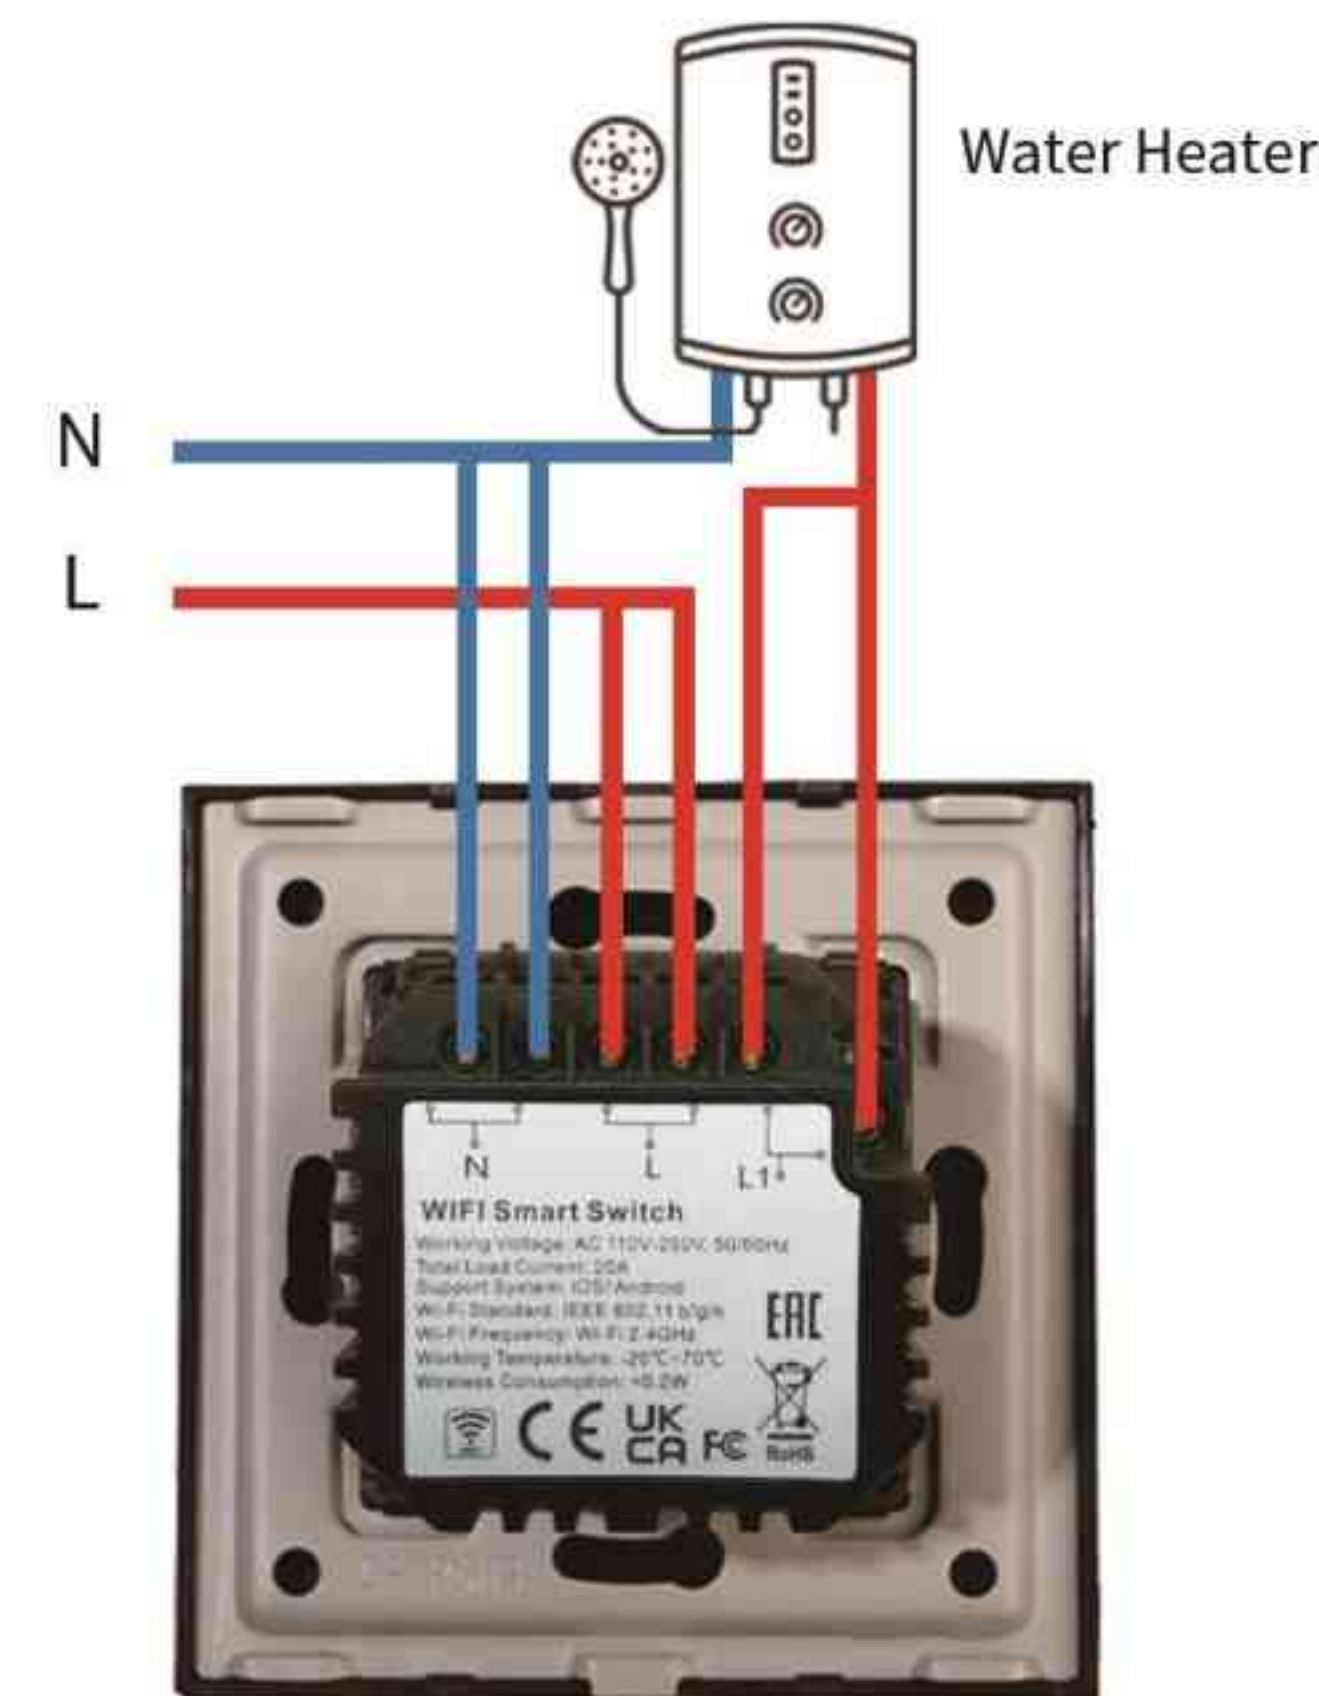

## WiFi Curtain Switch(W1)

Load Power	1000W/gang
Power Supply	Neutral & Live Wires Required
Input voltage	90V-250VAC 50/60Hz
APP	Tuya Smart/Smart Life,Compatible: Alexa,Google Home, IFTTT, etc.
WiFi Standard	2.4Ghz b/g/n, IEEE802.11b/g/n
Working conditions	Temp. -20°C~70°C; Humidity: ≤95%
Power Status	On,off or keep same status as before reset
Indicator	Blue when light on , weak blue when light off
Product Size	86 * 86 * 35mm Product Weight210g
CTN Size	44*32*29cm, 60pcs/ctn

## Non-WiFi Curtain Switch(M1)

Load Power	1000W/gang
Power Supply	Neutral & Live Wires Required
Input voltage	90V-250VAC 50/60Hz
Working conditions	Temp. -20°C~70°C; Humidity: ≤95%
Indicator	Blue when light on , weak blue when light off
Glass Color	White/Black/Gold/Grey/Customized
Standby power	≤0.02W
Life	100000 times
Product Size	86 * 86 * 35mm Product Weight210g
CTN Size	44*32*29cm, 60pcs/ctn

# Glass WiFi 20A Switch(With Neutral)

Load Power	4000W, 20A
Power Supply	Neutral & Live Wires Required
Input voltage	110V-250V AC 50/60Hz
APP	Tuya Smart/Smart Life,Compatible: Alexa,Google Home, IFTTT, etc.
WiFi Standard	2.4Ghz b/g/n, IEEE802.11b/g/n
Working conditions	Temp. -20°C~70°C; Humidity: ≤95%
Power Status	On,off or keep same status as before reset
Indicator	Blue when light on , weak blue when light off
Product Size	86 * 86 * 35mm Product Weight210g
CTN Size	44*32*29cm, 60pcs/ctn