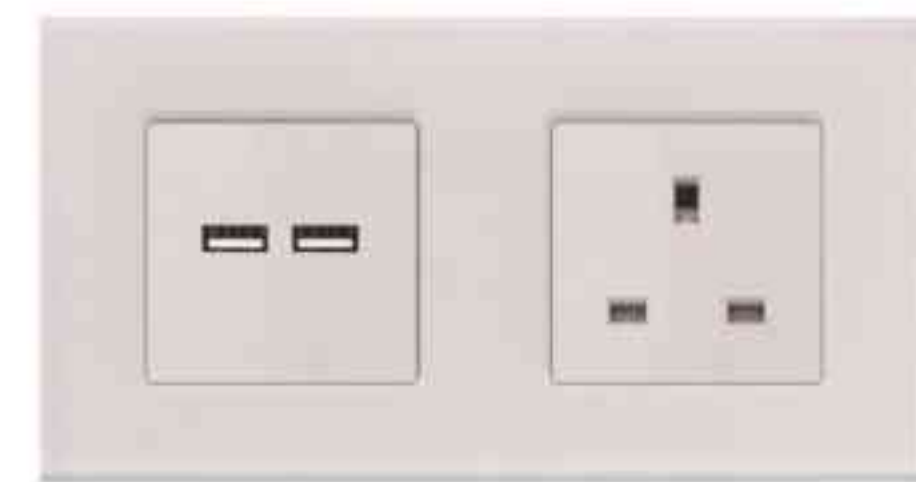

3.1A USB+13A Socket M1-P213