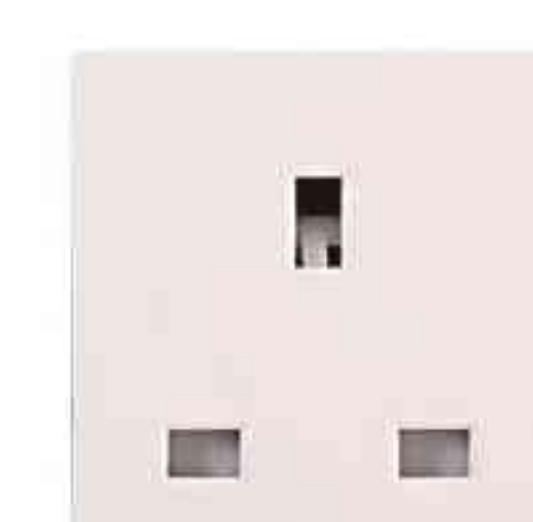

3pin UK Socket, 13A MP012