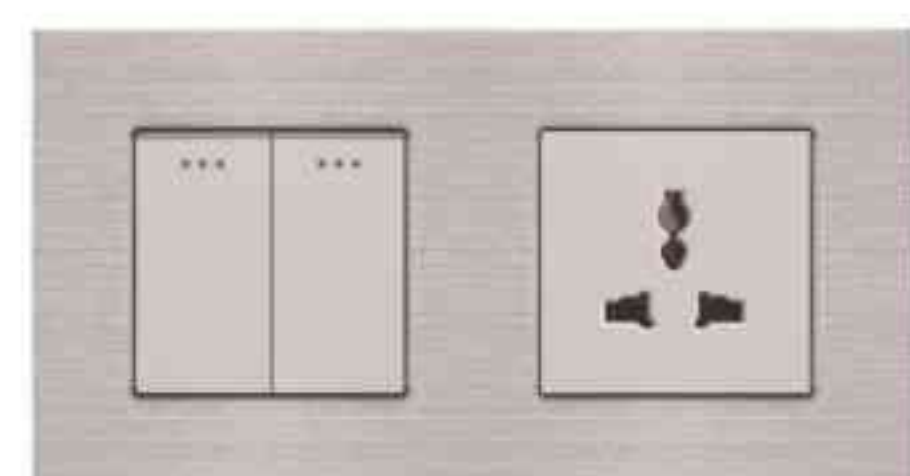

2g1w+MF Socket M2-P210
2g2w+MF Socket M2-P211