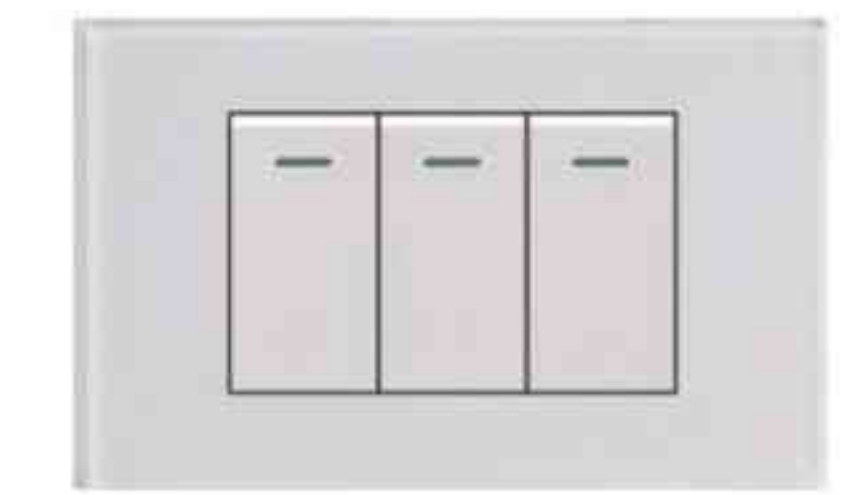

3g1w Switch M5-P007
3g2w Switch M5-P008