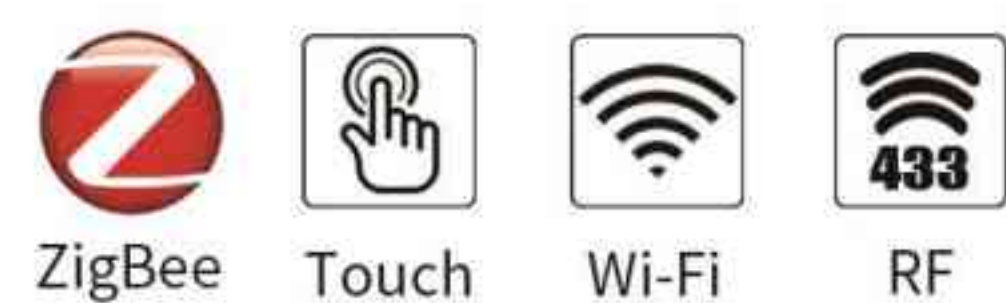

Smart Switch+Socket