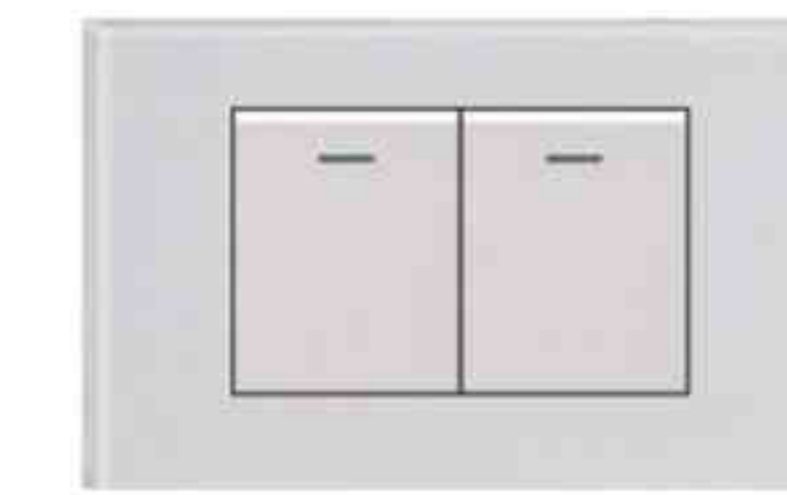

2g1w Switch M5-P005
2g2w Switch M5-P006