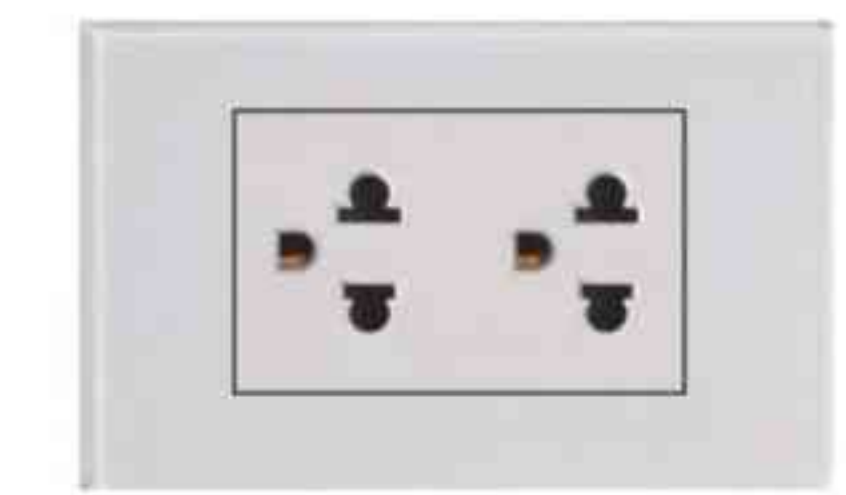

Double Thailand 3 Pole Socket M5-P011