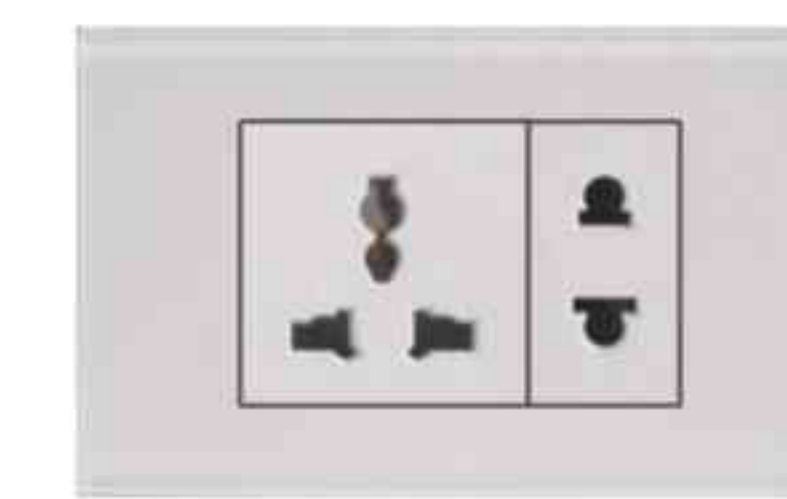

MF Socket+2 Pin Socket M5-P014