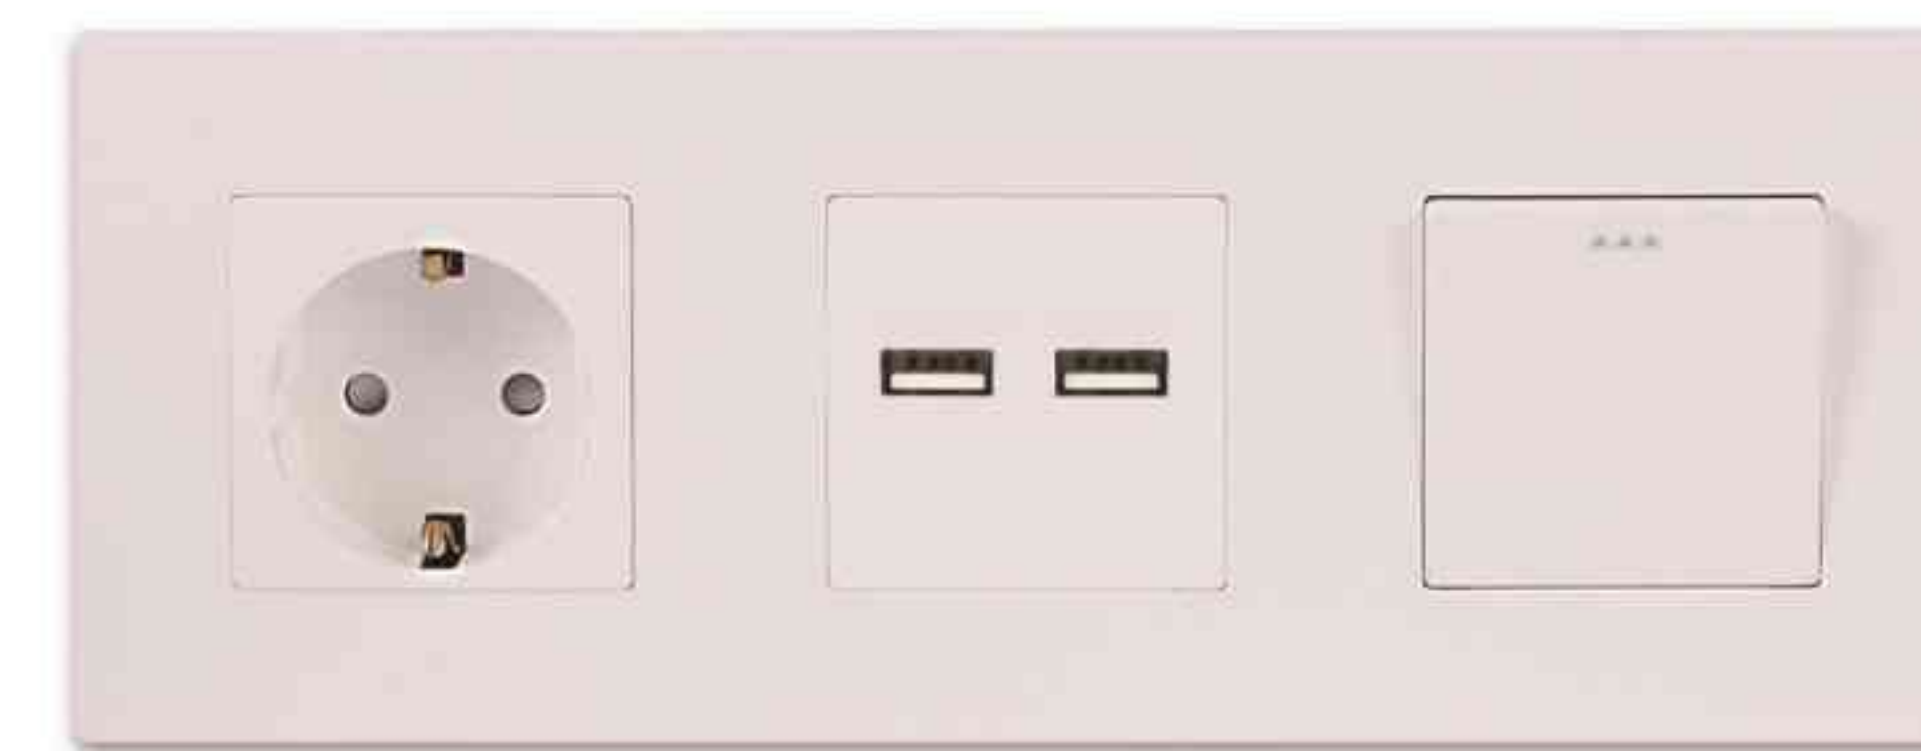

3g1w Push Switch P1-P107  
3g2w Push Switch P1-P108

SAT+1A USB Socket

3.1A USB Socket

20A/45A Switch

Floor Lamp

Internet+TV

HDMI+2pin Socket

Germany Socket+3.1A USB+1gang Push Switch