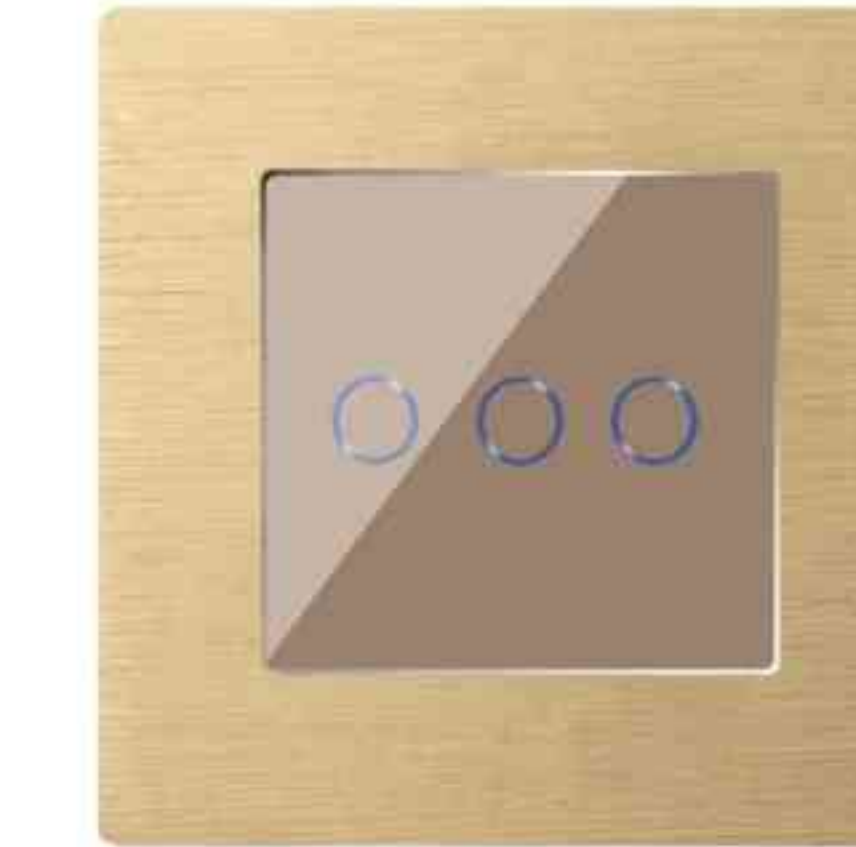

WiFi 3g1w touch switch 2000W W2-301
WiFi 3g1w touch switch 1600W/g L2-301
WiFi+RF 3g1w touch switch 1600W/g L2-R301
3g1w touch switch,500W/g S2-301
3g1w touch switch 2000W M2-301
3g2w touch switch 2000W M2-302
Zigbee 3g1w touch switch 1000W Z2-301