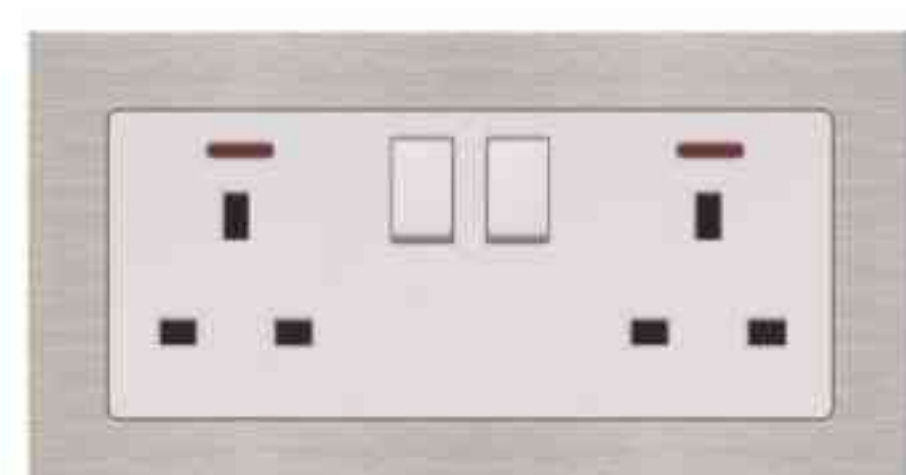

Double 13A Switched Socket M2-P222