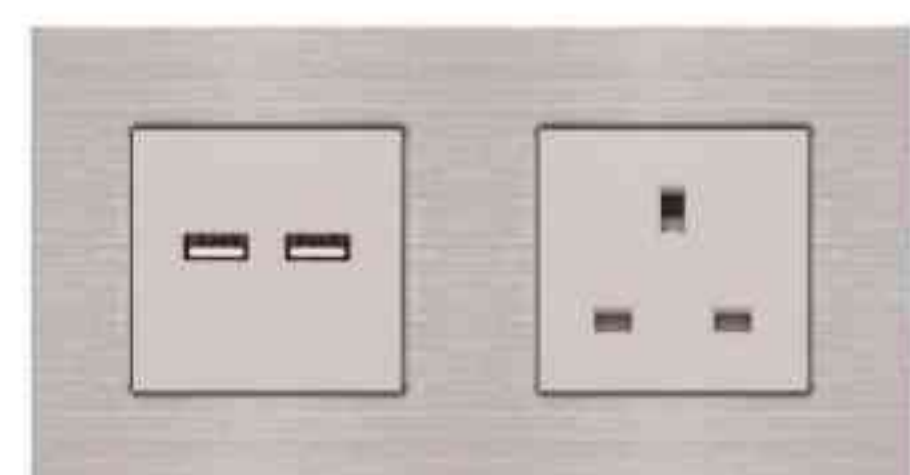

3.1A USB+13A Socket M2-P213