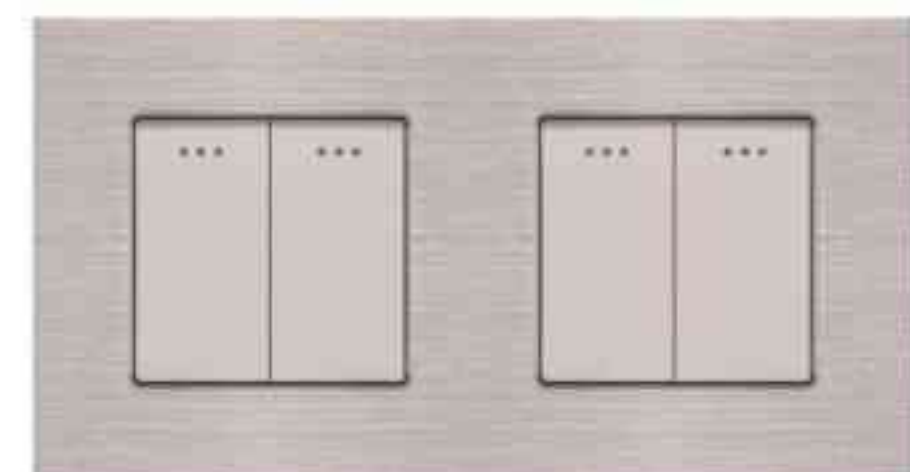

M2 Alum Normal Switch& Socket

Double 2g1w Switch M2-P201
Double 2g2w Switch M2-P202
2g1w+2g2w Switch M2-P203