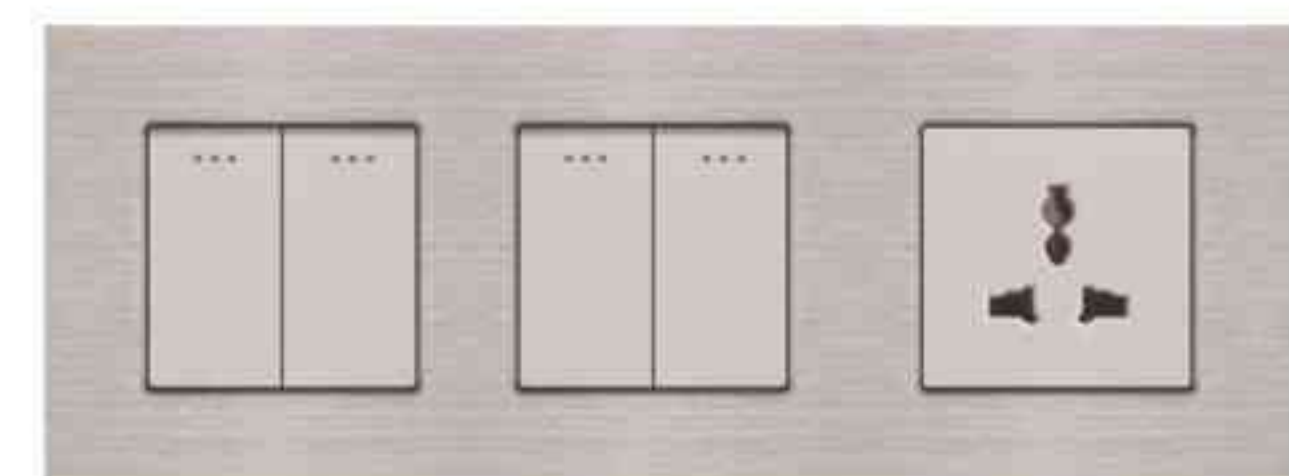

2g+2g+MF Socket M2-P302