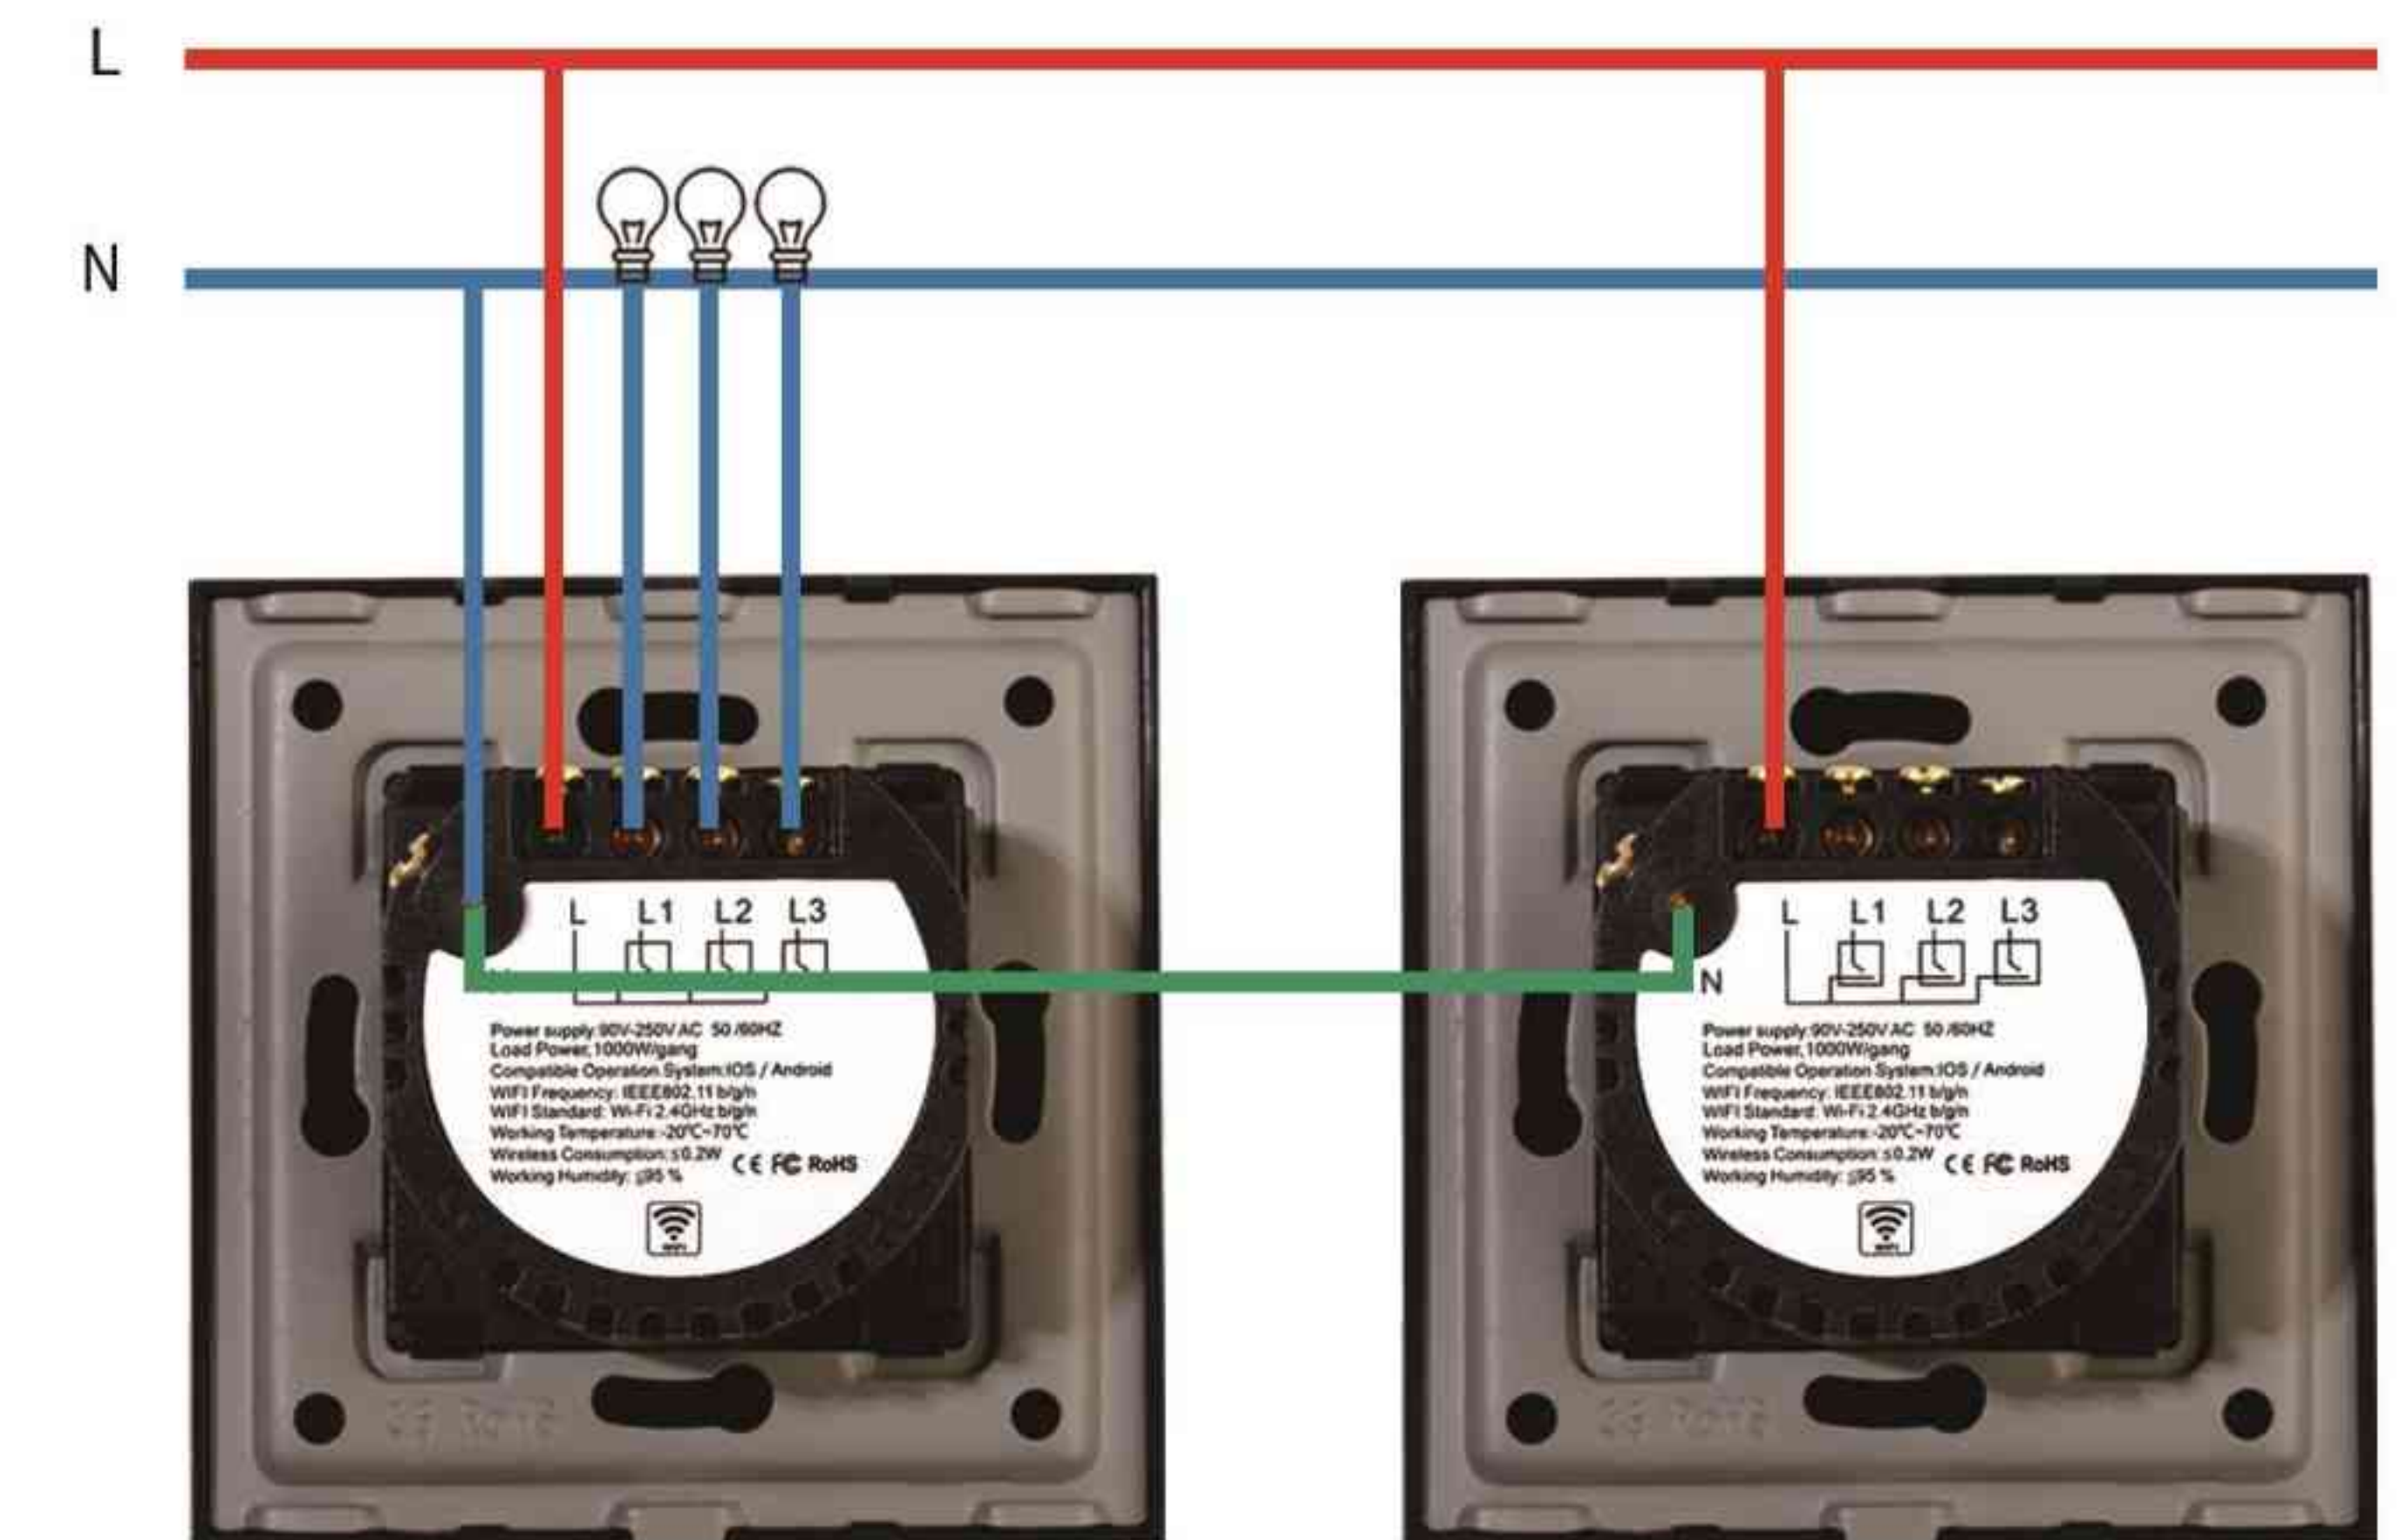

2-Way Wiring

Have 2way or multi-way function and can be controlled by touch or by APP after multi-control association in APP .