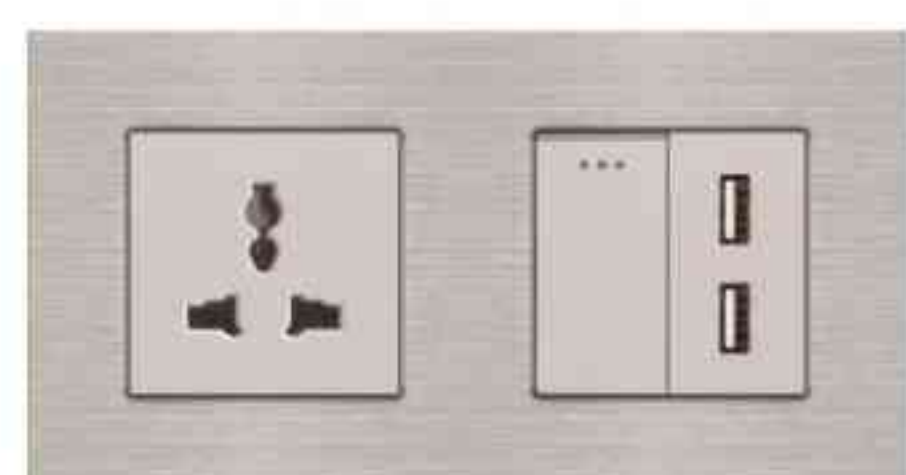

MF Socket+1g1w Switch&2.4A USB M2-P217
MF Socket+1g2w Switch&2.4A USB M2-P218