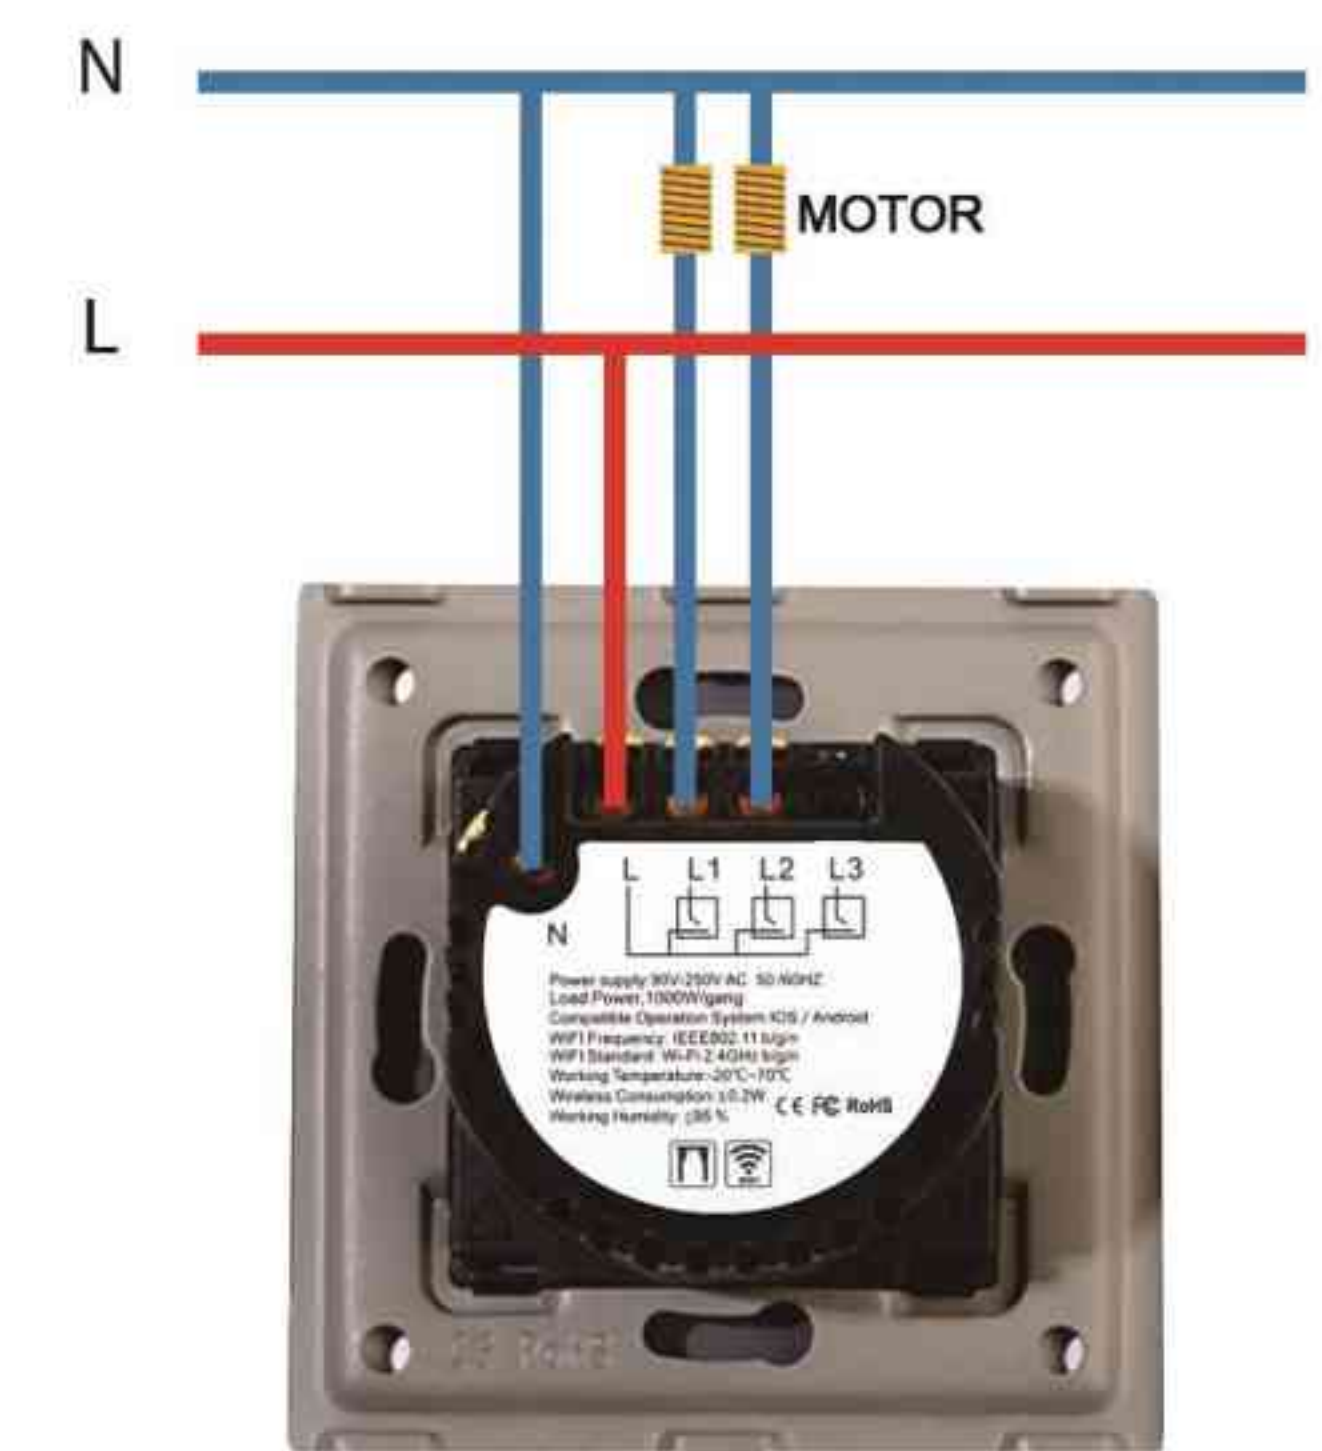

# EU/UK TOUCH CURTAIN SWITCH

W1-C201WH(Wifi)  
W1-RC201WH(Wifi&RF)  
M1-C201WH  
M1-RC201WH(RF)

Shutter Switch 1000W  
W1-SC201

W1-C201GD(Wifi)  
W1-RC201GD(Wifi&RF)  
M1-C201GD  
M1-RC201GD(RF)

## WiFi Curtain Switch(W1)

Load Power	1000W/gang
Power Supply	Neutral & Live Wires Required
Input voltage	90V-250VAC 50/60Hz
APP	Tuya Smart/Smart Life,Compatible: Alexa,Google Home, IFTTT, etc.
WiFi Standard	2.4Ghz b/g/n, IEEE802.11b/g/n
Working conditions	Temp. -20°C~70°C; Humidity: ≤95%
Power Status	On,off or keep same status as before reset
Indicator	Blue when light on , weak blue when light off
Product Size	86 * 86 * 35mm Product Weight210g
CTN Size	44*32*29cm, 60pcs/ctn