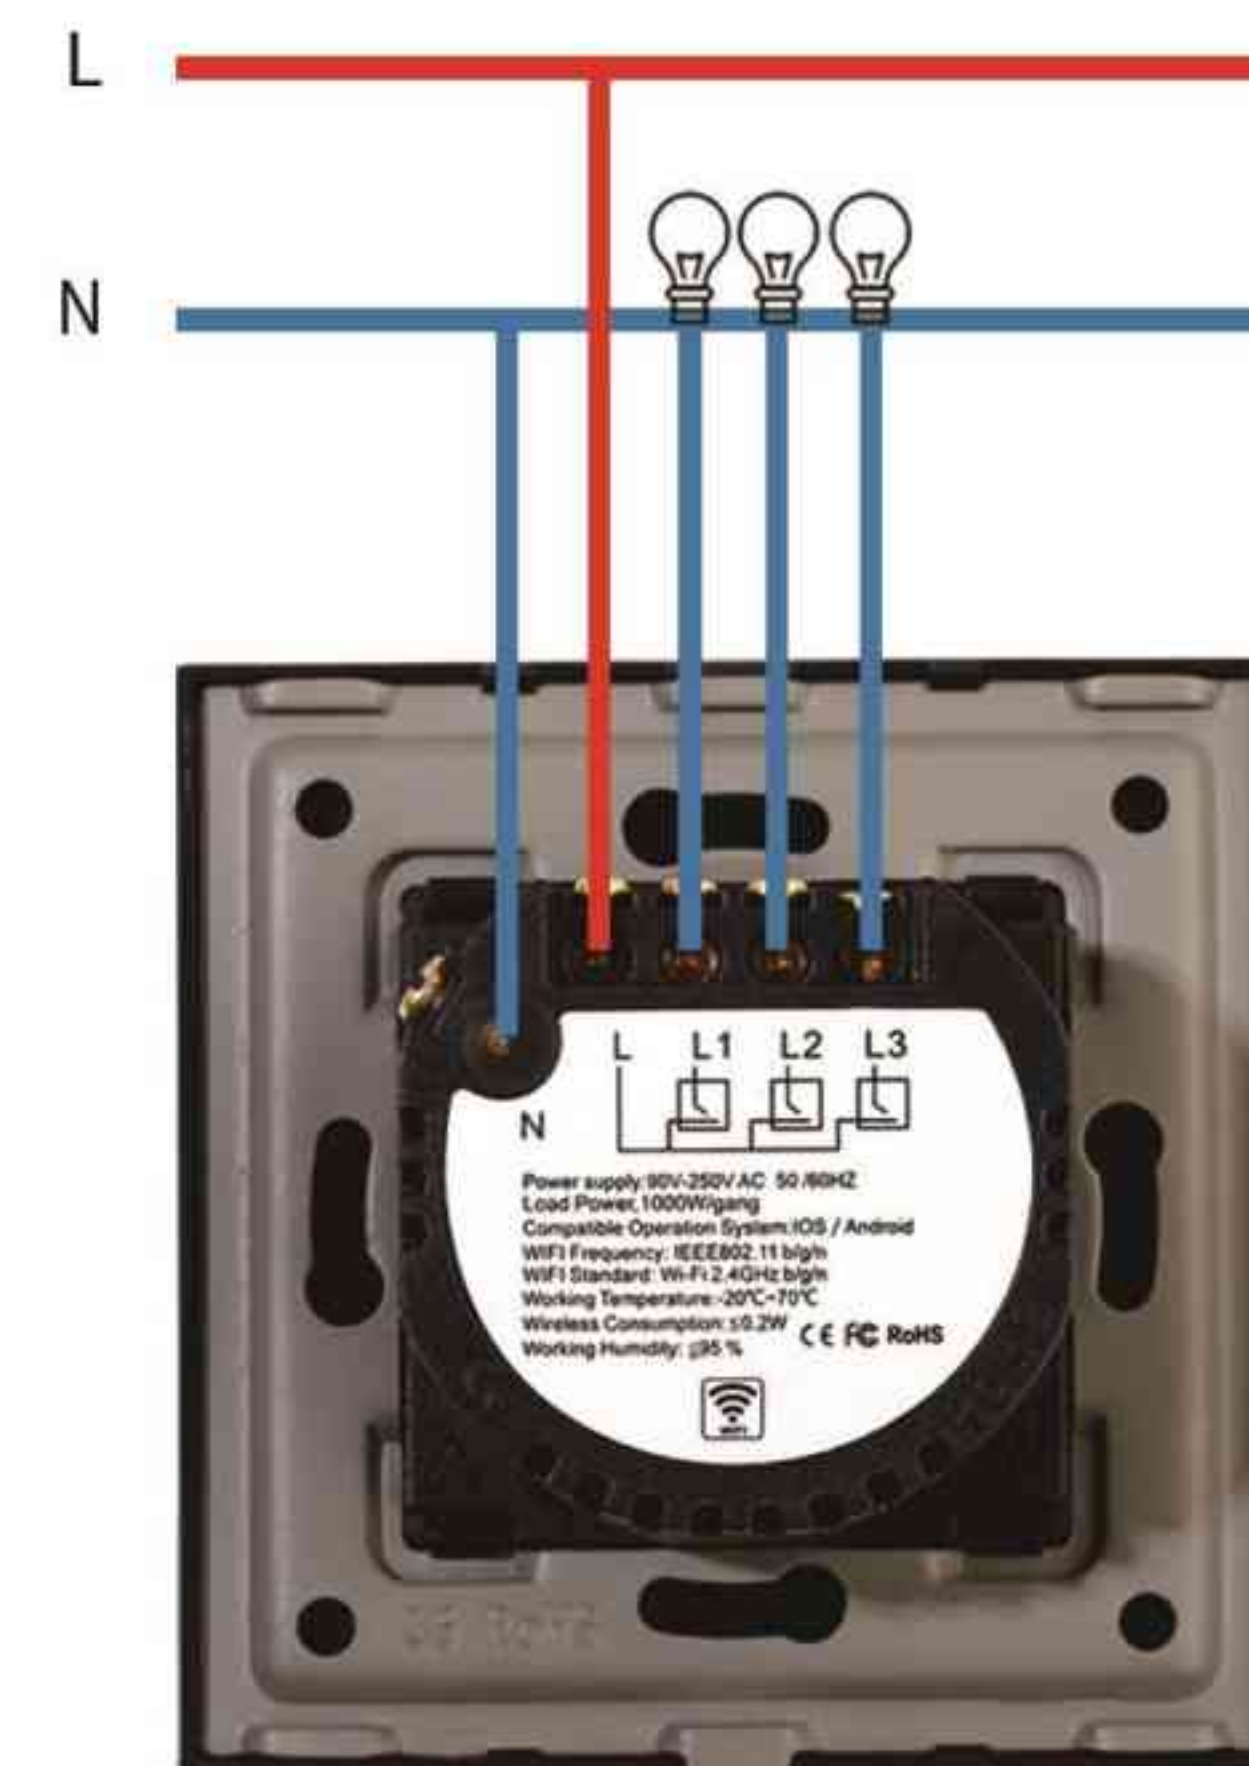

1-Way Wiring