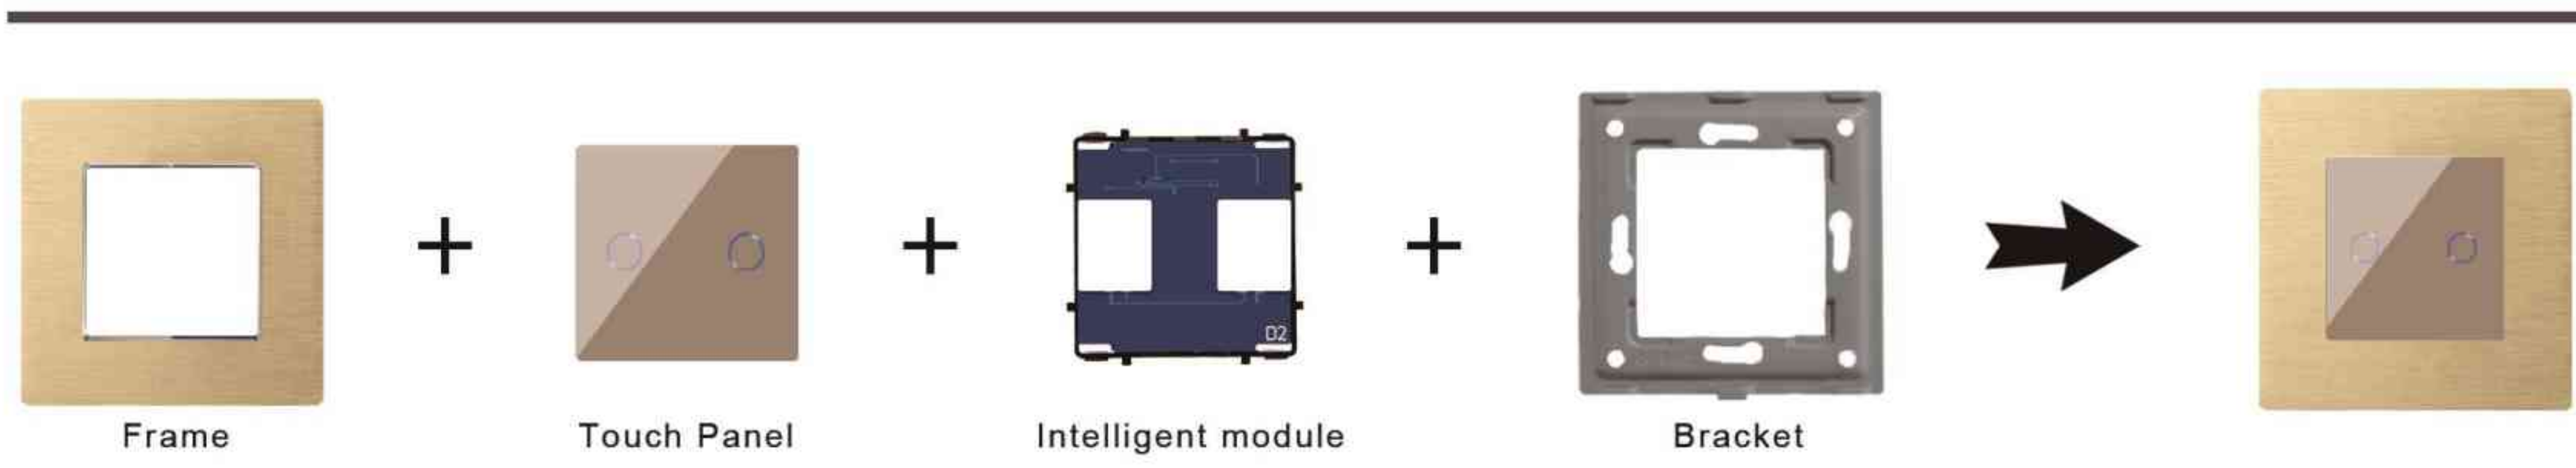

How to Assemble

Aluminum plate