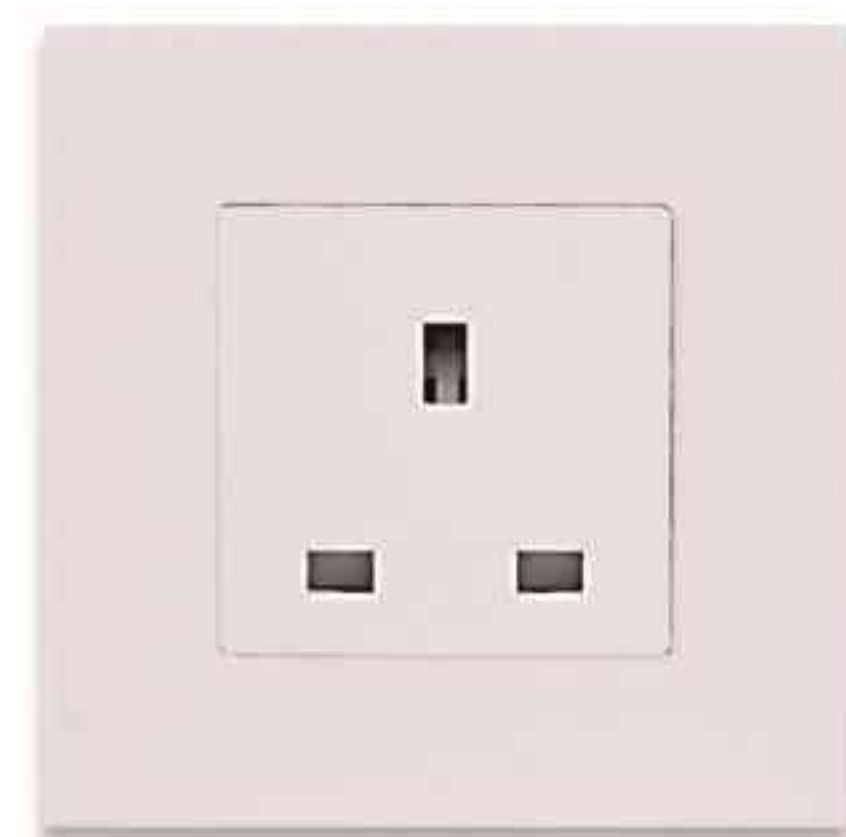

16A UK Switched Socket With
P1-145