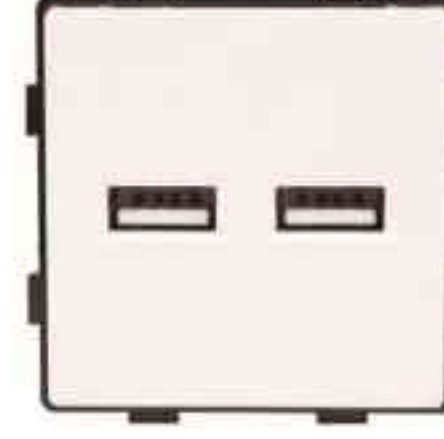

Dual USB Socket 5V 3.1A MP013