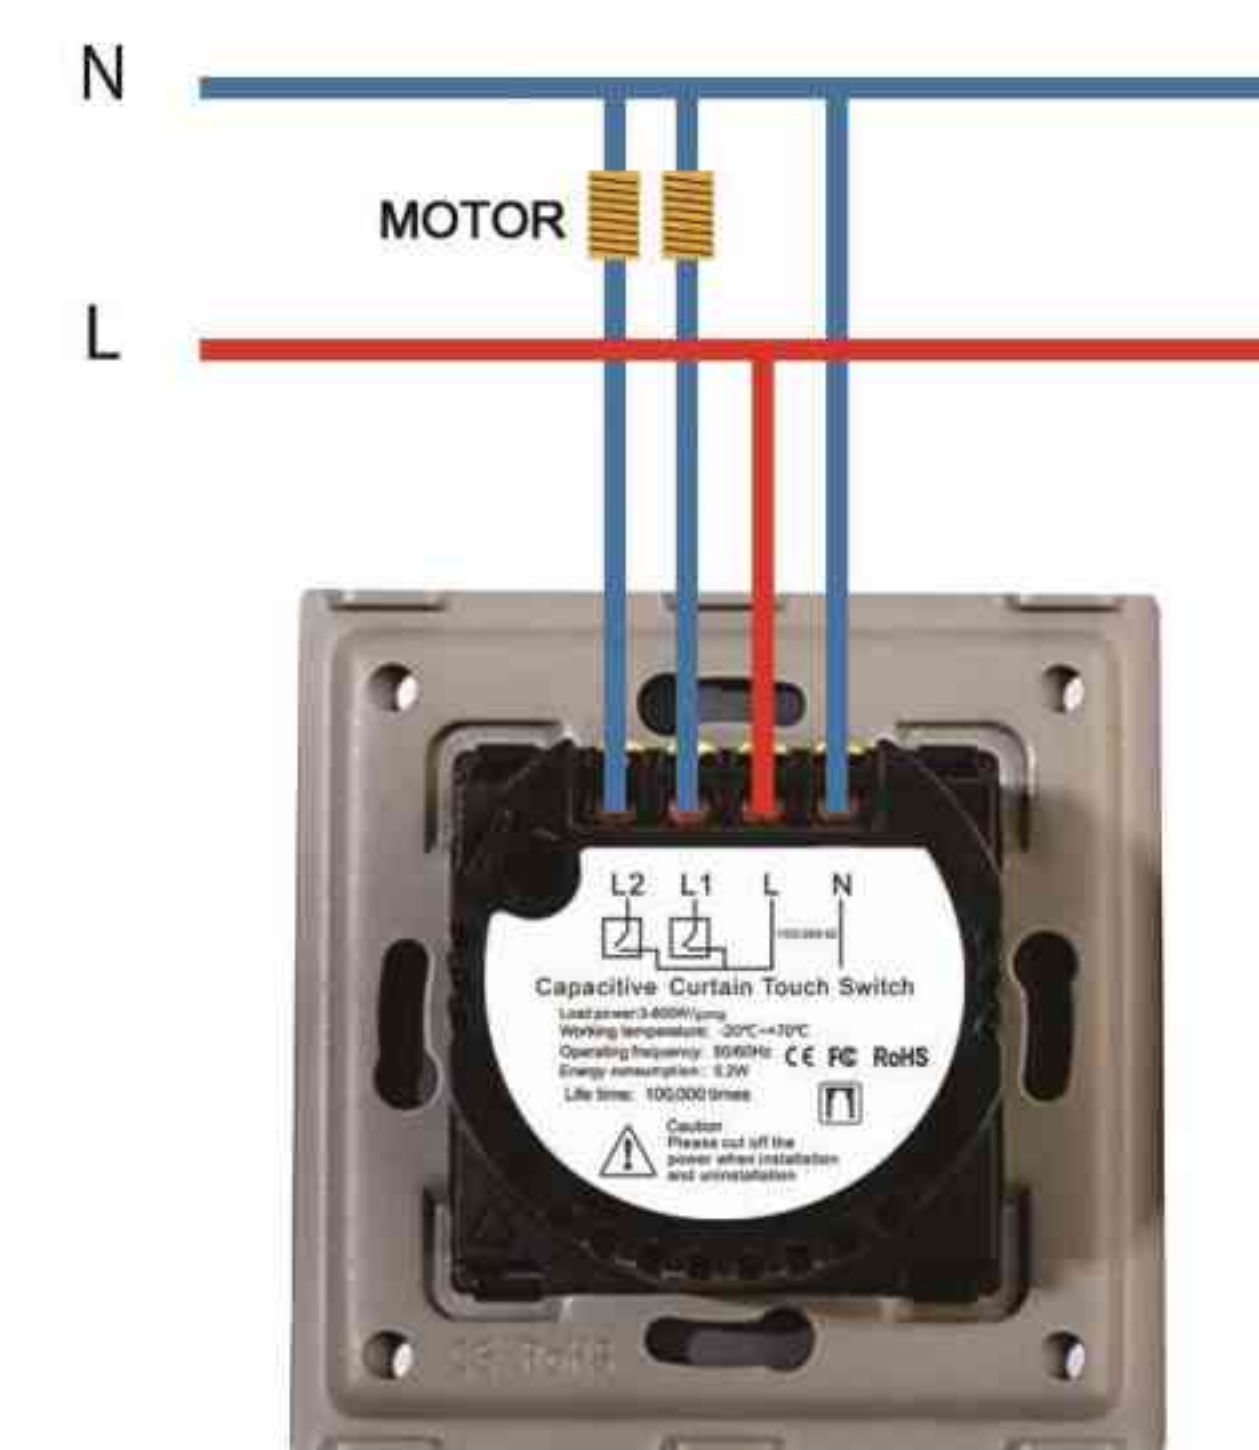

Load Power	1000W/gang
Power Supply	Neutral & Live Wires Required
Input voltage	90V-250VAC 50/60Hz
Working conditions	Temp. -20°C~70°C; Humidity: ≤95%
Indicator	Blue when light on , weak blue when light off
Glass Color	White/Black/Gold/Grey/Customized
Standby power	≤0.02W
Life	100000 times
Product Size	86 * 86 * 35mm Product Weight210g
CTN Size	44*32*29cm, 60pcs/ctn