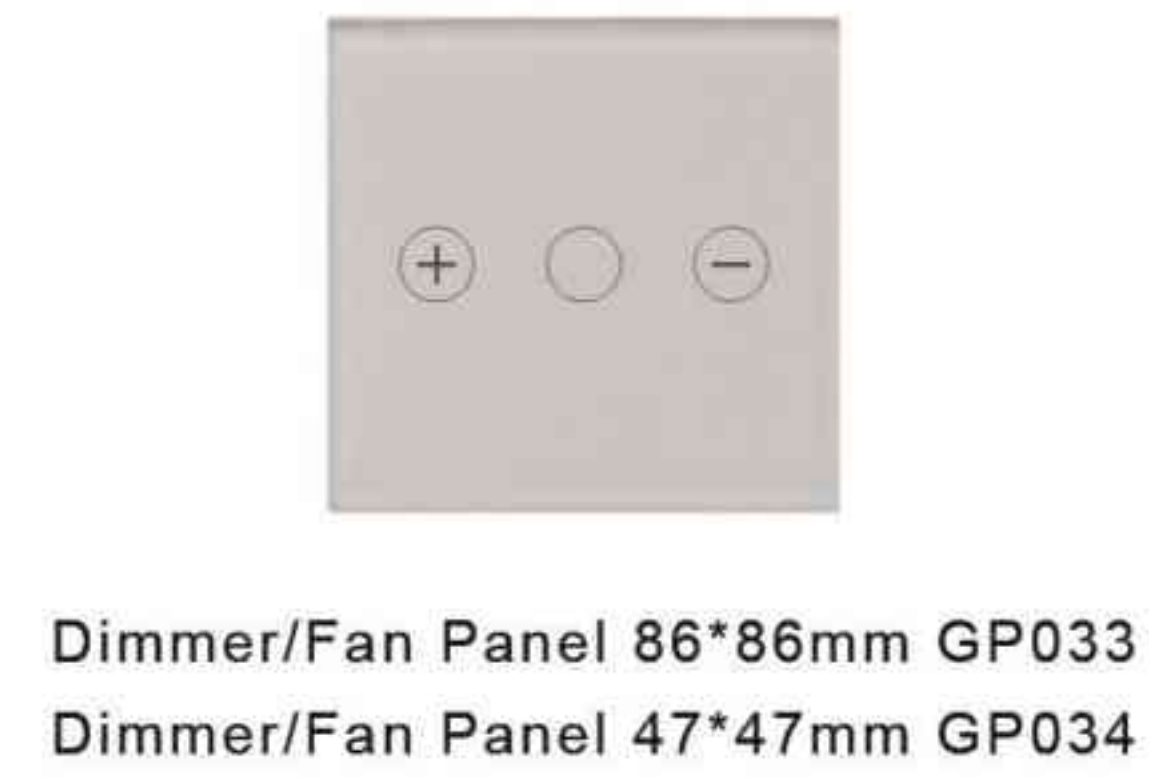

PANELS & MODULARS

Glass Panels