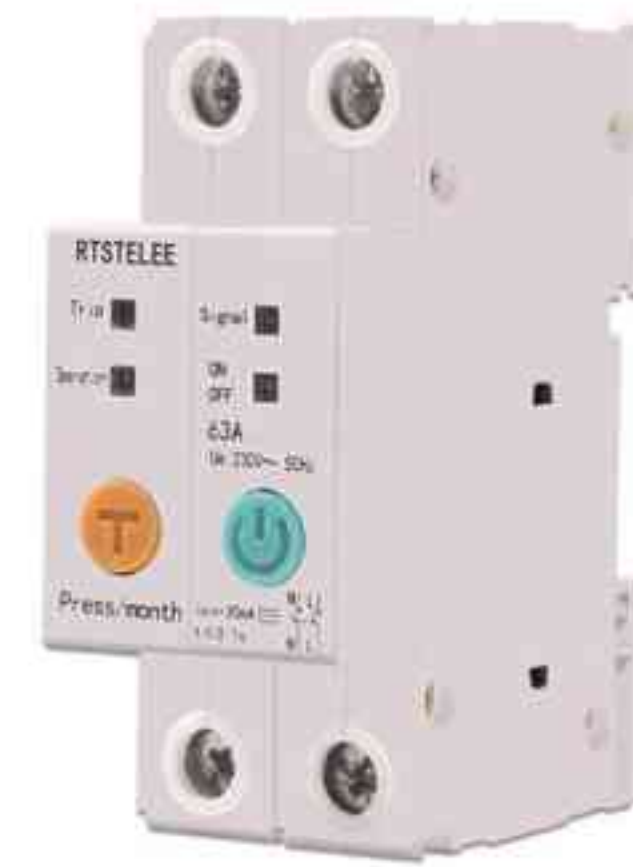

Ewelink Recloser with Metering
1P 63A 220V,18*50*90mm 2E1P-63LM
2P 63A 220V,36*50*90mm 2E2P-63LM