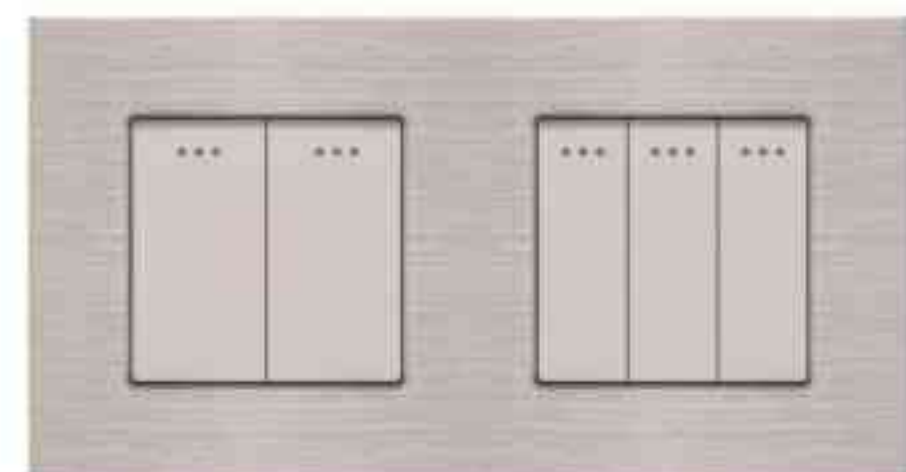

2g1w+3g1w Switch M2-P204
2g2w+3g2w Switch M2-P205