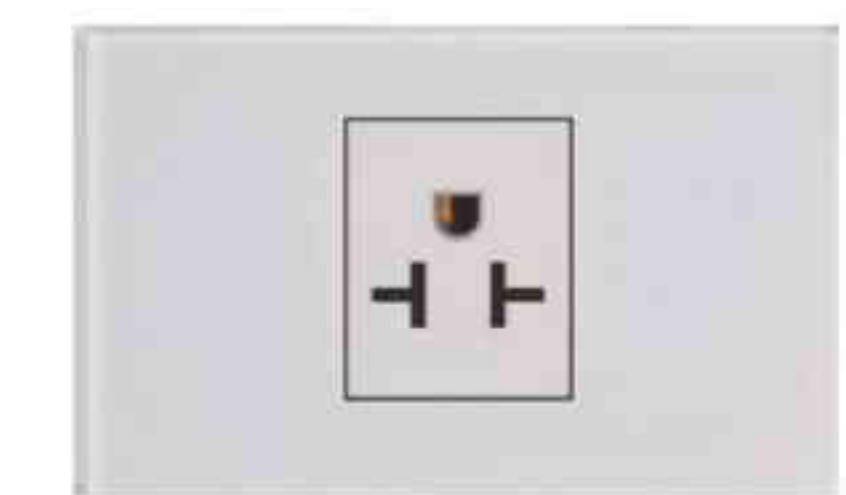

Aircon Socket M5-P023