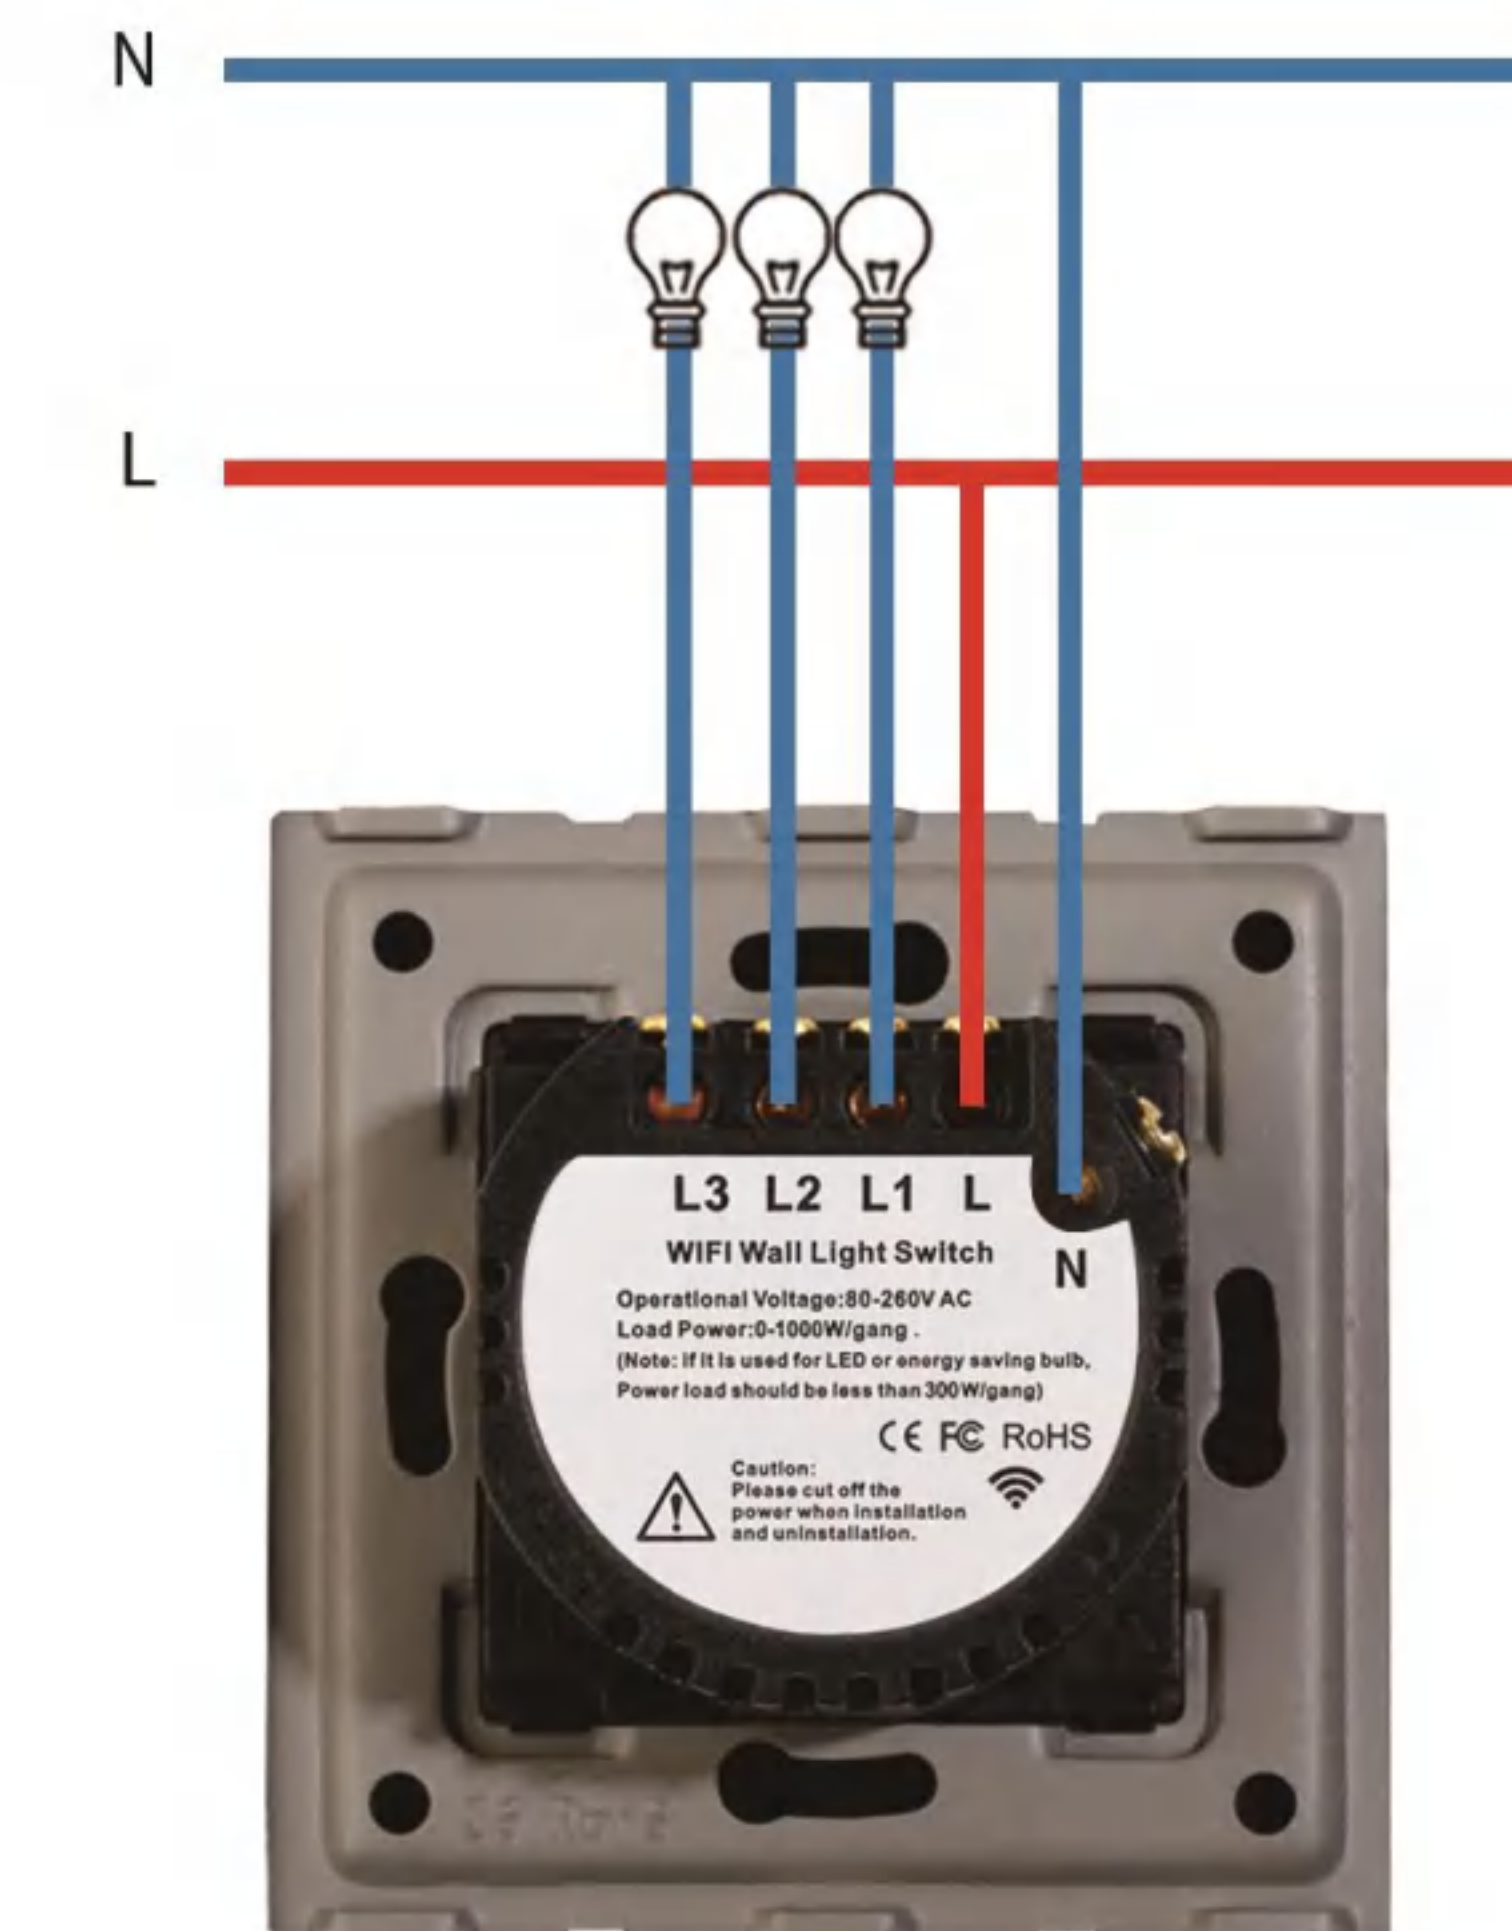

1-Way Wiring (with Neutral)