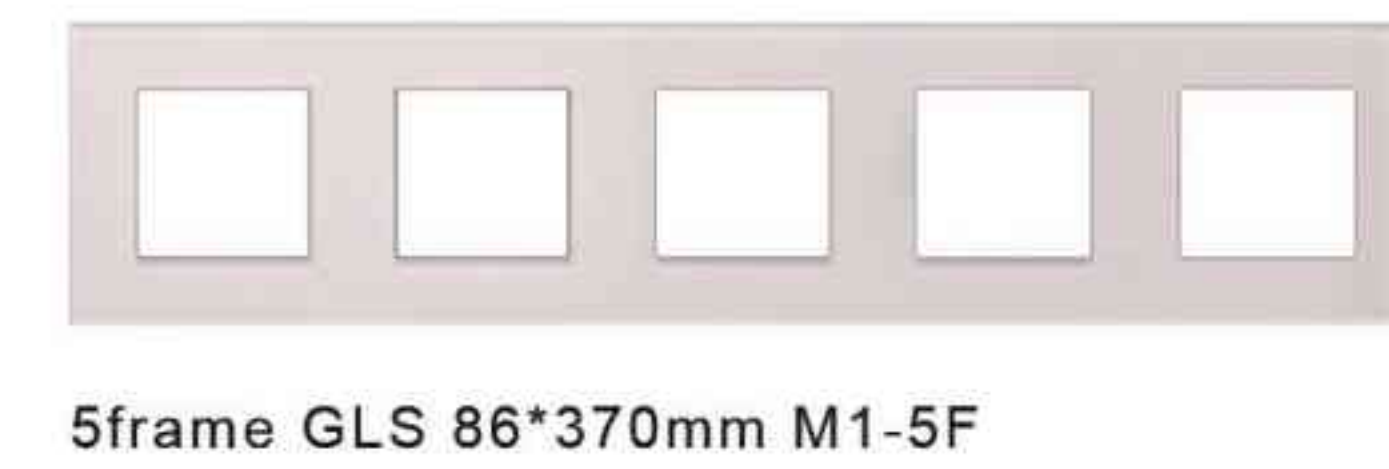

Glass 1 Frames