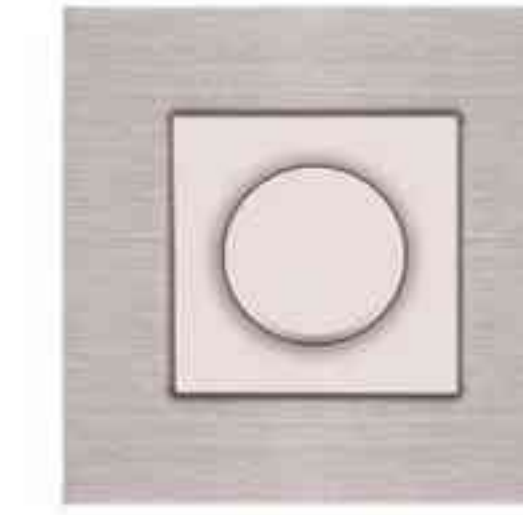

M2 Alum Normal Switch& Socket

Light Dimmer Switch M2-P127