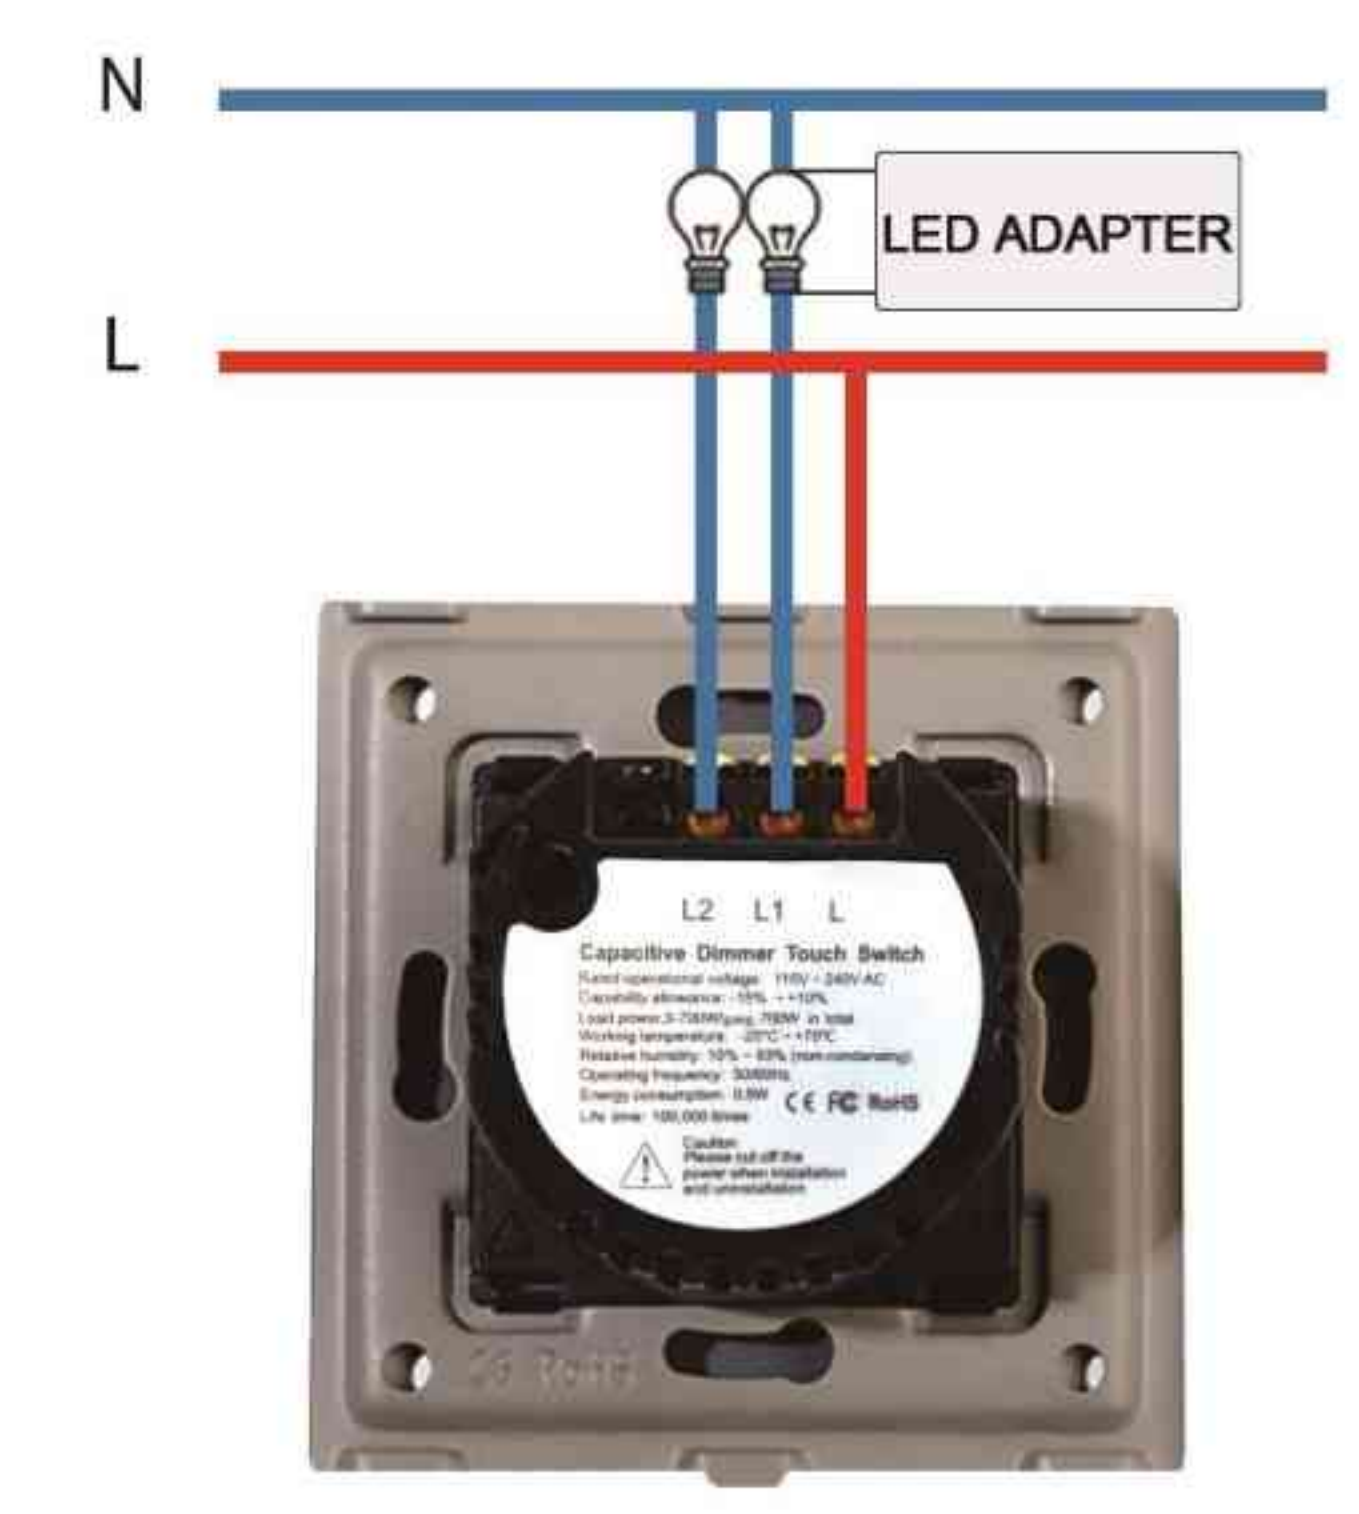

Non-WiFi Dimmer Switch(M1)

Load Power	1way dimmer:3-700W/gang,700W total 2way dimmer:3-200w/gang,200W total
Power Supply	Single live wire.No need neutral
Input voltage	110V-240VAC 50/60Hz
Working conditions	Temp. -20°C~70°C; Humidity: 10%~93%
Indicator	Blue when light on , weak blue when light off
Product Size	86 * 86 * 35mm Product Weight210g
CTN Size	44*32*29cm, 60pcs/ctn
Remarks	Led adapter is necessary only when lamp flash/flicker