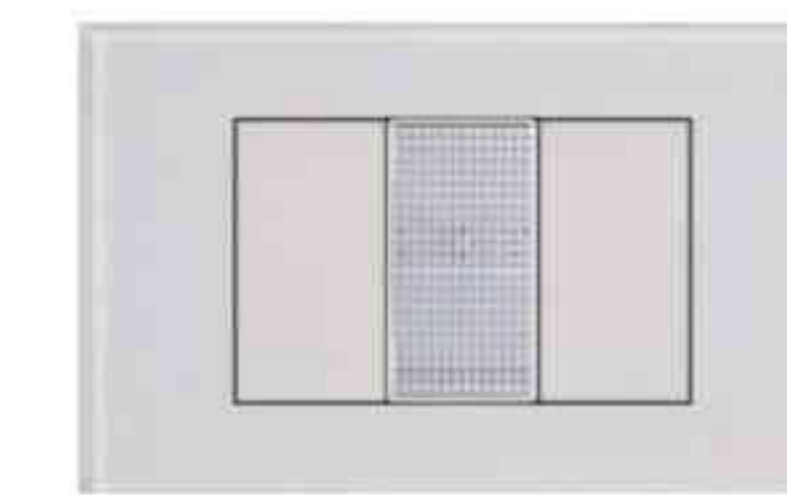

Footlight M5-P025