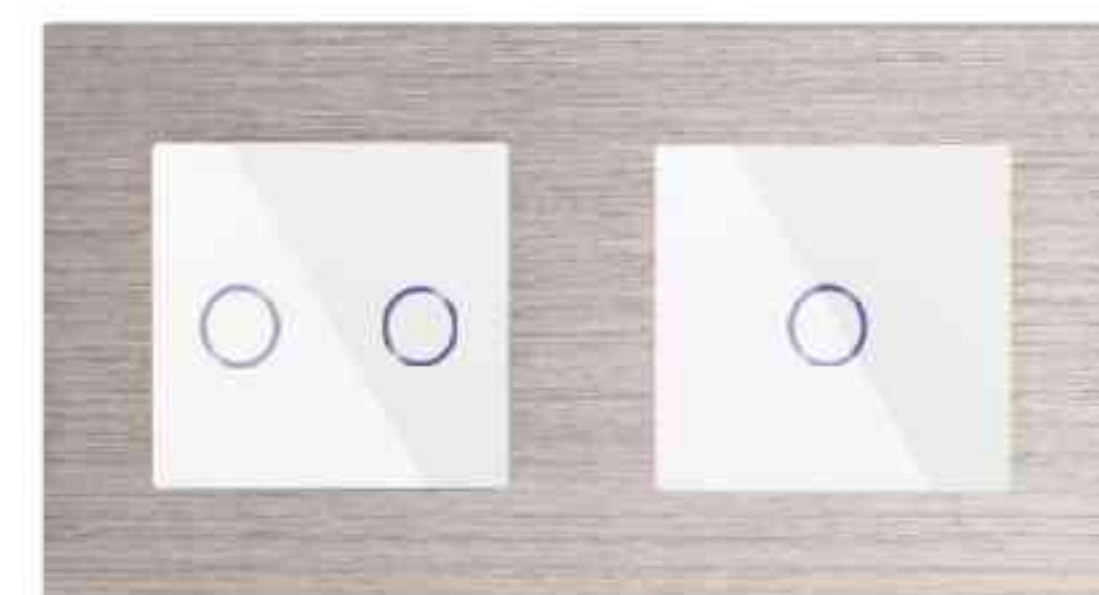

2gang+1gang
1way/2way
Touch/WiFi/RF/ZigBee