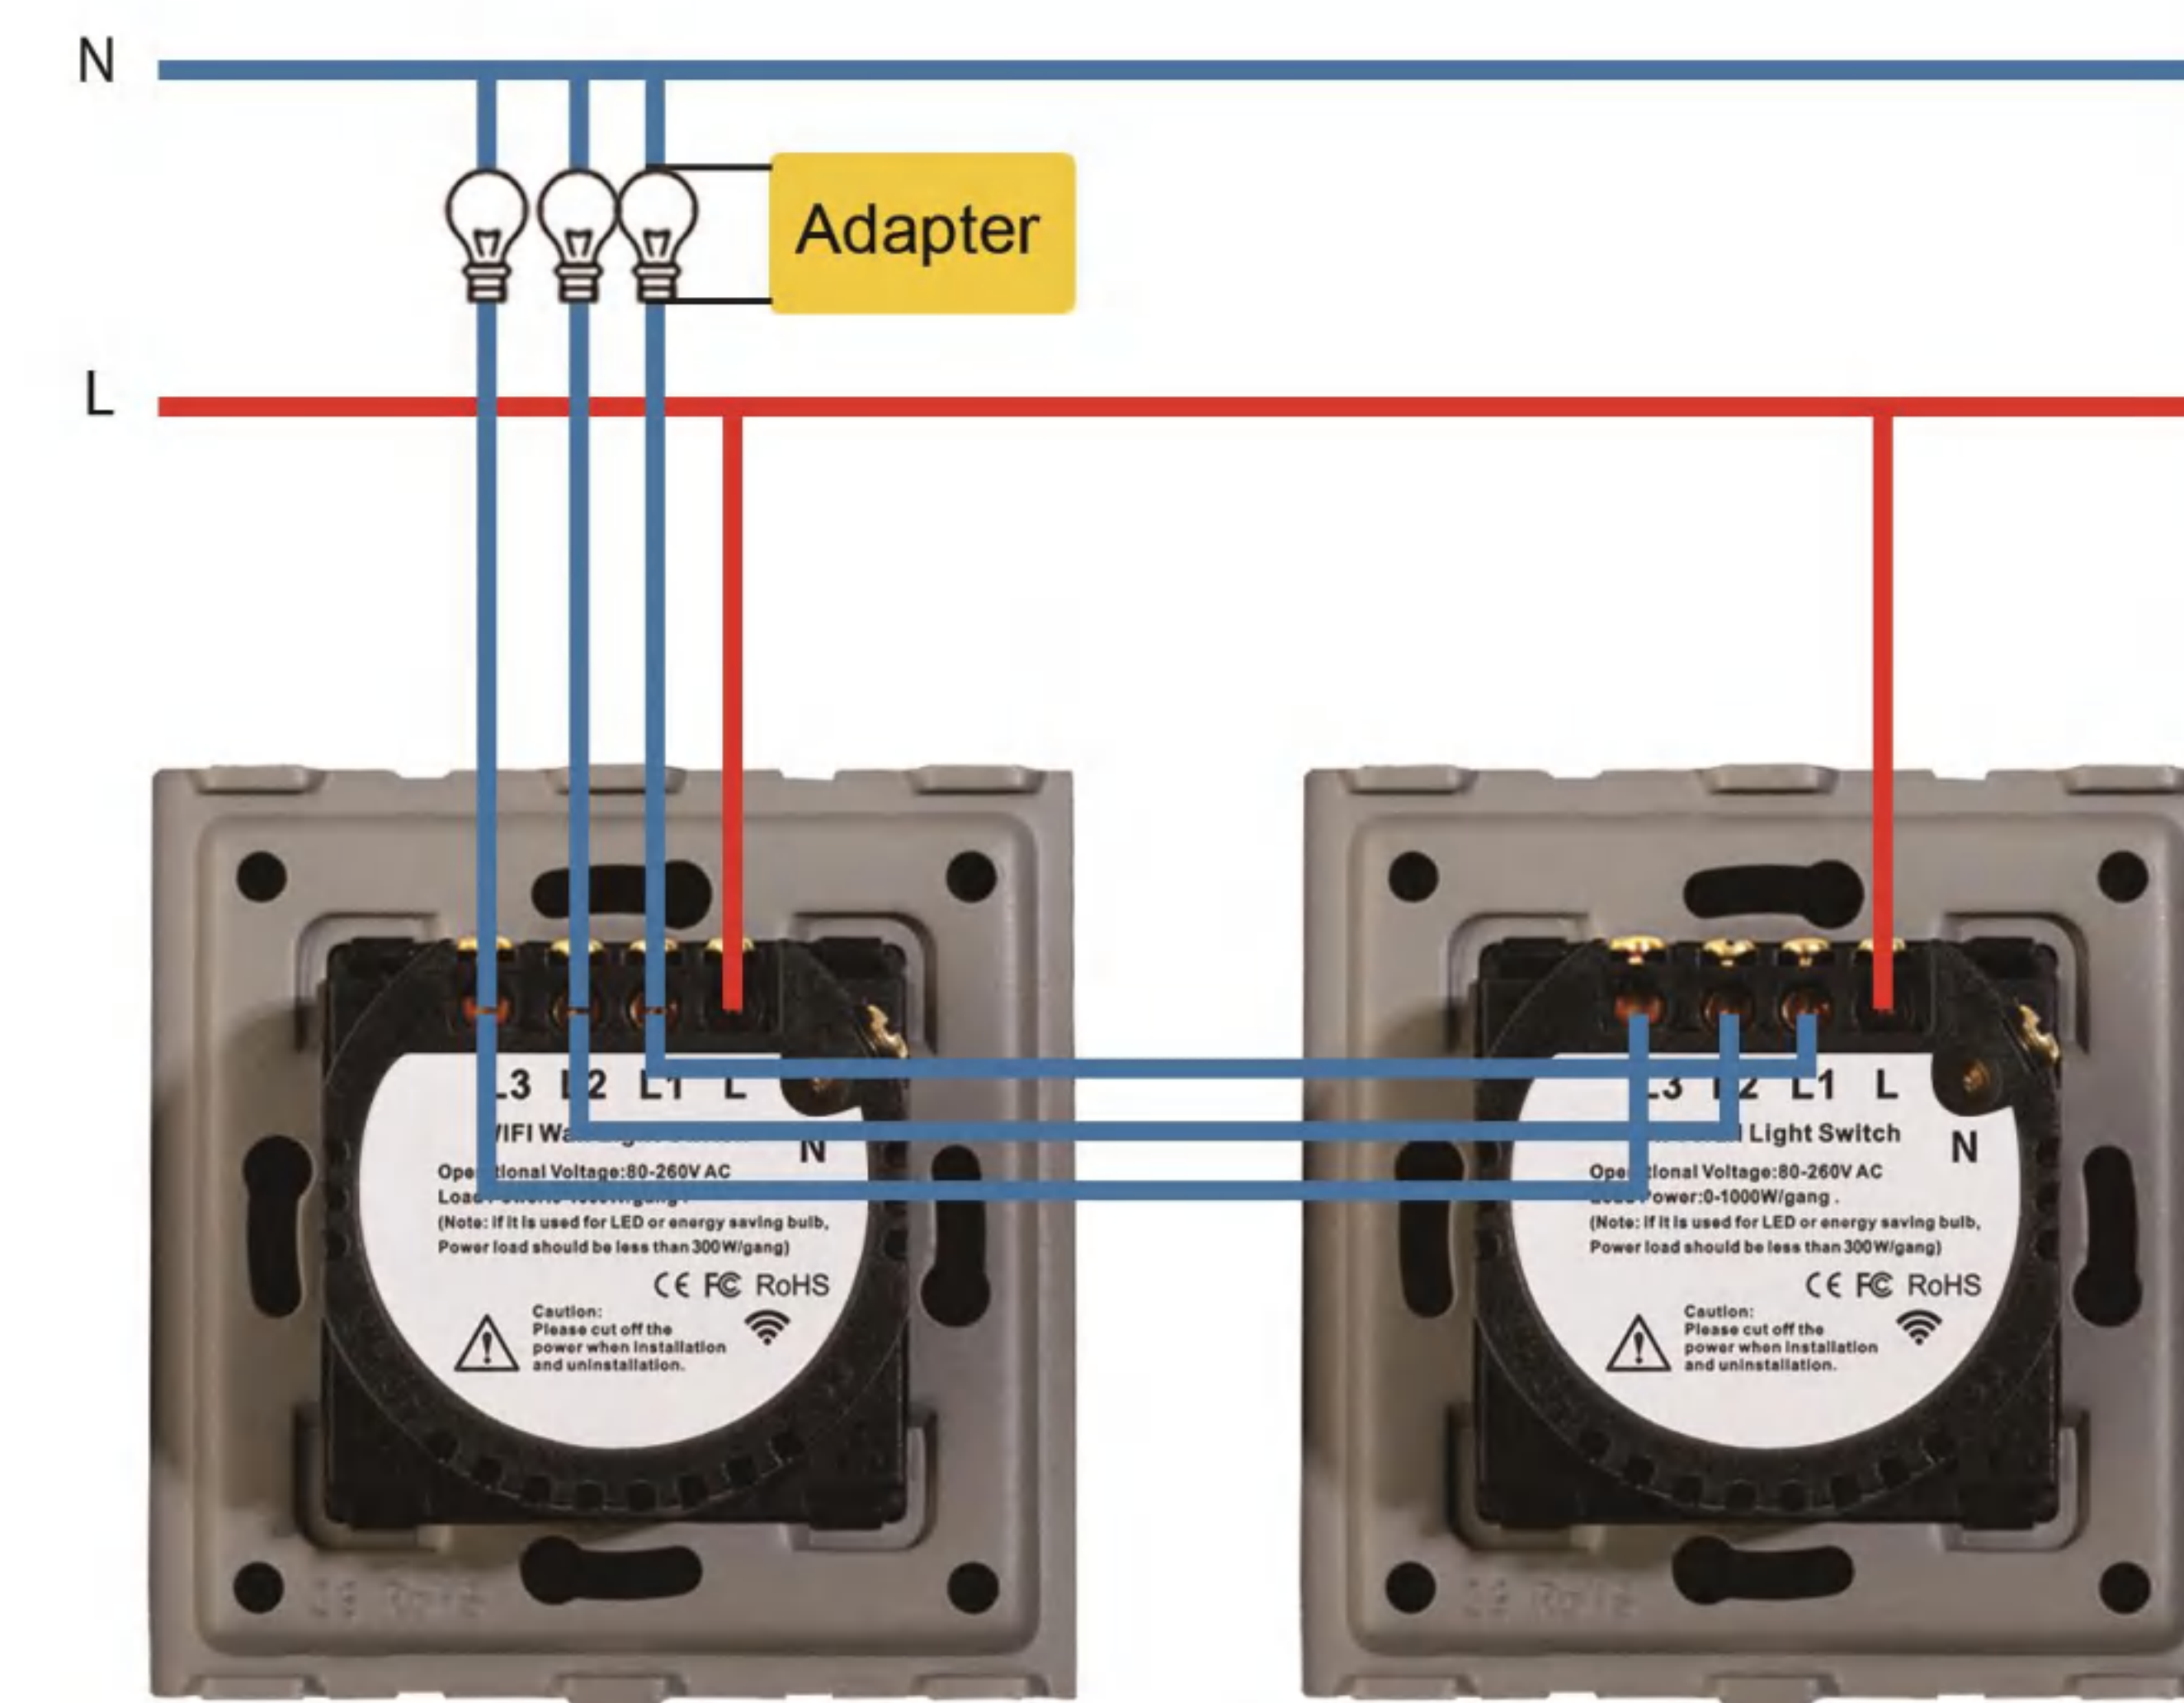

2-Way Wiring

Have 2way or multi-way function and can be controlled by touch or by APP after multi-control association in APP.