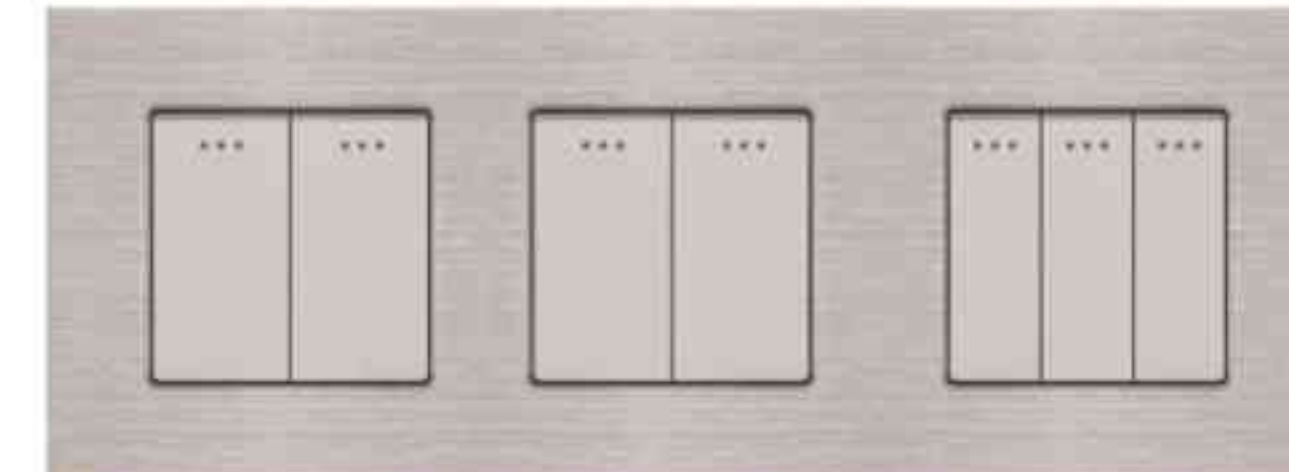

M2 Alum Normal Switch& Socket

2g+2g+3g Switch M2-P301