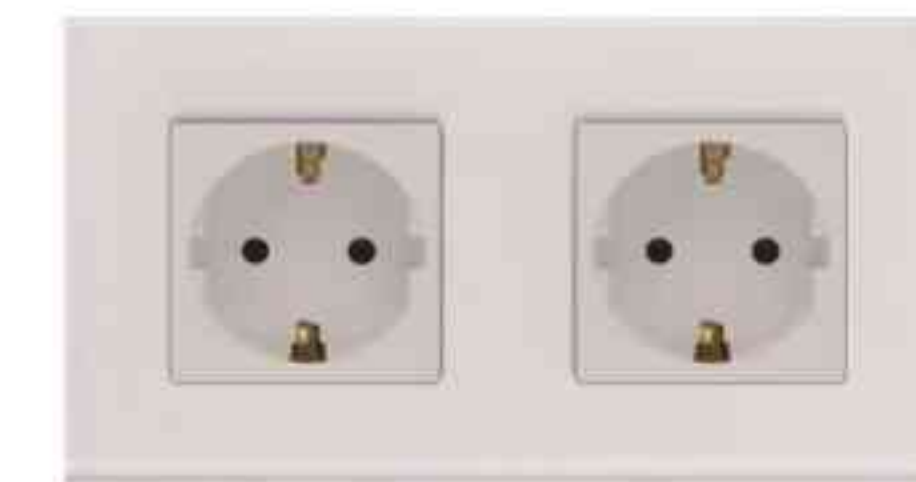

Double Germany Socket 16A 250V M1-P220