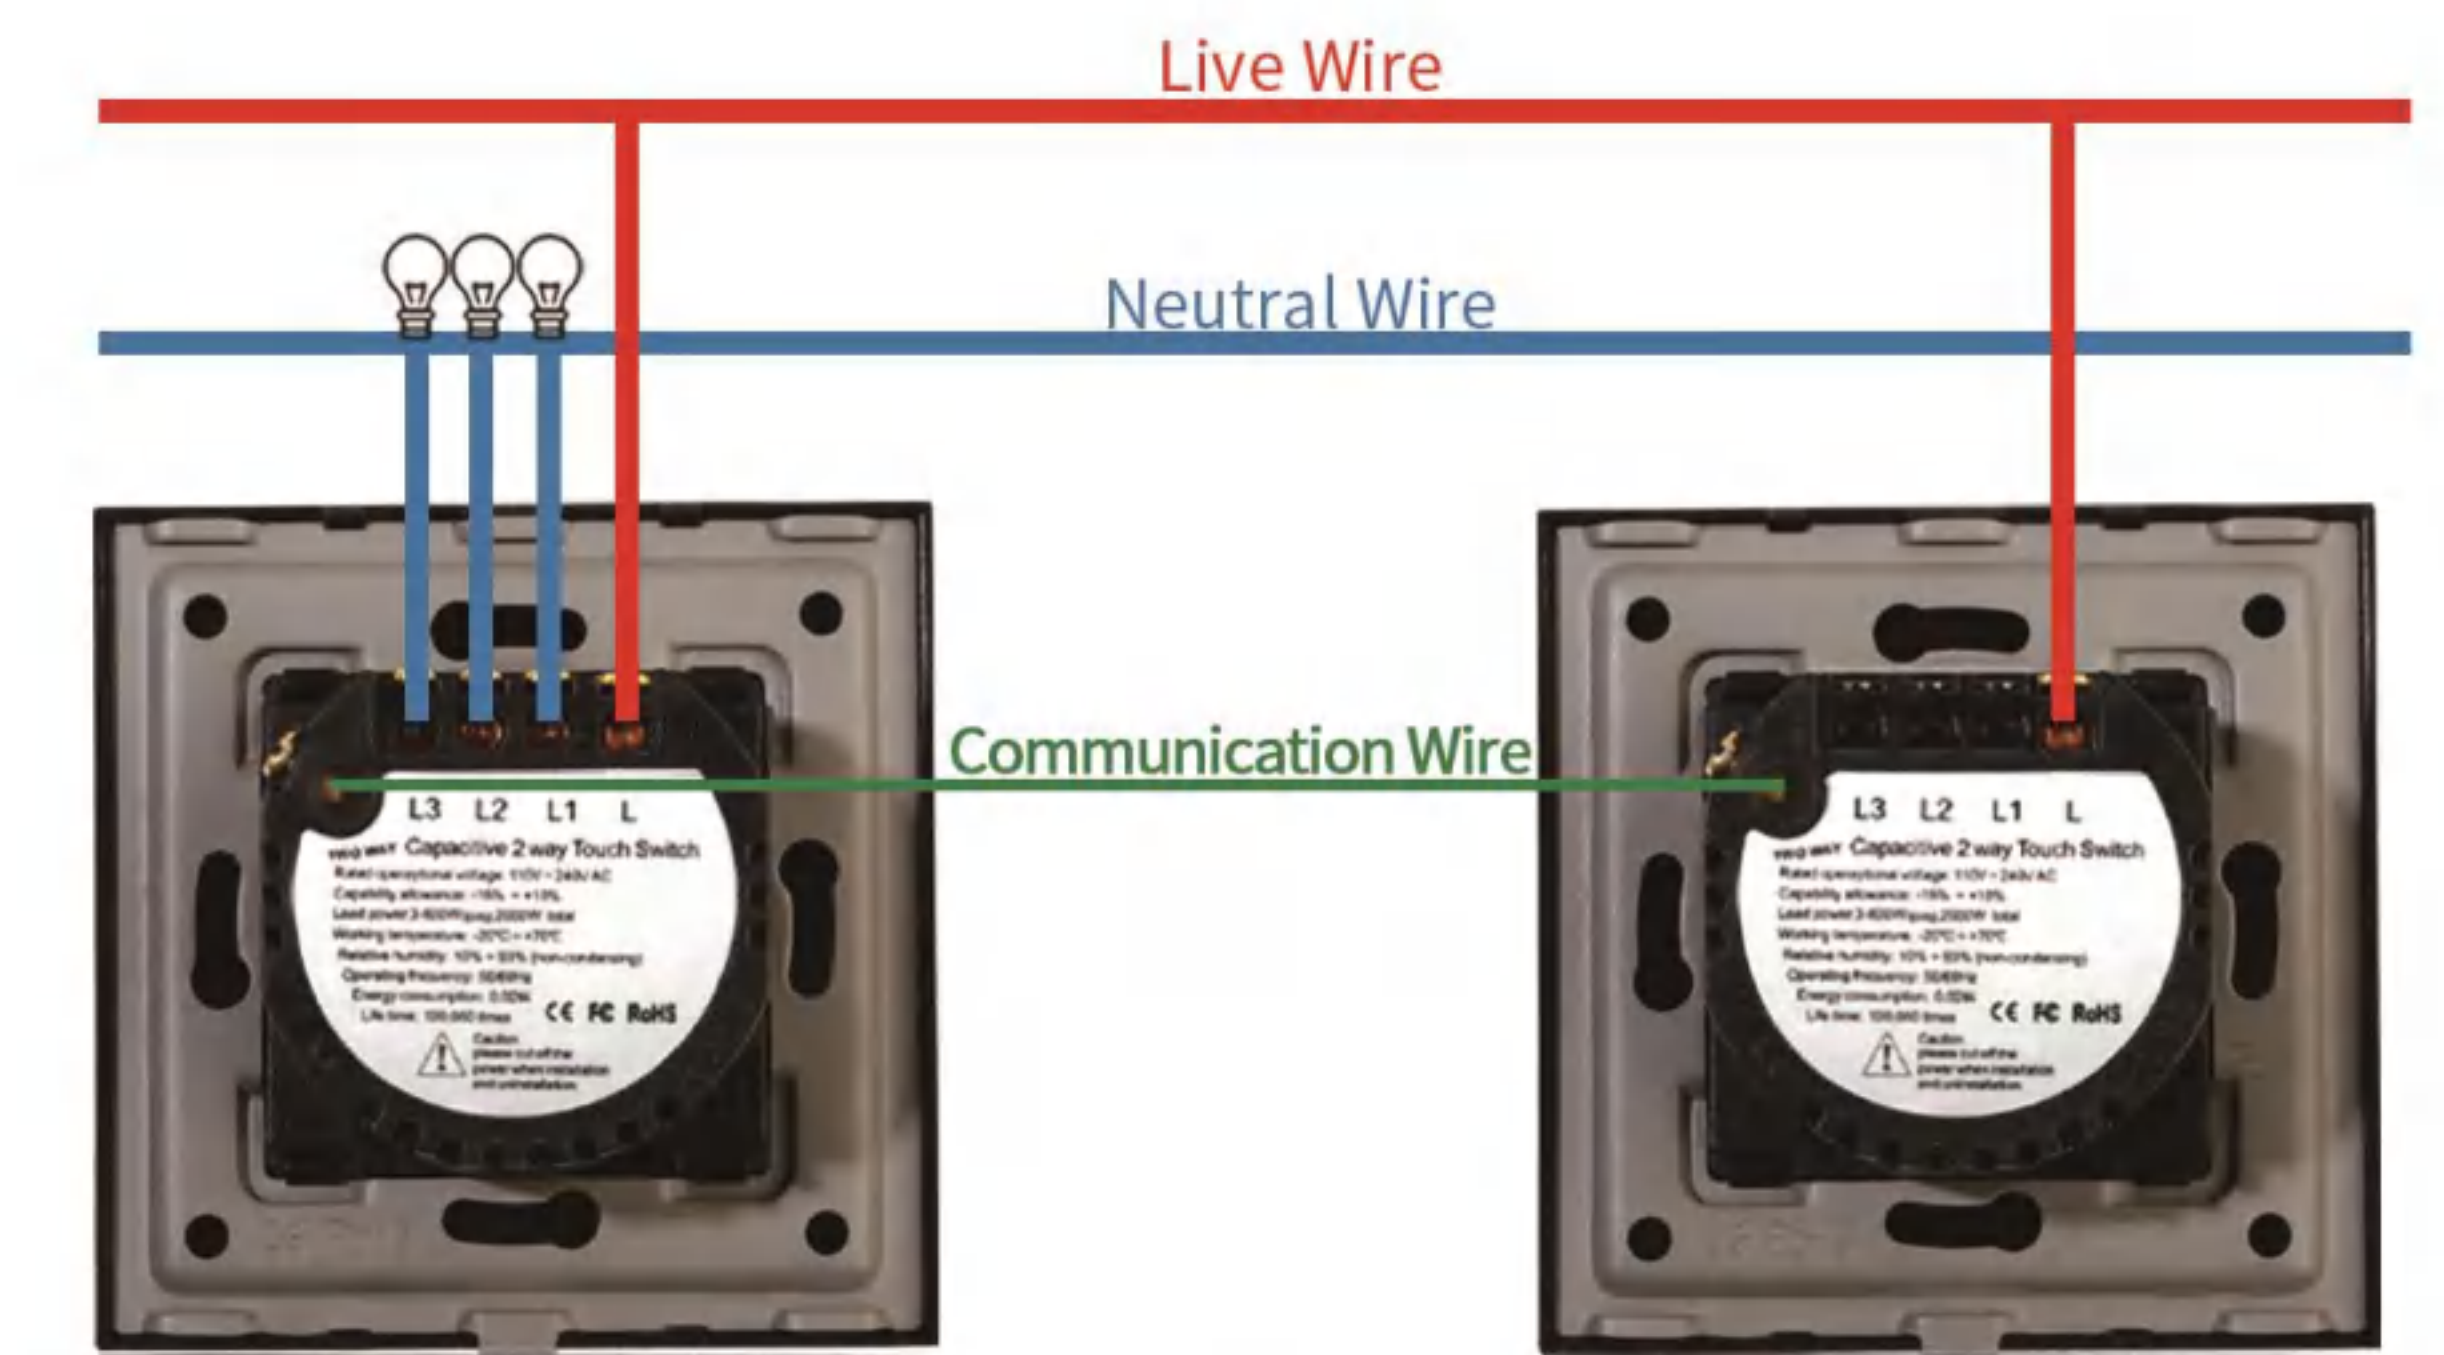

2way wiring