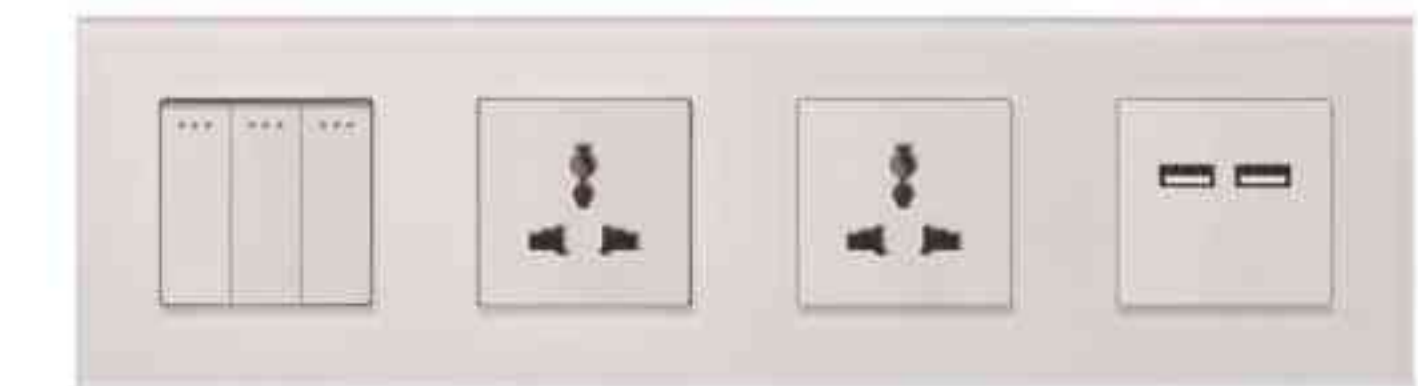

# M1 Glass Normal Switch& Socket

2g+2g+3g Switch M1-P301

2g Switch+3g Switch+3.1A USB+French Socket M1-P401

2g+2g+MF Socket M1-P302

3g Switch+Double MF Socket+3.1A USB M1-P402

2g+3.1A USB+13A Socket M1-P303