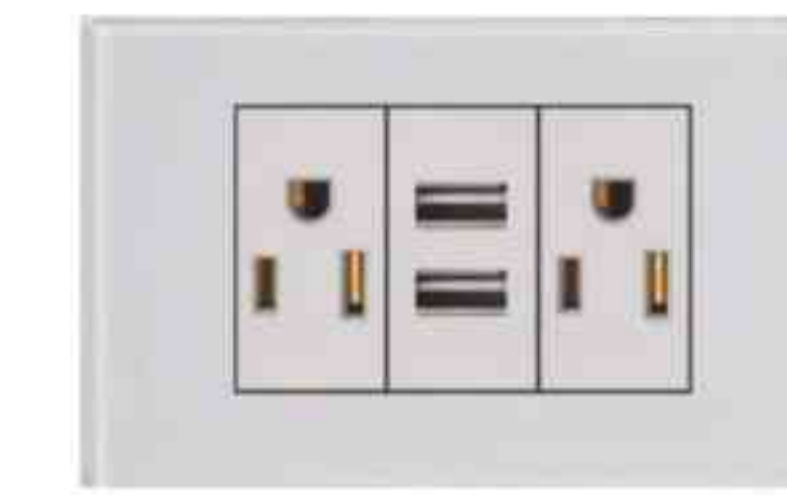

Double 3 Pole Socket+2 USB M5-P010