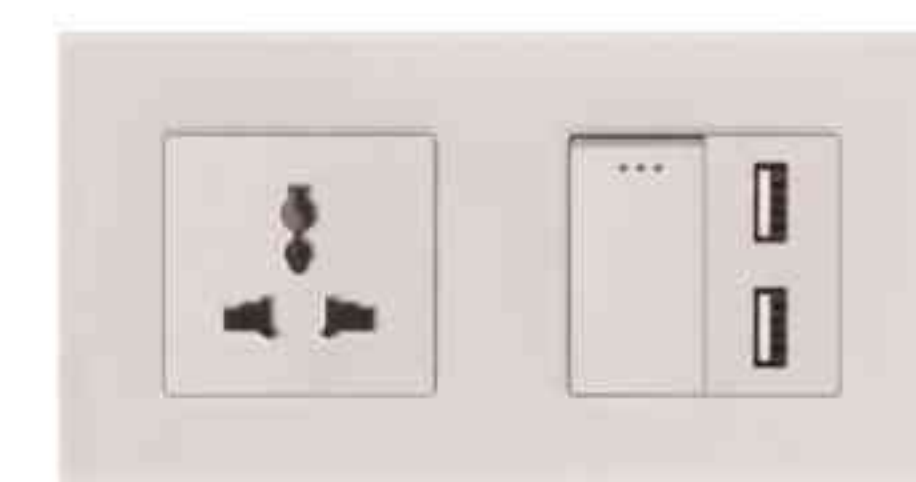

2g1w+MF Socket M1-P210  
2g2w+MF Socket M1-P211

French Socket With USB+French Socket  
M1-P212

3.1A USB+13A Socket M1-P213

Germany Socket With USB+Germany Socket  
M1-P214

Germany Socket+1g1w Switch&2.1A USB M1-P215  
Germany Socket+1g2w Switch&2.1A USB M1-P216