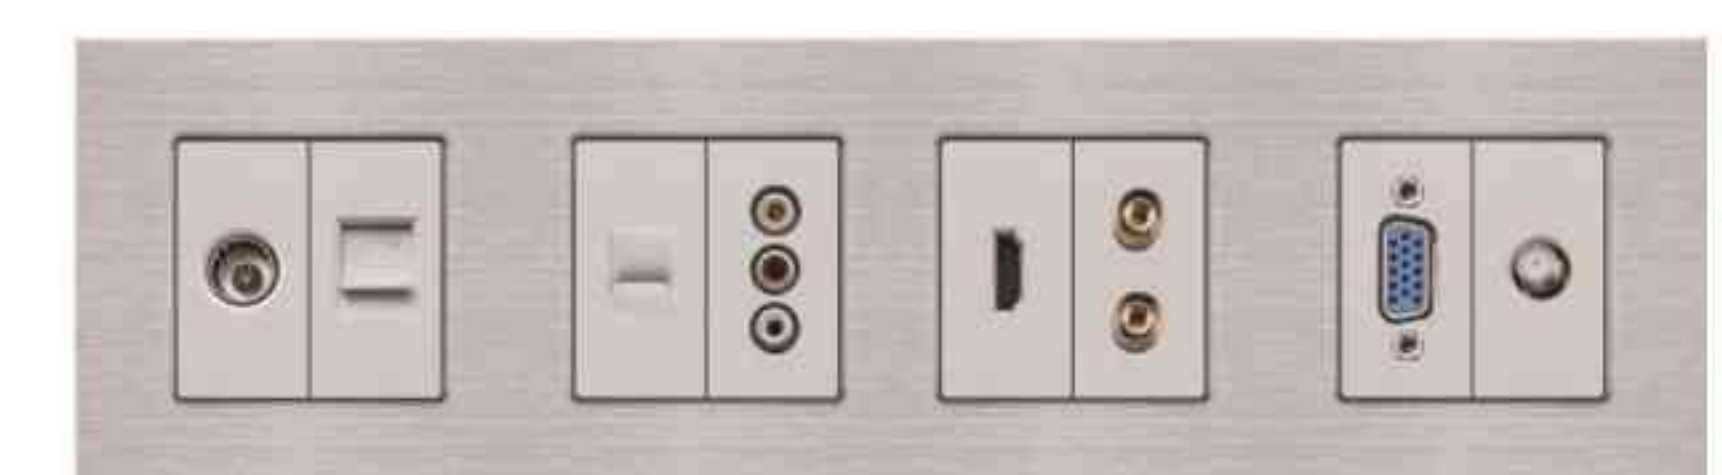

TV&TEL+LAN&AV+HD&Stereo+VGA With PCB&Satellite M2-P407