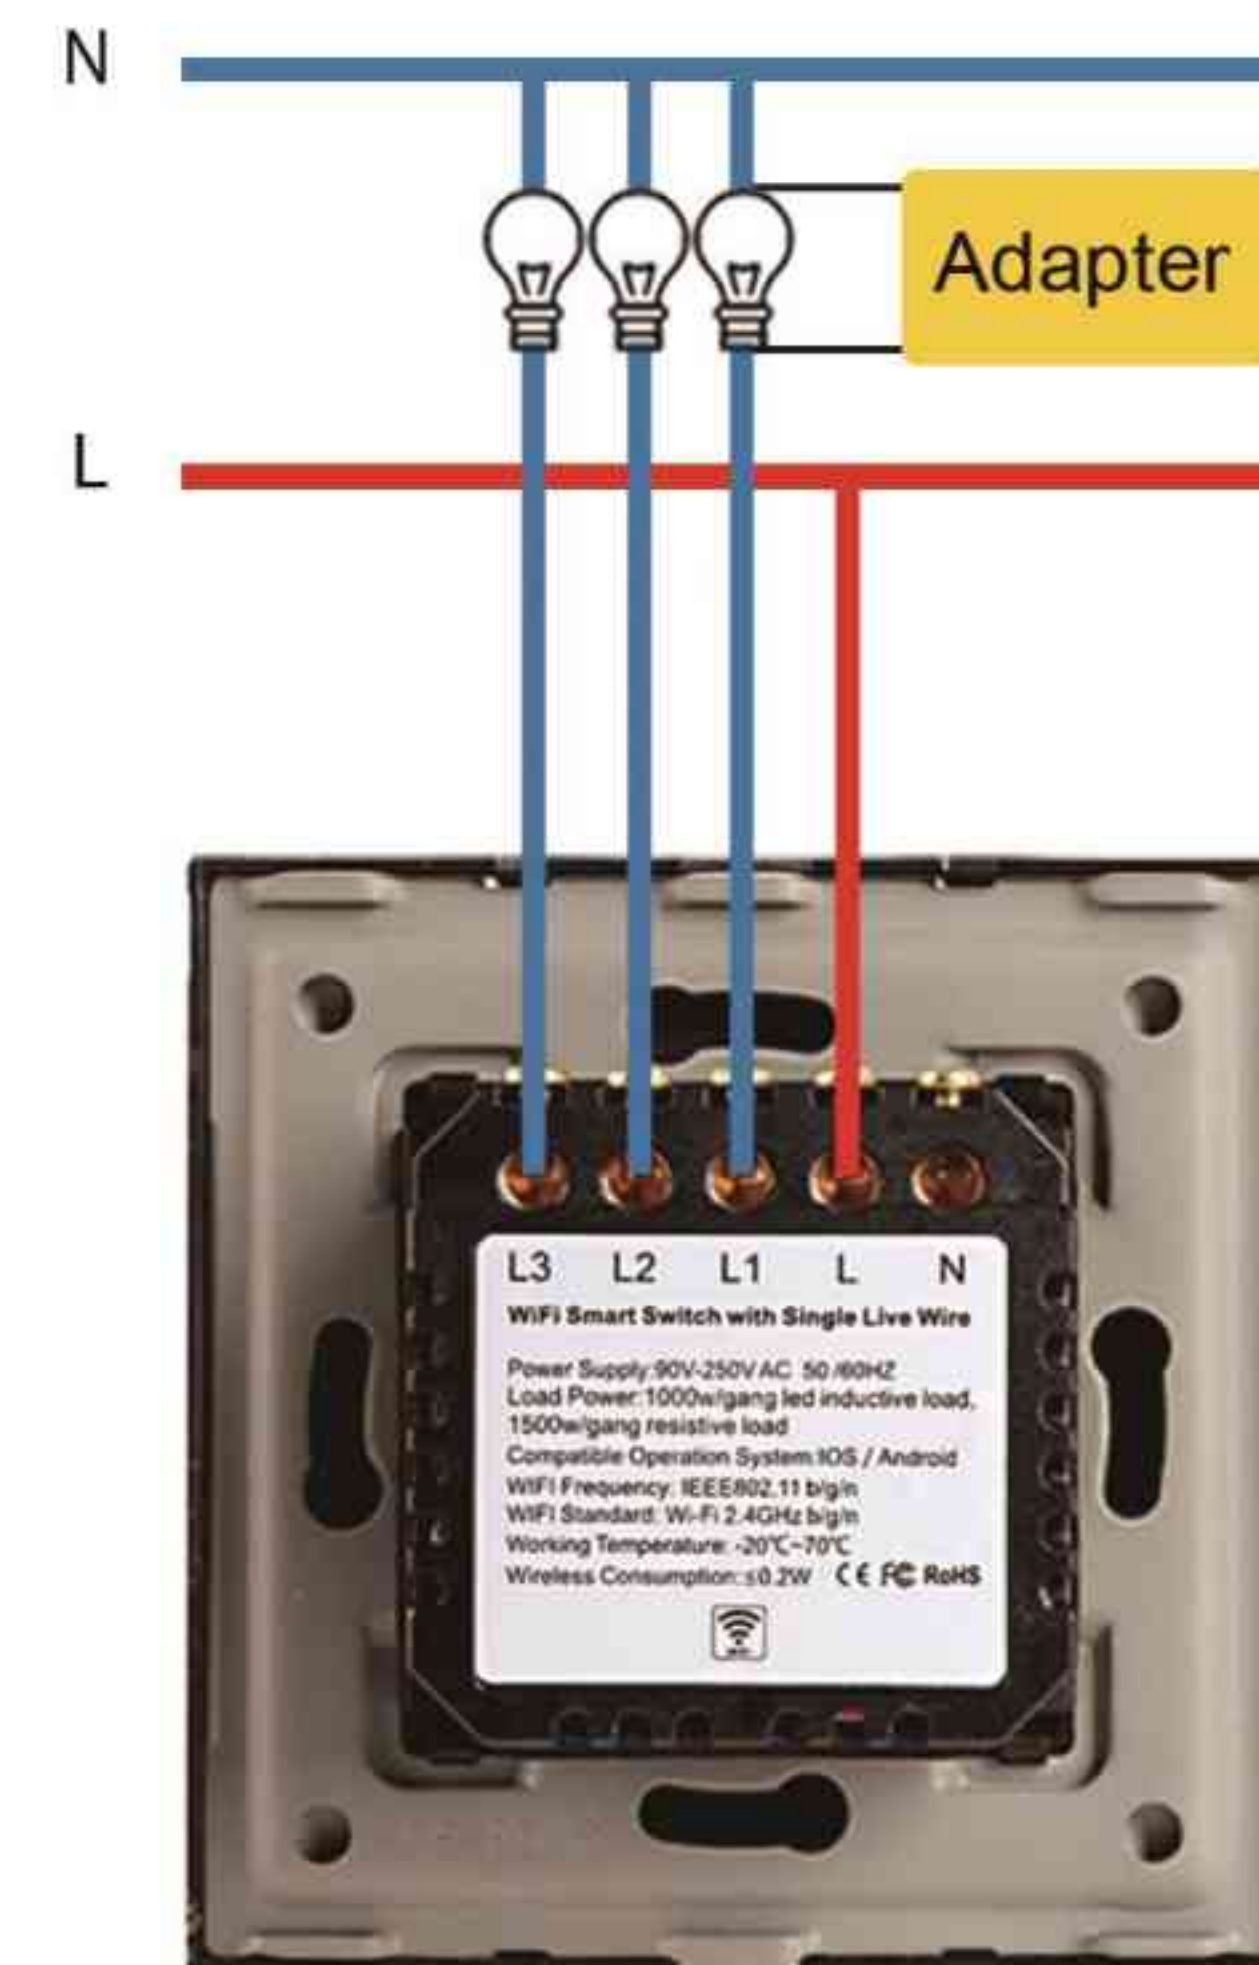

1-Way Wiring (no Neutral)