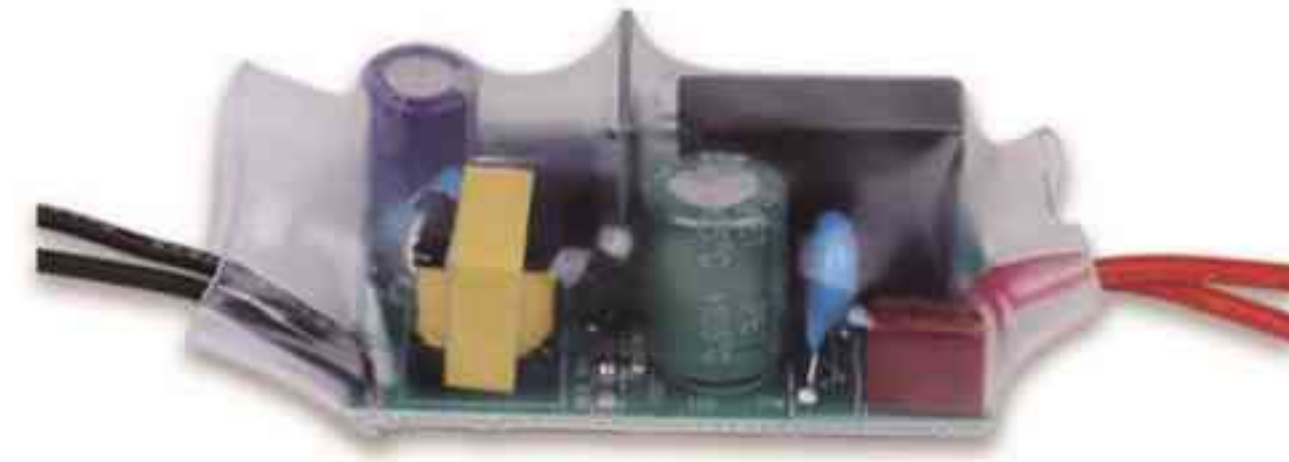

## WiFi Switch Module

Mini WiFi Switch Controller, 2000W Max,  
Size:56\*25\*38mm RSR02

WiFi Switch Controller With Fuse RSR-WiFi

Tuya WiFi Switch Module 400W  
With or Without Neutral line  
RSR03

TUYA Mini WiFi Smart Controller ,  
No Need Nutral Wire RSR04