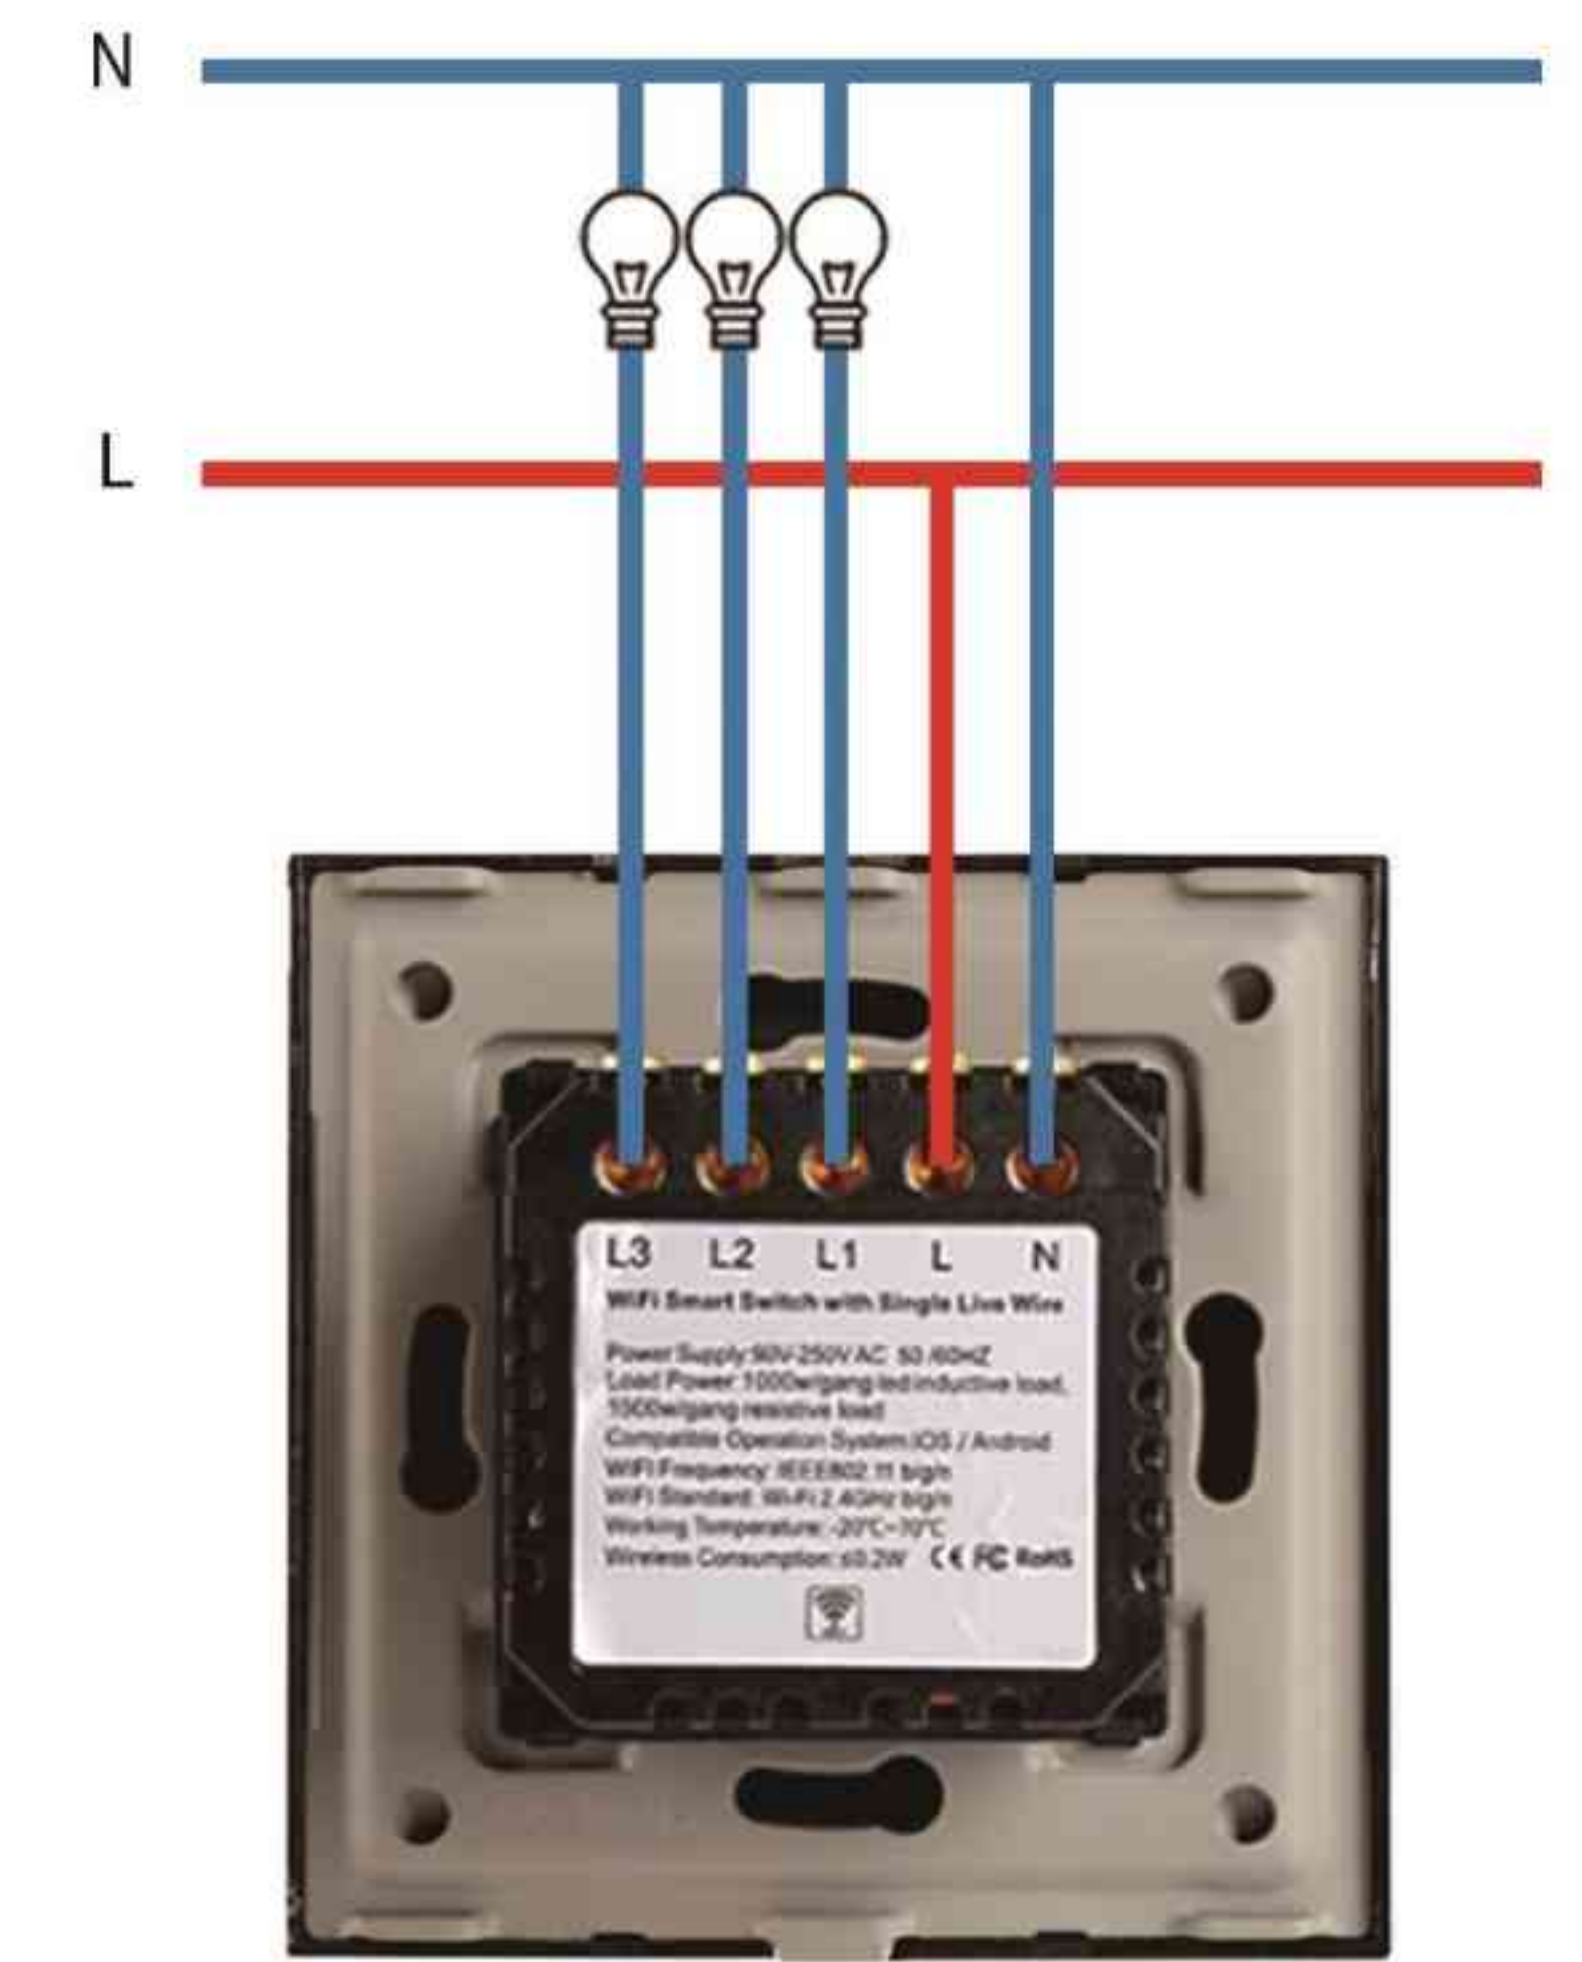

1-Way Wiring (with Neutral)