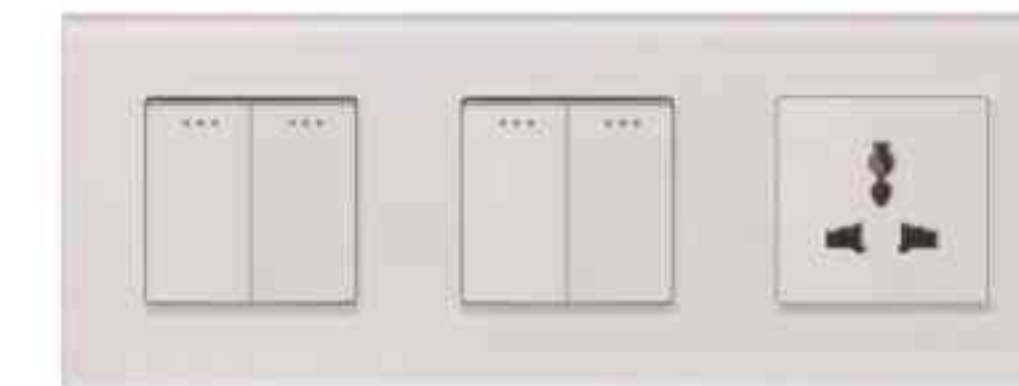

2g+2g+MF Socket M1-P302