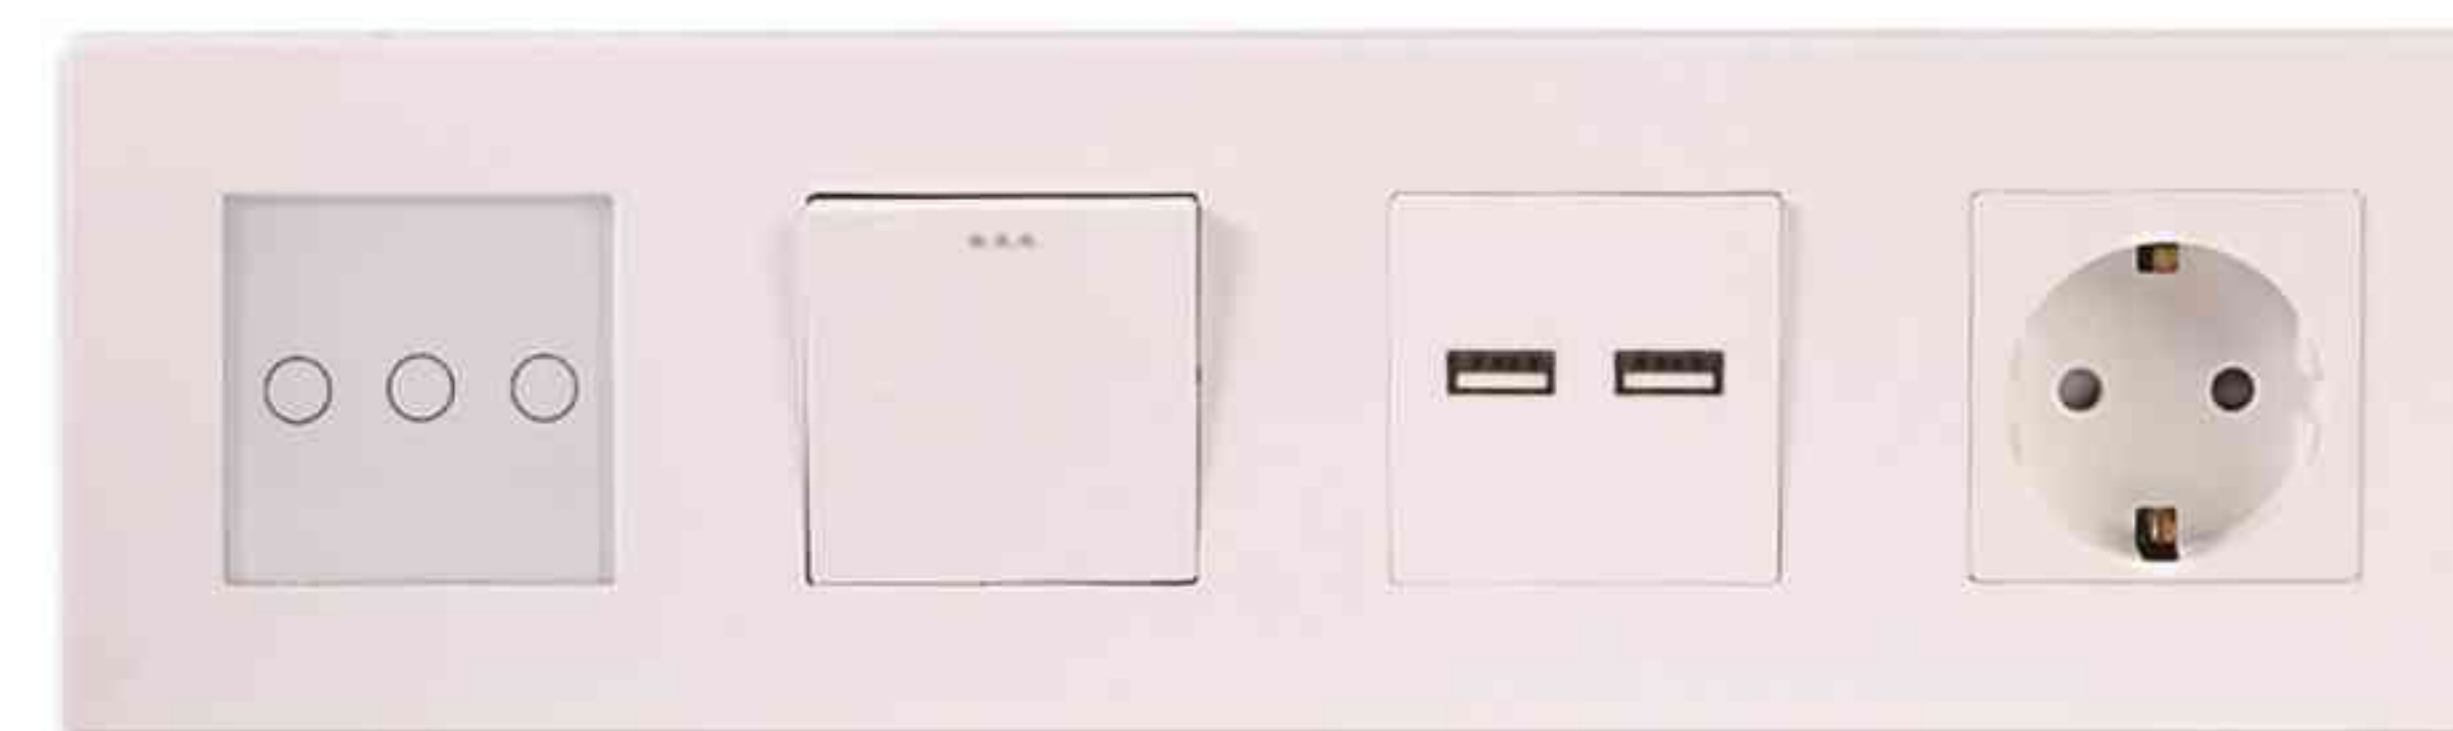

3gang+1gang Push Switch+3.1A USB+Germany Socket