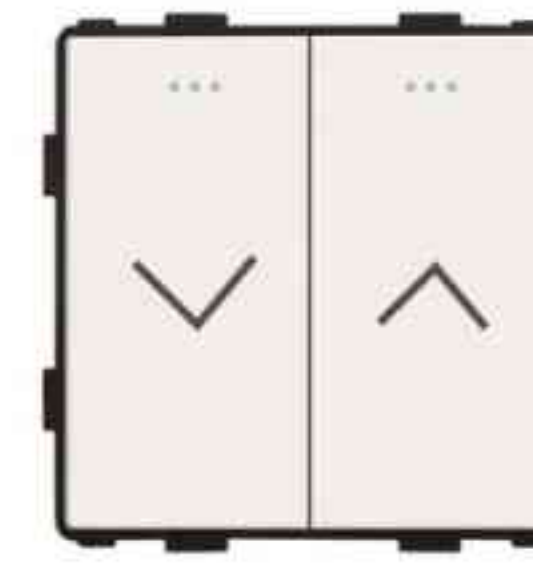

Push Curtain Switch MP-031