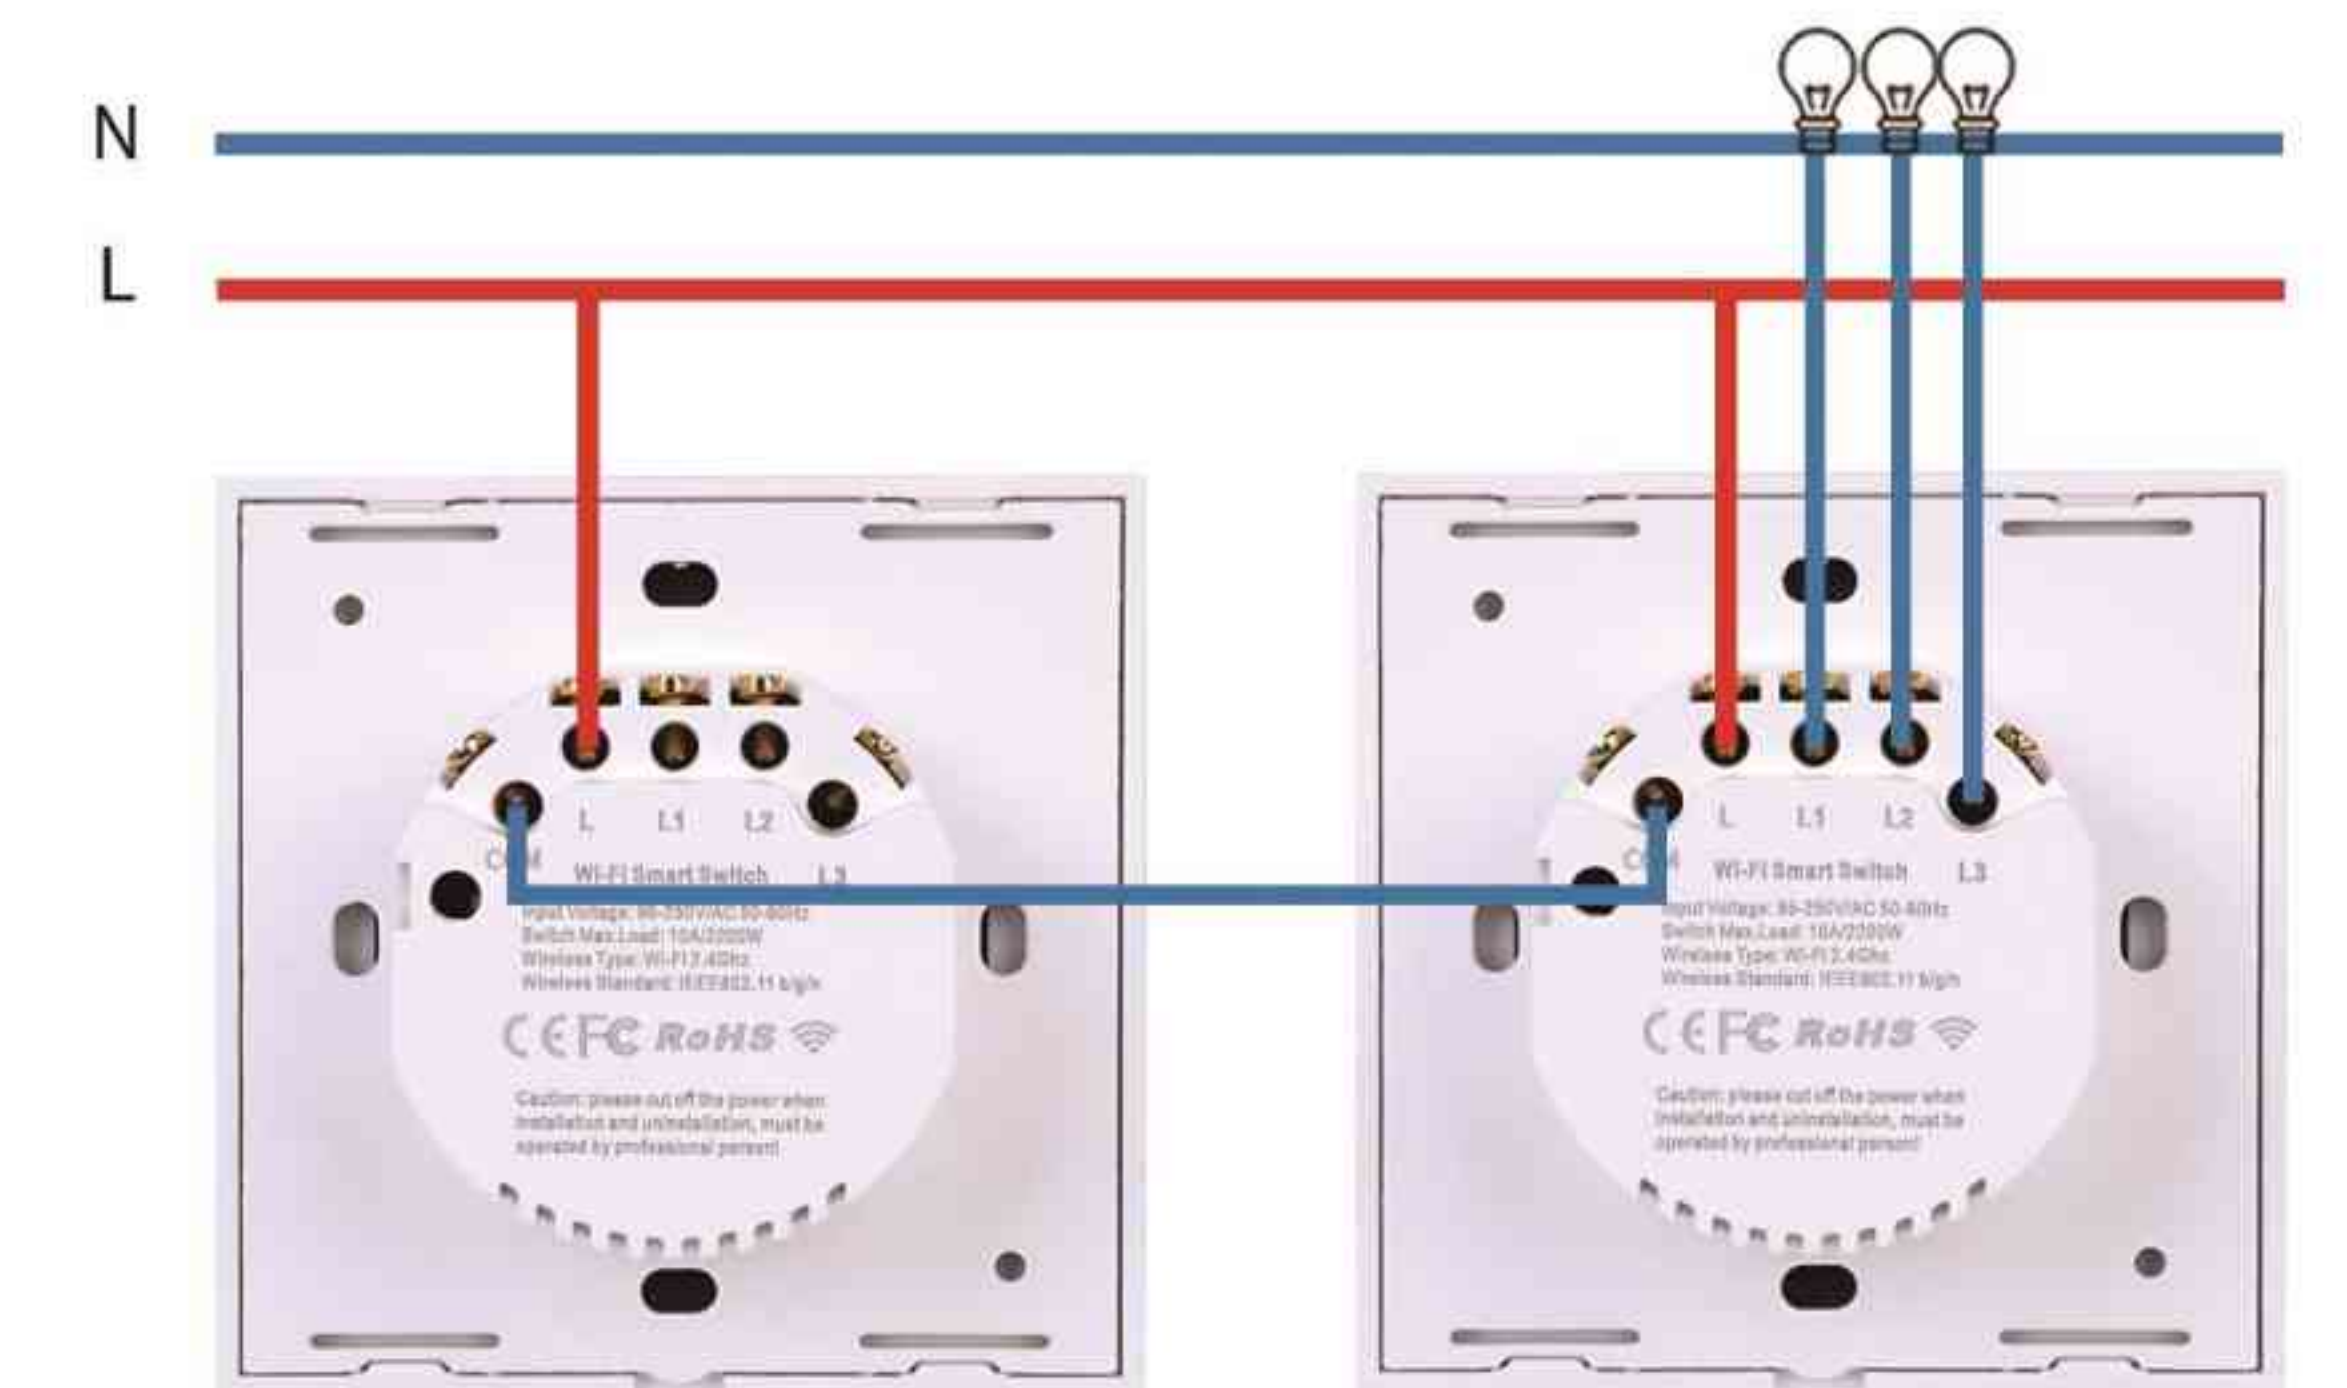

## Non-WiFi Curtain Switch(M1)

Load Power	1000W/gang
Power Supply	Neutral & Live Wires Required
Input voltage	90V-250VAC 50/60Hz
Working conditions	Temp. -20°C~70°C; Humidity: ≤95%
Indicator	Blue when light on , weak blue when light off
Glass Color	White/Black/Gold/Grey/Customized
Standby power	≤0.02W
Life	100000 times
Product Size	86 * 86 * 35mm Product Weight210g
CTN Size	44*32*29cm, 60pcs/ctn

# Glass WiFi 20A Switch(With Neutral)

Load Power	4000W, 20A
Power Supply	Neutral & Live Wires Required
Input voltage	110V-250V AC 50/60Hz
APP	Tuya Smart/Smart Life,Compatible: Alexa,Google Home, IFTTT, etc.
WiFi Standard	2.4Ghz b/g/n, IEEE802.11b/g/n
Working conditions	Temp. -20°C~70°C; Humidity: ≤95%
Power Status	On,off or keep same status as before reset
Indicator	Blue when light on , weak blue when light off
Product Size	86 * 86 * 35mm Product Weight210g
CTN Size	44*32*29cm, 60pcs/ctn

# WiFi Smart 2-Way Switch(No Neutral)

Have 2way or multi-way Function even if no Internet

Load Power	1000W/Gang resistive load
Power Supply	Work Without Neutral Wire
Input voltage	95V-250VAC 50/60Hz
APP	Tuya Smart/Smart Life,Compatible: Alexa, Google Home, IFTTT, etc.
WiFi Standard	2.4Ghz b/g/n, IEEE802.11b/g/n
Working conditions	Temp. -20°C~70°C; Humidity: ≤95%
Power Status	On,off or keep same status as before reset
Indicator	Blue when light on , weak blue when light off
Product Size	86 * 86 * 35mm Product Weight210g
CTN Size	44*32*29cm, 60pcs/ctn

Slave Switch(not to lamp)

Master Switch(to lamp)