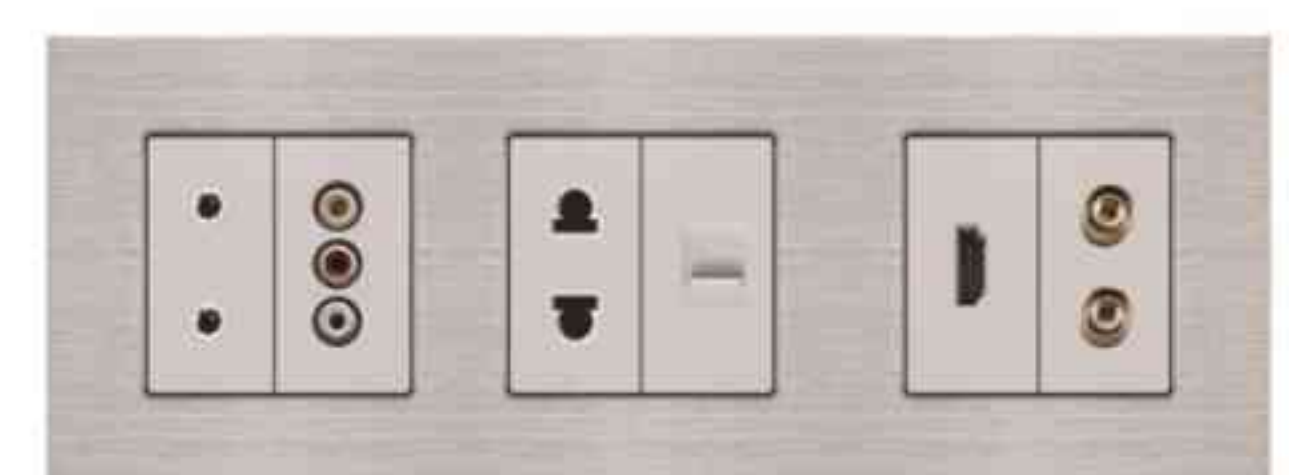

Double Earphone&AV+2pin&LAN+HD&Stereo M2-P307