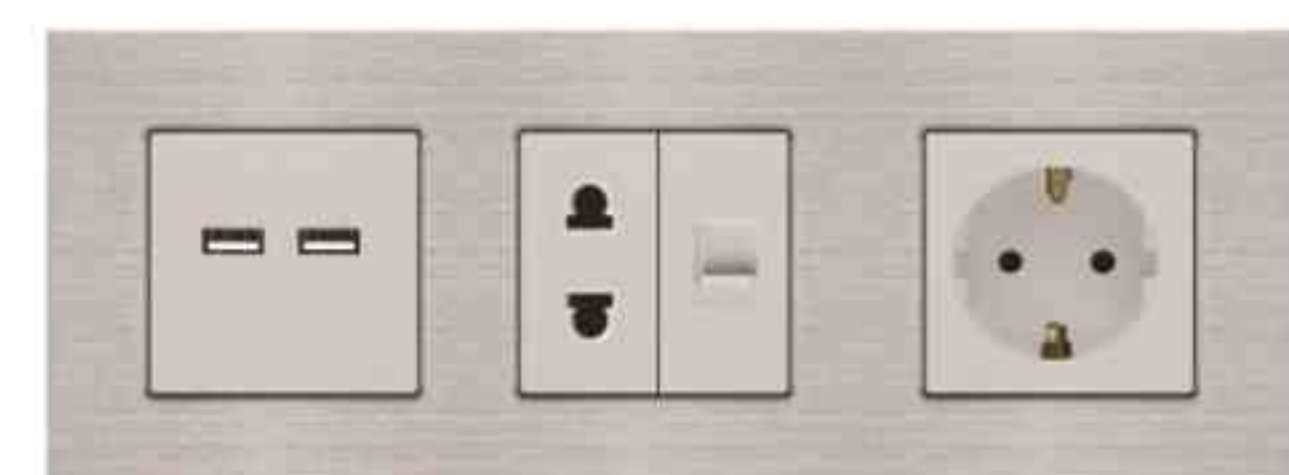

2g+3.1A USB+Double 13A Socket M2-P403

2g+Double Germany Socket M2-P304

Double Germany Socket+2pin Socket&LAN+TV&TEL M2-P404

2g+Double French Socket M2-P305

Triple French Socket+2.4A USB&1g Switch M2-P405

3.1A USB+2pin&LAN+Germany Socket M2-P306