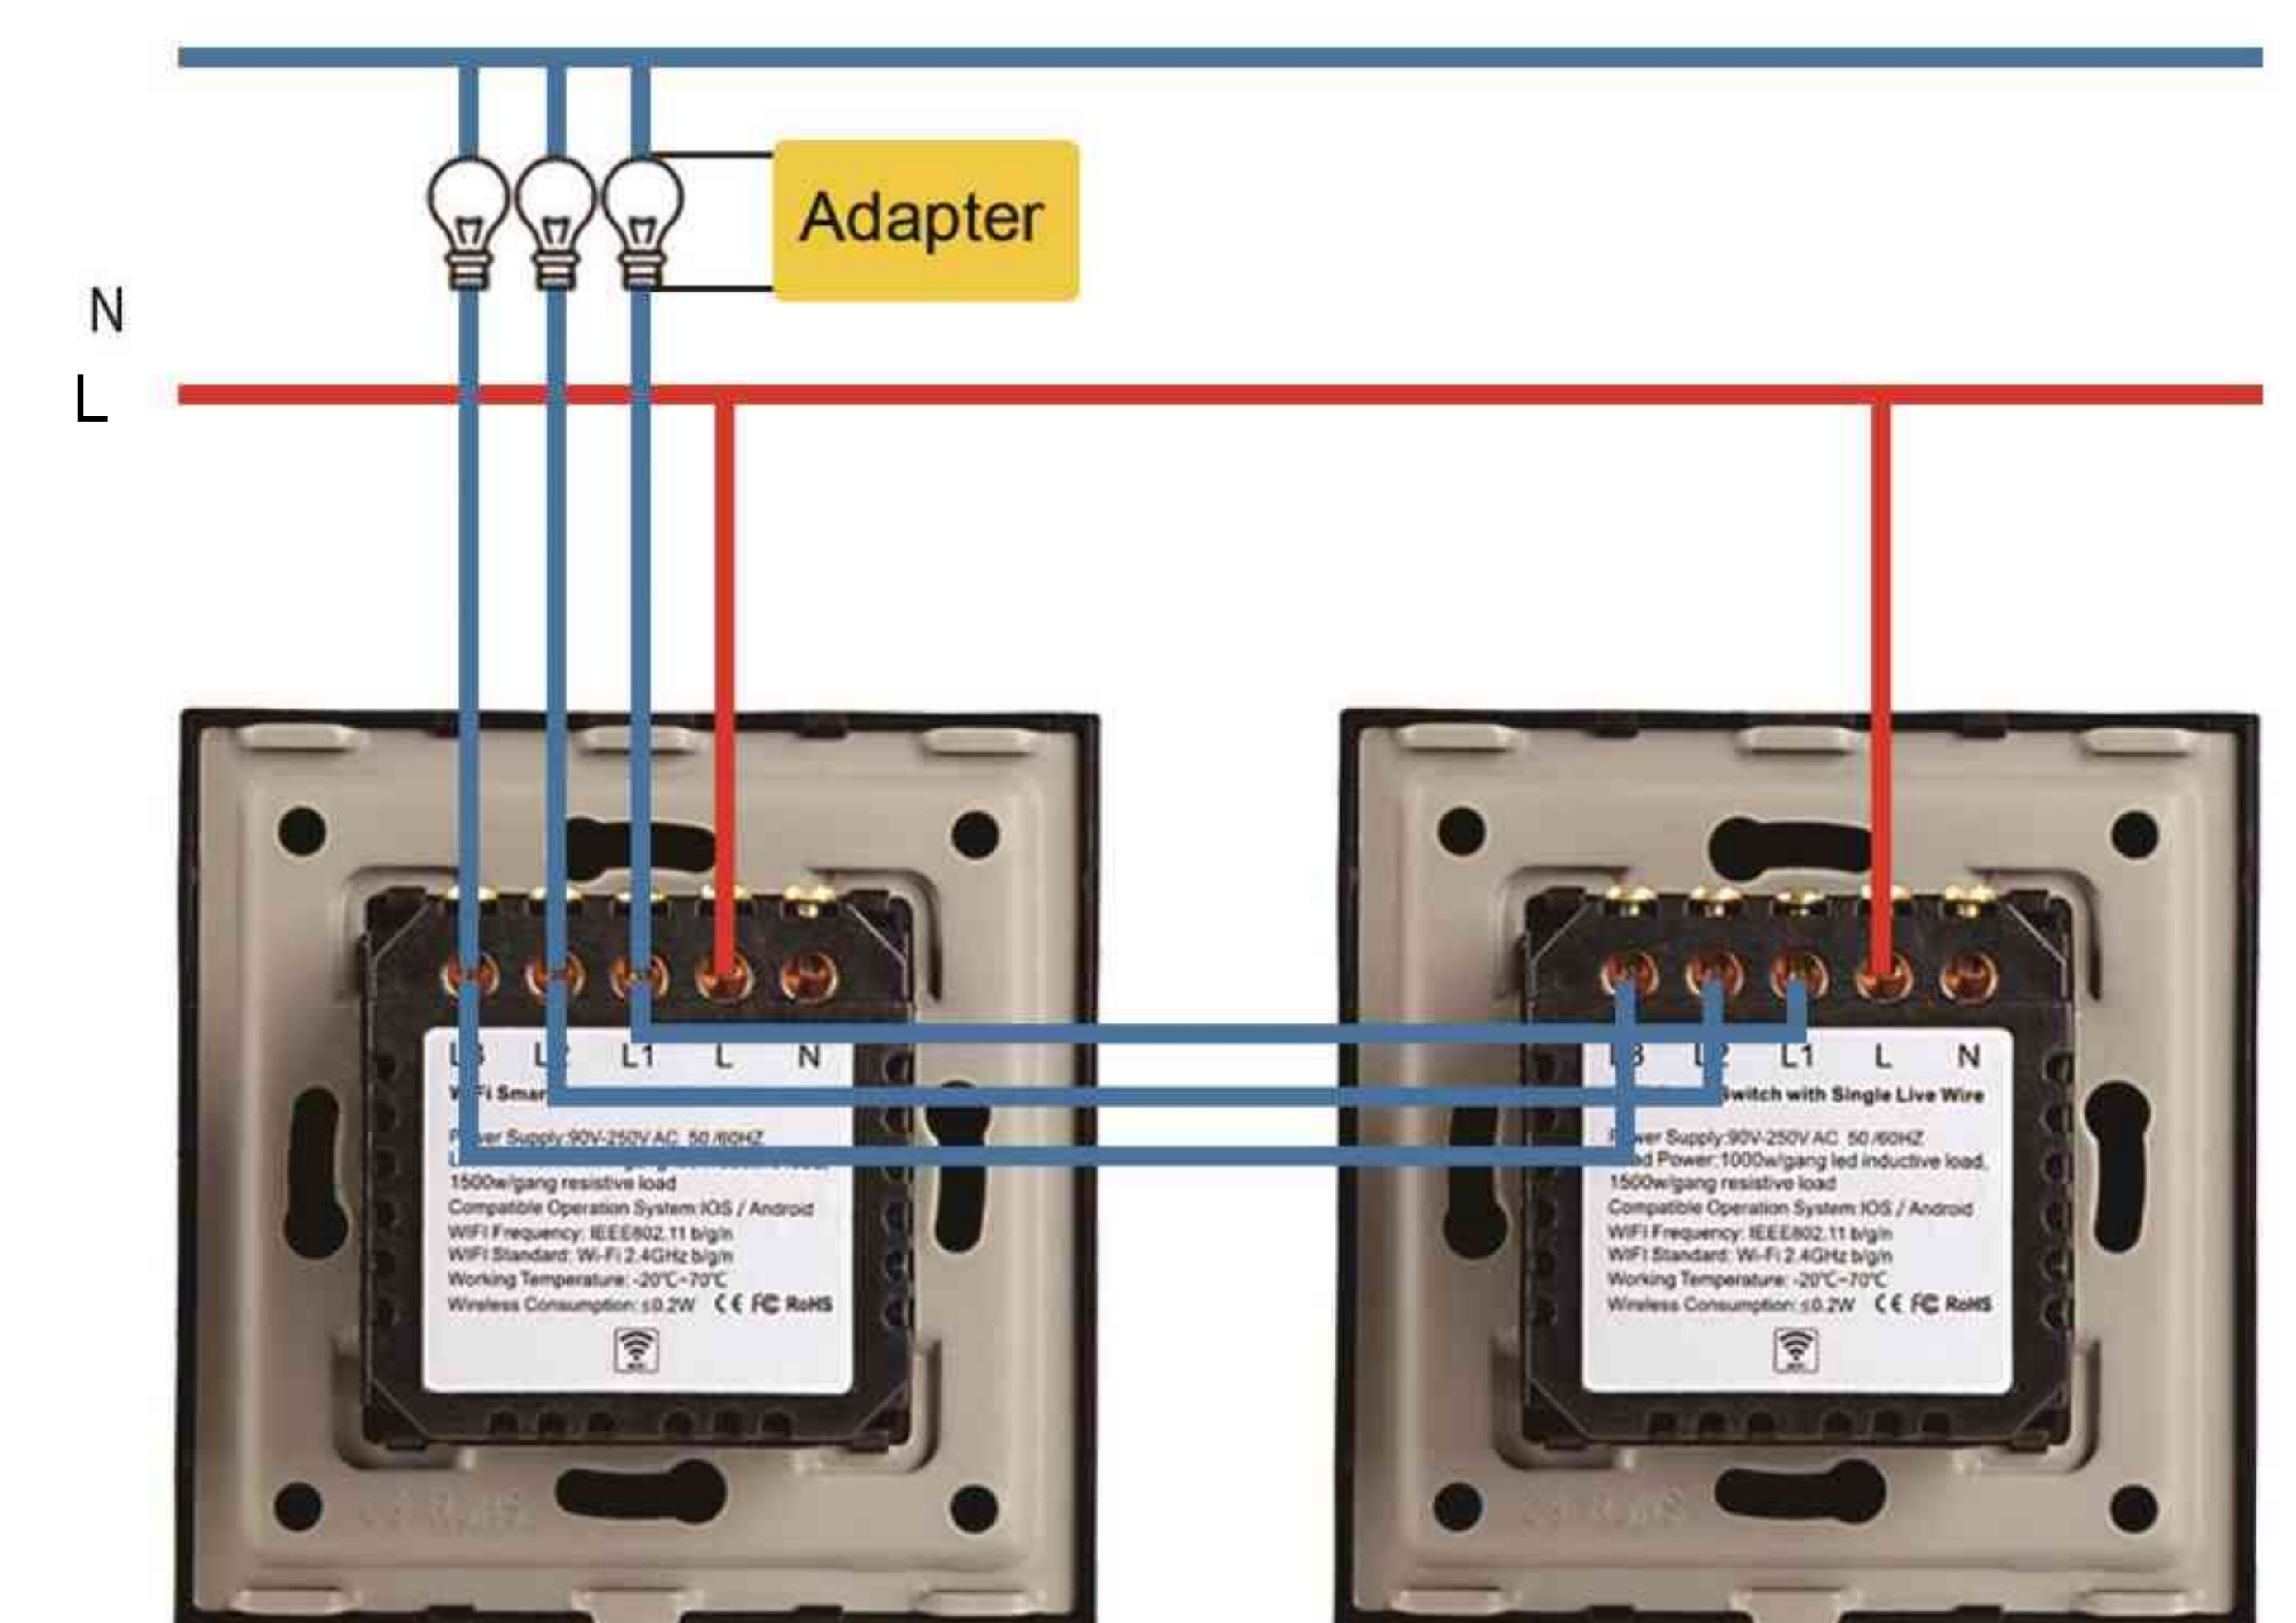

## 2-Way Wiring

Have 2way or multi-way function and can be controlled by touch or by APP after multi-control association in APP .

## L1 WiFi Touch Switch (L)

Control Way	By touch,by WIFI,by voice control,or by controller (with RF433)
Load Power	1000W/Gang or 1500W/Gang
Power Supply	Can be with neutral line or without neutral line
Input voltage	90V-250VAC 50/60Hz
APP	Tuya Smart/Smart Life,Compatible: Alexa,Google Home, IFTTT, etc.
WiFi Standard	2.4Ghz b/g/n,IEEE802.11b/g/n
Working conditions	Temp.-20°C~70°C;Humidity:≤95%
Power Status	On,off or keep same status as before reset
Indicator	Blue when light on , weak blue when light off
Glass Color	White/Black/Gold/Grey/Customized
Plastic Material	4mm Tempered Glass, PC fire-resistant base, iron frame
Product Size	86 * 86 * 35mm Product Weight 215g
Standby power	≤0.02W
Life	100000 times
CTN Size	44*32*29cm, 60pcs/ctn
Remarks	Adapter is necessary only when wiring without neutral line and connect to L1 only.(cannot L2 or L3).If Wiring with neutral line, no need adapter.

## 2-Way Wiring

Have 2way or multi-way function and can be controlled by touch or by APP after multi-control association in APP.