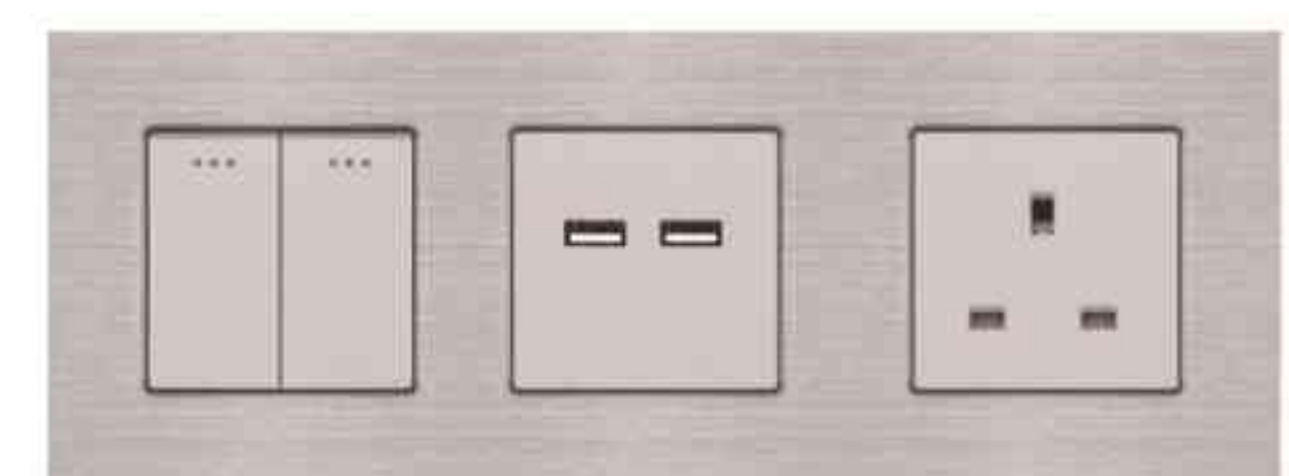

# M2 Alum Normal Switch& Socket

2g+2g+3g Switch M2-P301

2g Switch+3g Switch+3.1A USB+French Socket M2-P401

2g+2g+MF Socket M2-P302

3g Switch+Double MF Socket+3.1A USB M2-P402

2g+3.1A USB+13A Socket M2-P303