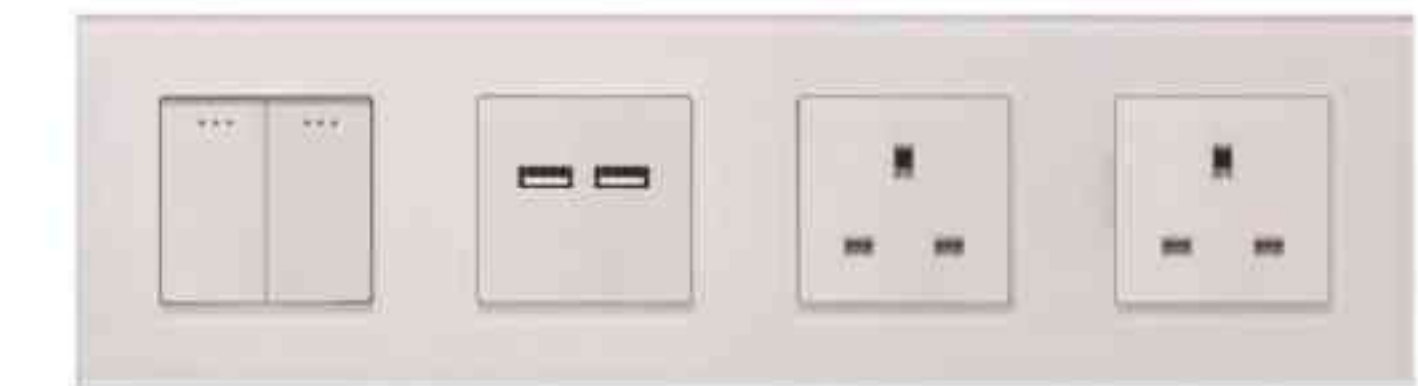

# M1 Glass Normal Switch& Socket

2g+2g+3g Switch M1-P301

2g Switch+3g Switch+3.1A USB+French Socket M1-P401

2g+2g+MF Socket M1-P302

3g Switch+Double MF Socket+3.1A USB M1-P402

2g+3.1A USB+13A Socket M1-P303