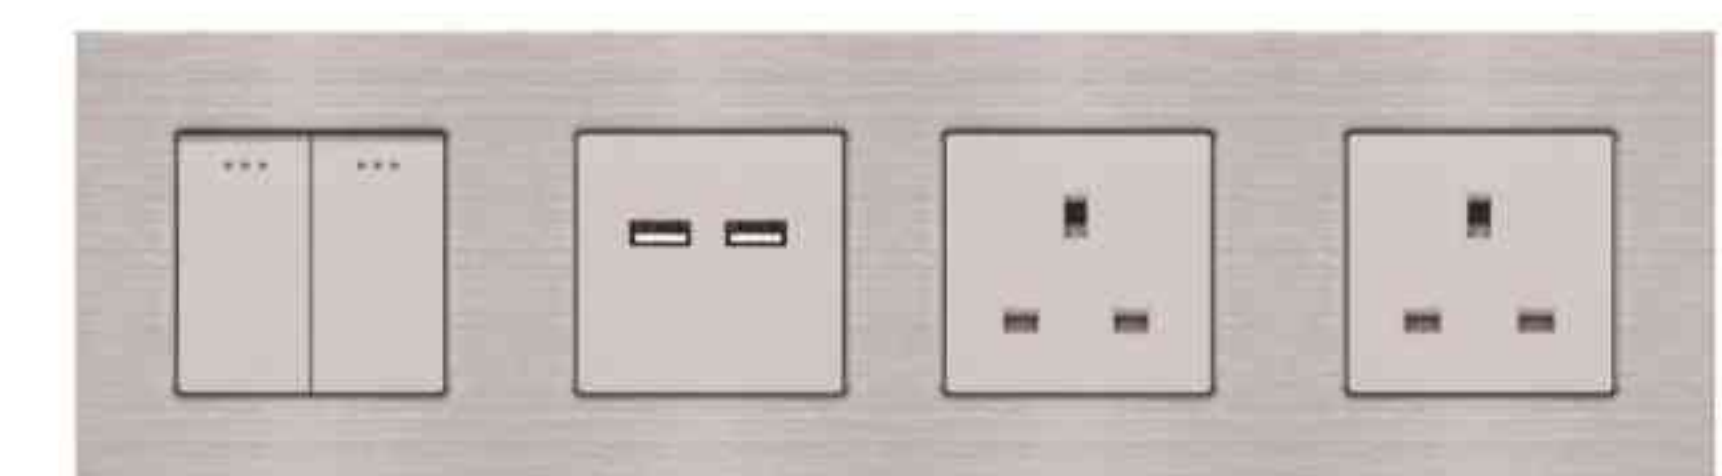

# M2 Alum Normal Switch& Socket

2g+2g+3g Switch M2-P301

2g Switch+3g Switch+3.1A USB+French Socket M2-P401

2g+2g+MF Socket M2-P302

3g Switch+Double MF Socket+3.1A USB M2-P402

2g+3.1A USB+13A Socket M2-P303