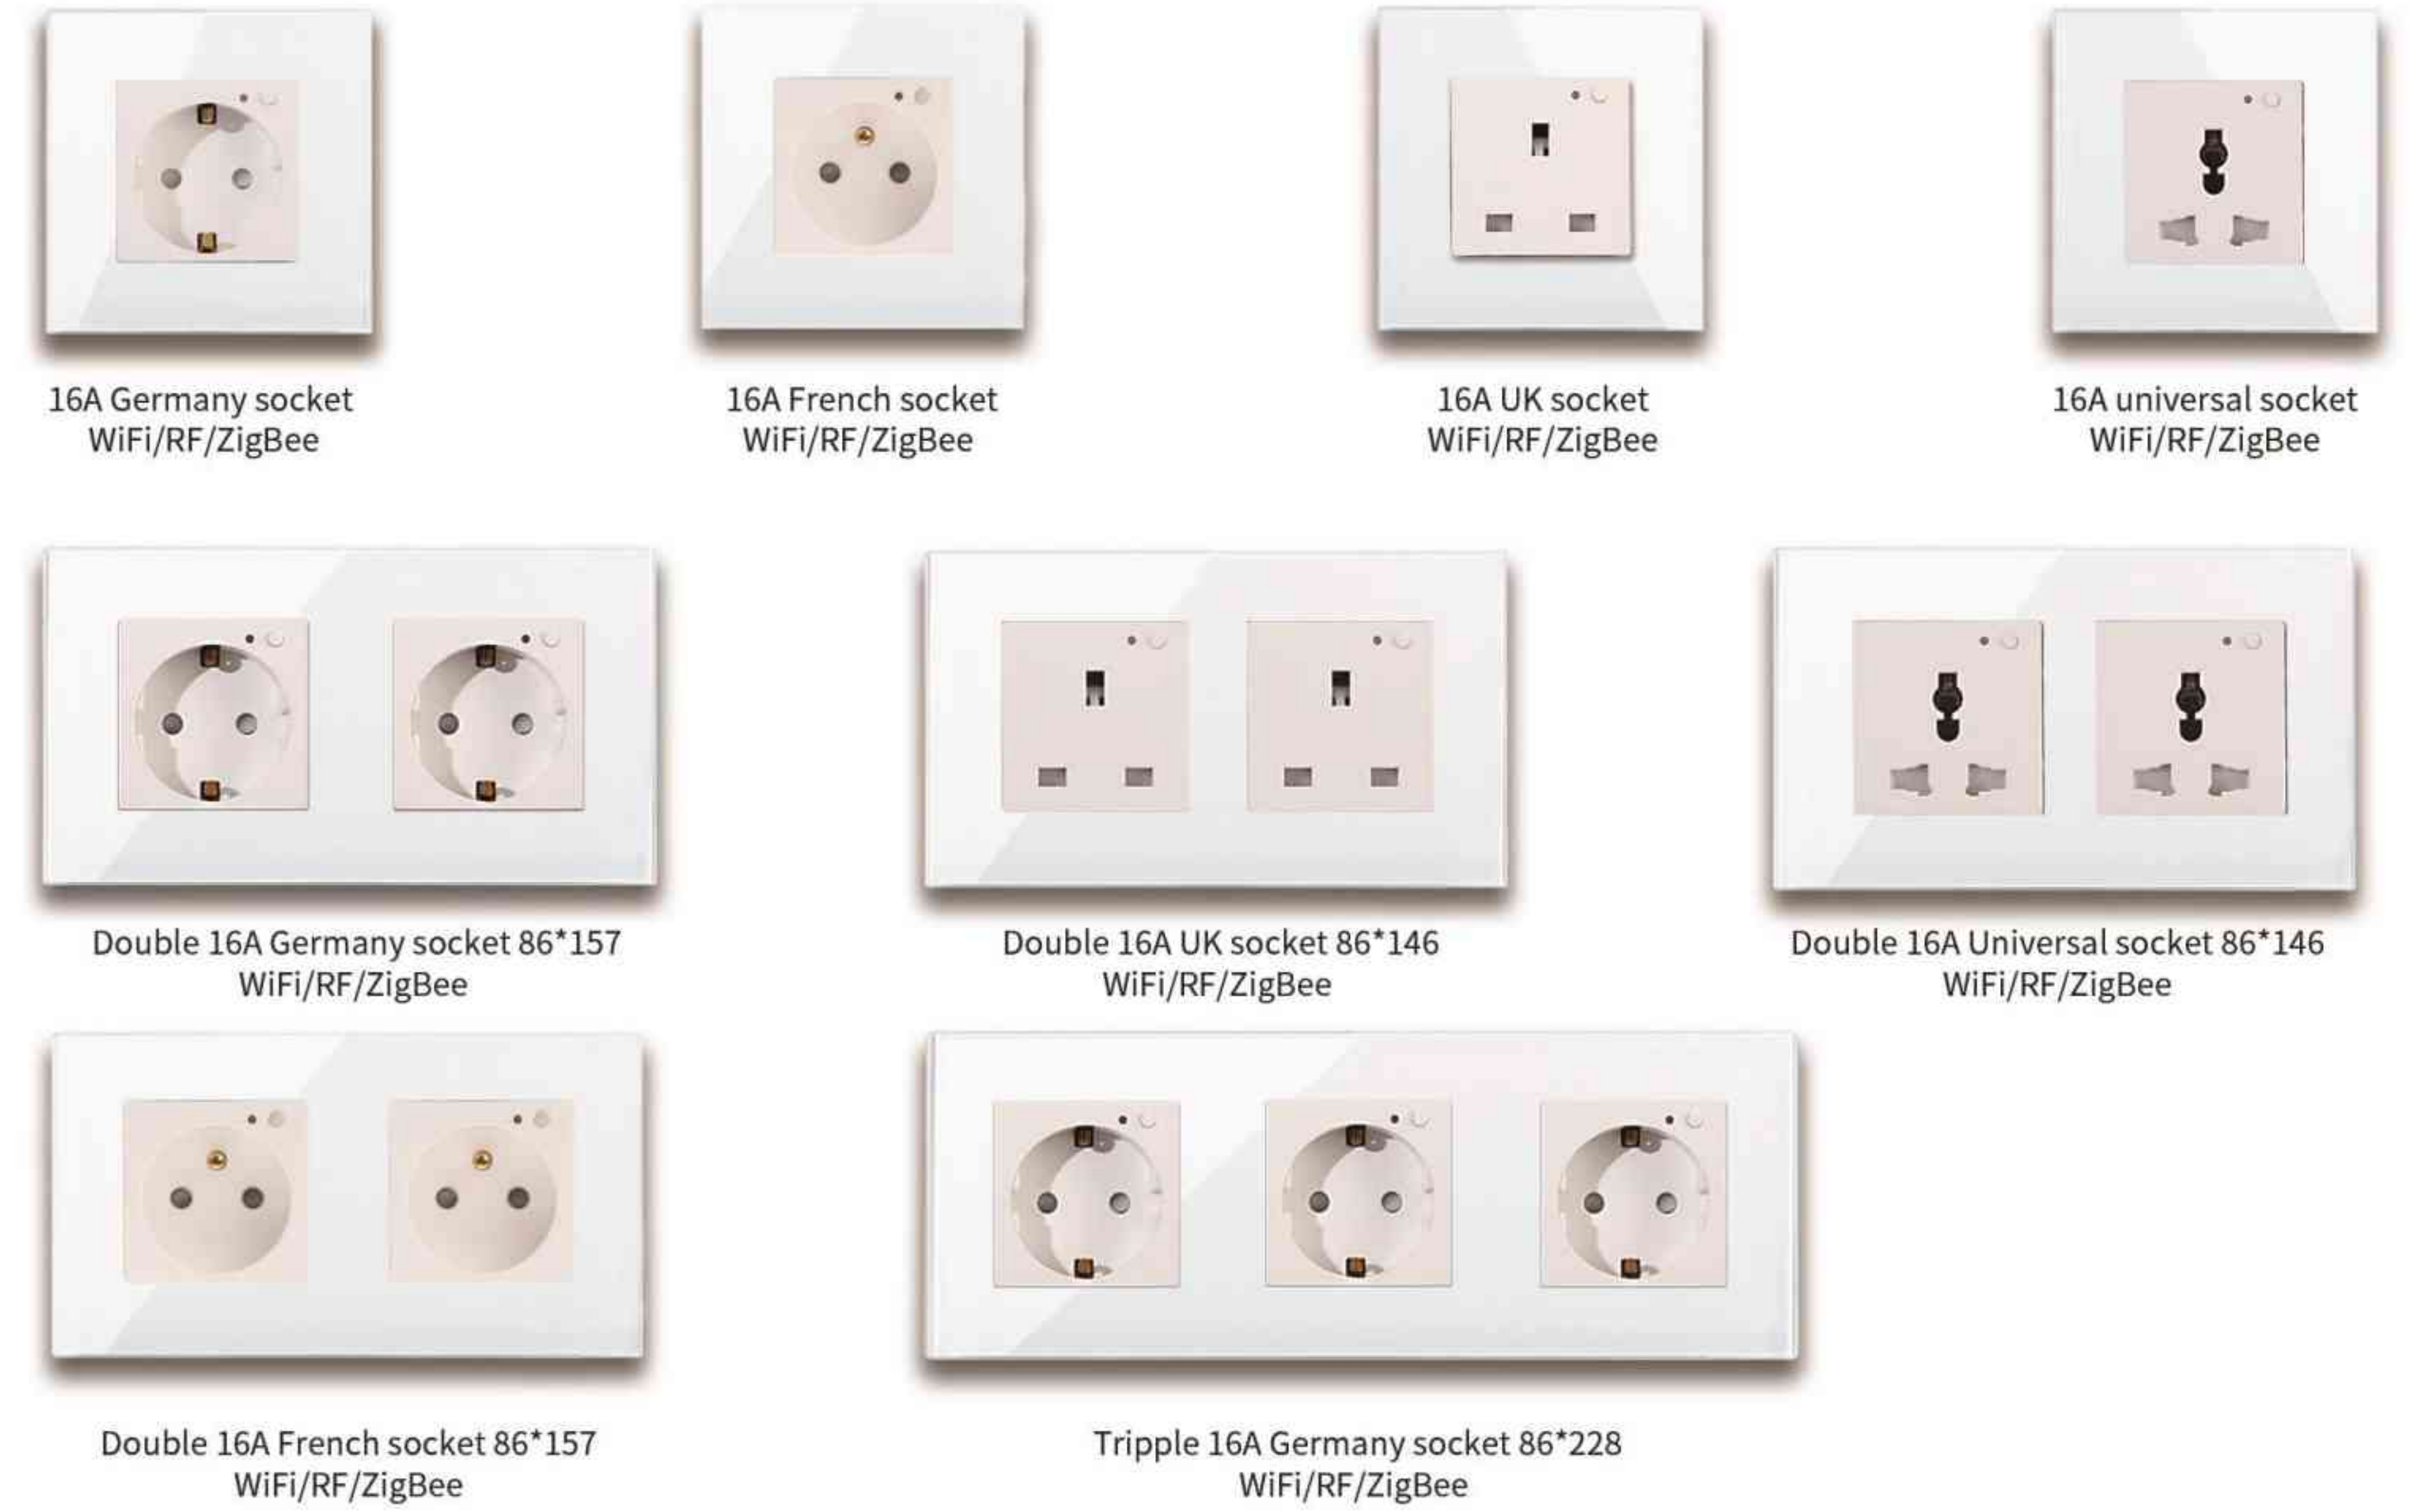

### Smart Zigbee Socket

1gang1way switch 1000W  
Z1-101BL

1gang1way switch 1000W/gang  
Z1-201GD

1gang1way switch 1000W/gang  
Z1-301GY

Dimmer switch 1000W  
Z1-D101WH

Curtain switch 1000W  
Z1-C101WH

Shutter switch 1000W  
Z1-S201WH

Zigbee Hub Zig01 with Lan port  
Wireless Zig02 without Lan port

Alexa, turn on Socket 1.

Okay

## Smart Socket (1-5Frame)